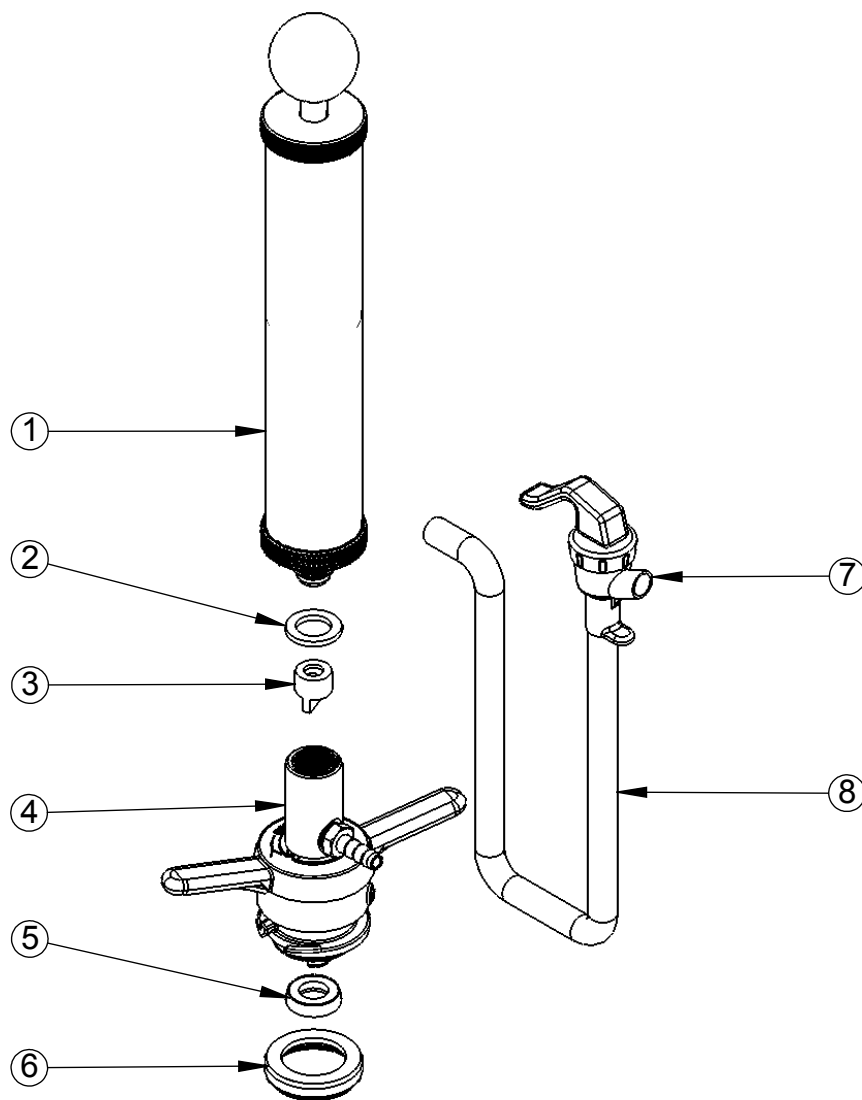

FT37PF, 8" PICNIC PUMP

PARTS BREAKDOWN

<u>ITEM</u>	<u>PART NO</u>	<u>DESCRIPTION</u>
1.	580	-PUMP ASSEMBLY, 8"
2.	753	-NIPPLE WASHER
3.	752	-THOMAS VENT
4.	FT37-99	-PROBE ASSEMBLY, WITH BLACK WING HANDLE INCLUDES PROBE WASHER AND SEAL (ITEMS 5 & 6)
5.	FT40-15	-PROBE WASHER
6.	24253	-BOTTOM SEAL
7.	70502	-FAUCET ONLY
8.	70503	-HOSE AND FAUCET ASSEMBLY
9.	580N	-PUMP ASSEMBLY WITH WASHER AND VENT (ITEMS 1, 2, & 3)