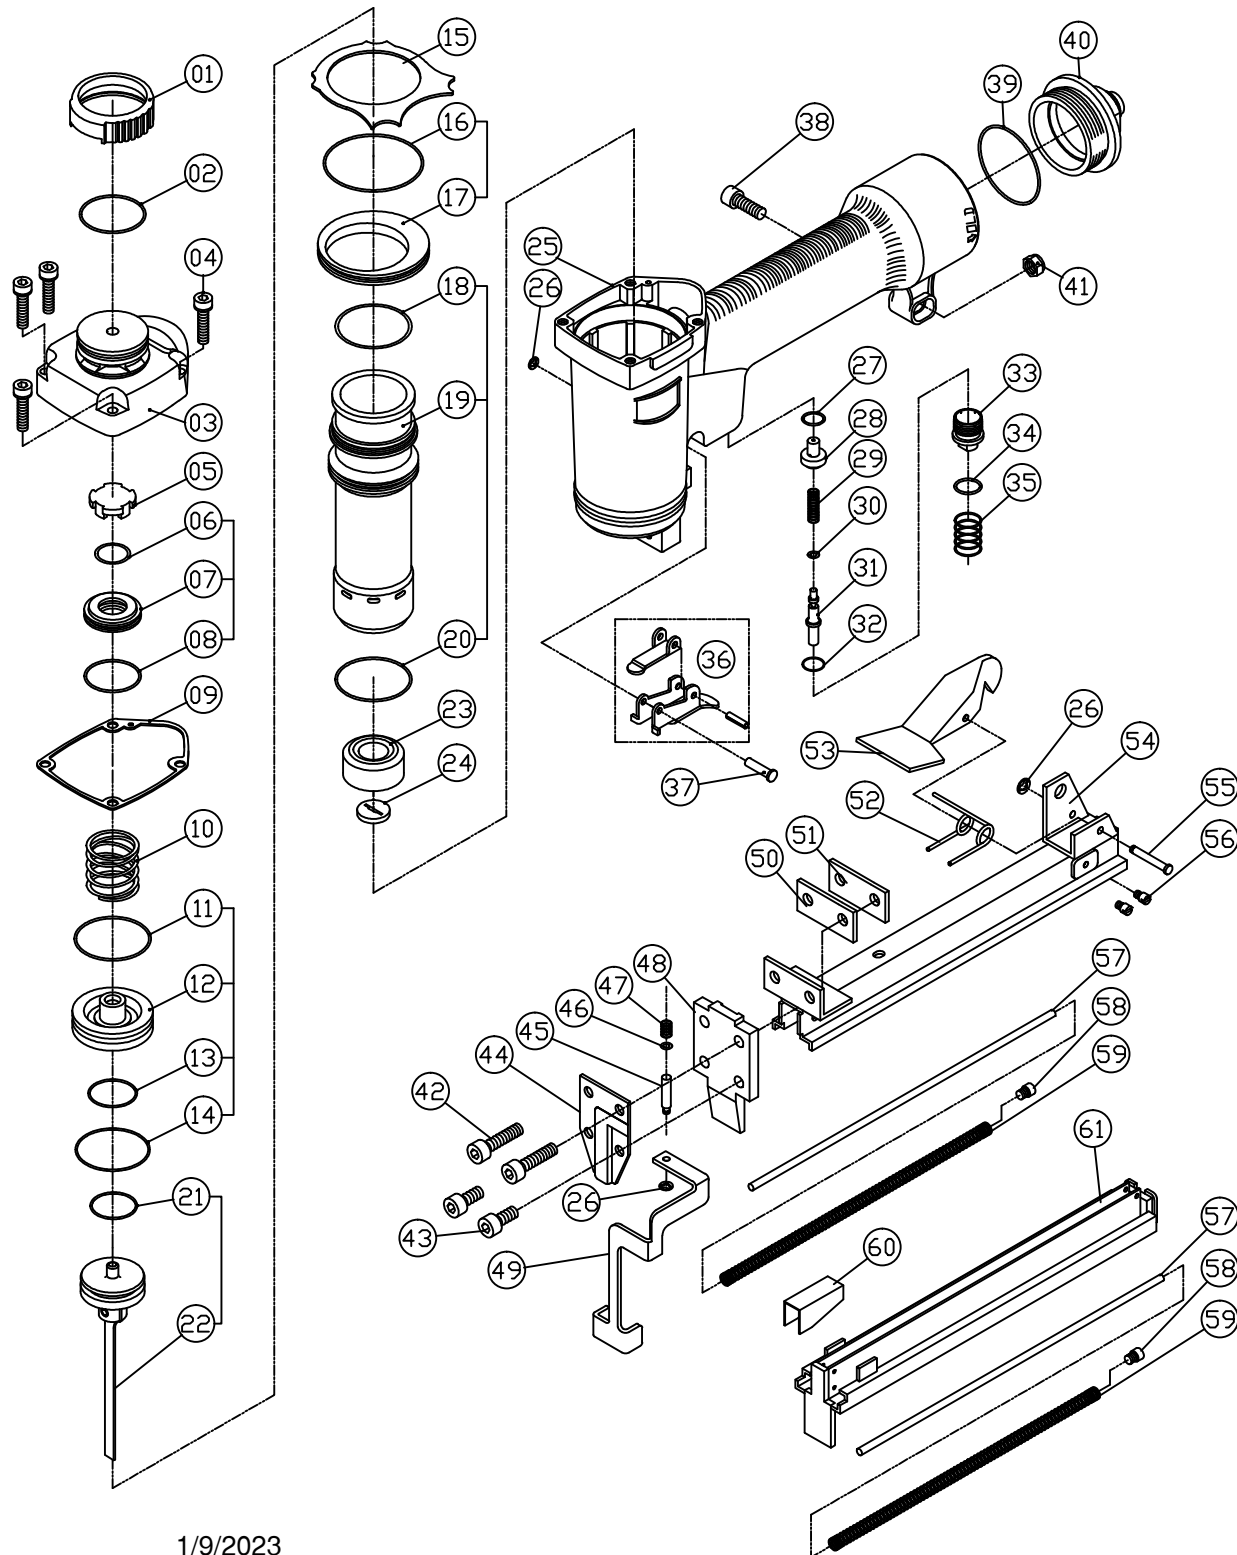

Ref No.	Part No.	Description	Ref No.	Part No.	Description		
01	P-70043	Exhaust Deflector	◆	32	P-64421	O-Ring	
02	P-64392	O-Ring		33	P-22170	Lower Valve Housing	
03	P-60176	Cap	◆	34	P-64241	O-Ring	
04	P-24720	Cap Screw - 4PCS		35	P-18337	Spring	
05	P-15199	Exhaust Seal		36	AS-21006	Trigger Assembly	
◆	06	P-64332	O-Ring		37	P-07429	Trigger Pin
07	P-22167	Poppet Valve Guide		38	P-24450	Screw	
08	P-64393	O-Ring		39	P-64389	Cap O-Ring	
◆	09	P-62072	Gasket		40	P-60175	End Cap
10	P-18226	Spring		41	P-26126	Nut	
◆	11	P-64232	Poppet O-Ring		42	P-24300	Screw - 2PCS
12	P-63039	Poppet Valve		43	P-24313	Screw - 2PCS	
◆	13	P-64233	Piston Stop O-Ring		44	P-53197	Safety Arm Guide
◆	14	P-64234	Cylinder Seal O-Ring		45	P-07430	Contact Pin
15	P-03071	Guide Spacer		46	P-32220	Washer	
16	P-64394	O-Ring		47	P-18534	Spring	
17	P-03072	Cylinder Spacer		48	P-10331	Front plate	
◆	18	P-64616	Cylinder O-Ring		49	P-53198	Safety
19	P-05099	Cylinder		50	P-03109	Spacer A(T:2.3)	
◆	20	P-64395	Cylinder O-Ring		51	P-03110	Spacer B(T:2.5)
◆	21	P-64236	Piston O-Ring		52	P-18541	Latch Spring
22	AS-06096	Piston & Driver Assembly		53	P-04094	Latch	
◆	23	P-15121	Bumper		54	P-12552	Magazine Cover
24	P-15122	Return Seal		55	P-07439	Pin	
25	P-01264	Body		56	P-24357	Screw - 2PCS	
26	P-32143	E-Ring - 3PCS		57	P-07440	Rod - 2PCS	
◆	27	P-64239	Valve Housing O-Ring		58	P-24568	Screw - 2PCS
28	P-22168	Upper Valve Housing		59	P-18544	Pusher Spring - 2PCS	
29	P-18336	Spring		60	P-09234	Pusher	
◆	30	P-64240	Valve Stem O-Ring		61	P-12553	Magazine
31	P-22169	Plunger					
◆ Parts Included In AS- 97333 O-Ring And Seal Kit							