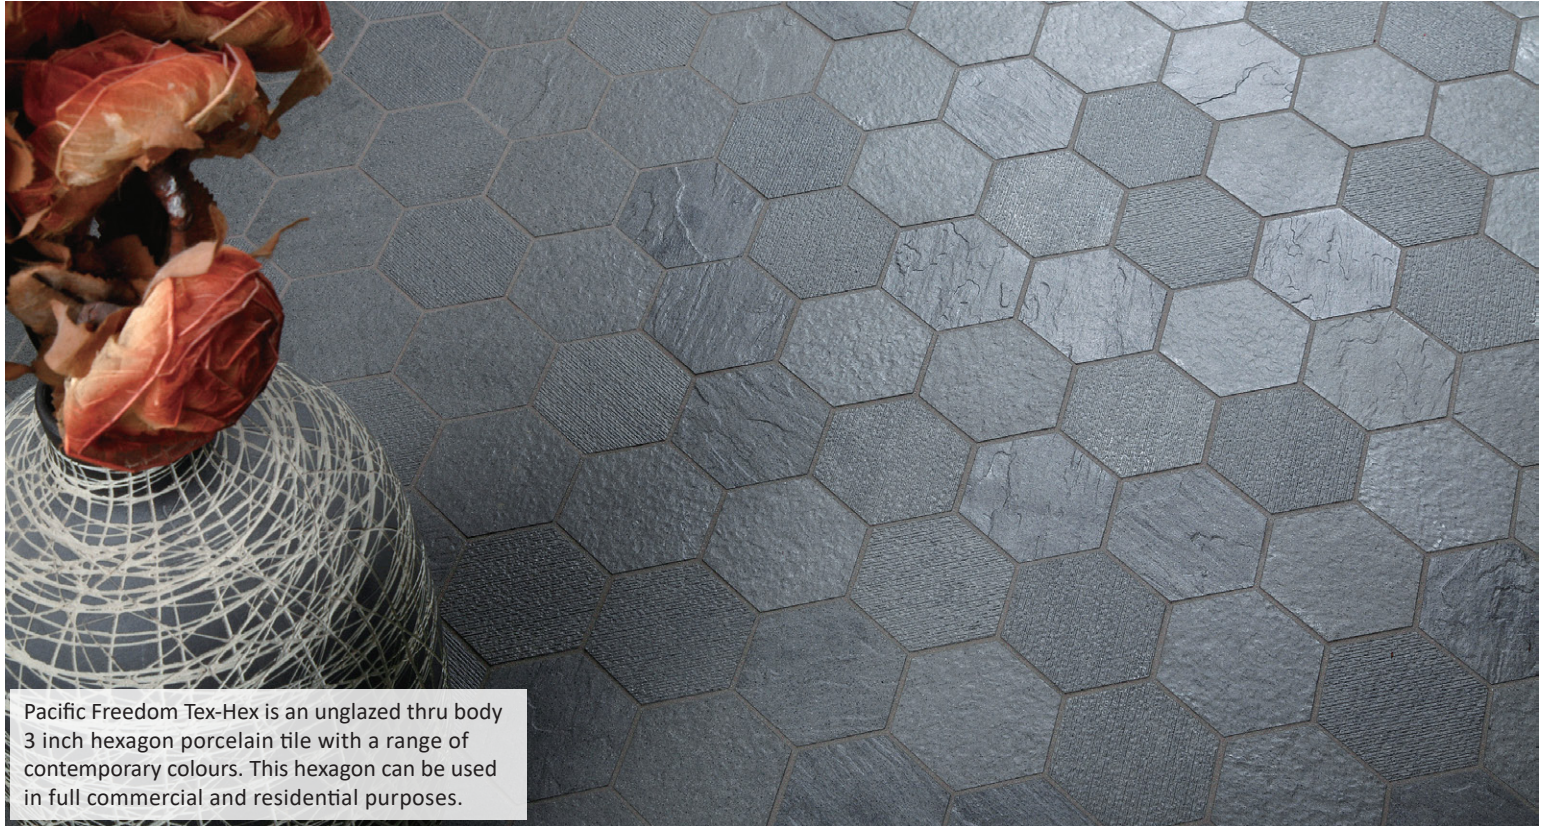

PACIFIC FREEDOM TEX-HEX

UNGLAZED THRU BODY PORCELAIN

Pacific Freedom Tex-Hex is an unglazed thru body 3 inch hexagon porcelain tile with a range of contemporary colours. This hexagon can be used in full commercial and residential purposes.

Nominal Sizes and Colours

3 inch Hex: 12" X 10^{3/8}" Sheet

Crema Luna

Ash Grey

Steel Grey

Charcoal

Recommended applications

Residential	Bath / Shower	Wall
Light commercial	Fireplace	Indoor
Medium commercial	Heavy commercial	