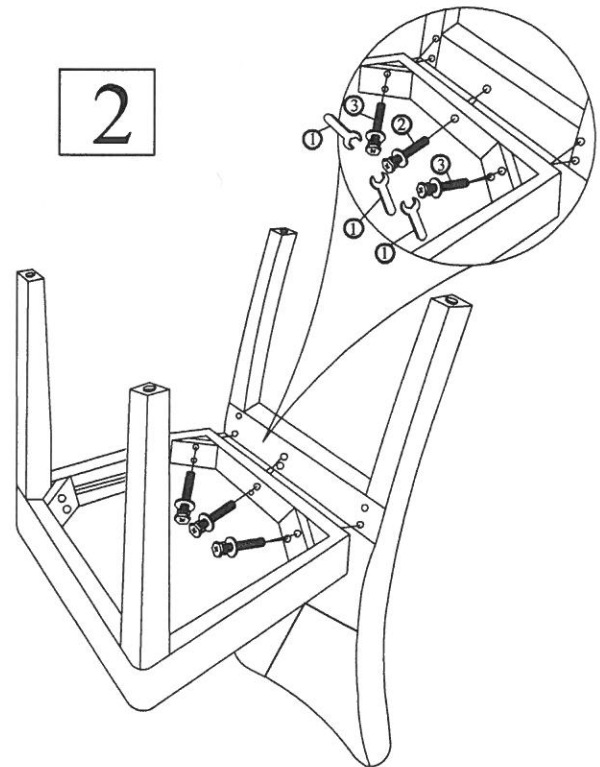

ASSEMBLY INSTRUCTION

22450-11 MAYFAIR CORDOVAN CHAIR 2PK

①		Ø5/16"	1PC
②		Ø5/16"*2"	5PCS
③		Ø5/16"*3-1/2"	4PCS

DO NOT TIGHTEN SCREWS UNTIL COMPLETELY ASSEMBLED

A		FRONT LEGS	2PCS
B		SEAT FRAME	1PC
C		CHAIR BACK	1PC

ASSEMBLY INSTRUCTIONS

INSTRUCCIONES

①	 1 pc/PIEZA	A		5/16"	1pc/PIEZA
		B		5/16"*3-1/2"	4PCS/PIEZAS
②	1 pc/PIEZA	C		5/16"*2"	5PCS/PIEZAS
		D		5/16"	9PCS/PIEZAS
③	2 pcs/PIEZAS	E		5/16"	9PCS/PIEZAS

Do not tighten screws until completely Assembled
No apretar los tornillos hasta armar completamente.