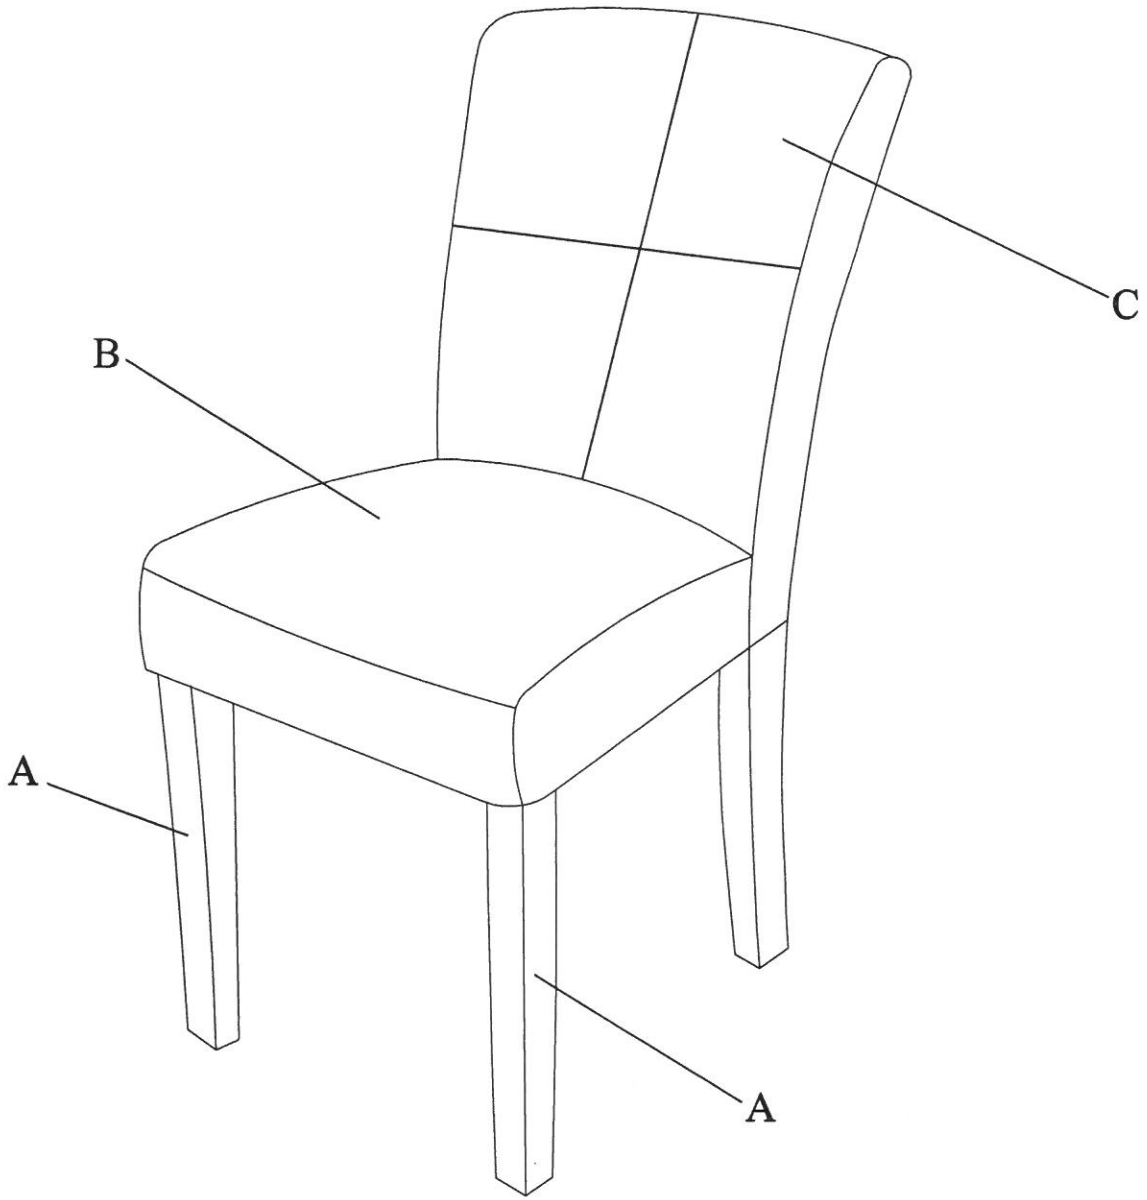

ASSEMBLY INSTRUCTION

22450-11 MAYFAIR CORDOVAN CHAIR 2PK

①		Ø5/16"	1PC
②		Ø5/16"*2"	5PCS
③		Ø5/16"*3-1/2"	4PCS

DO NOT TIGHTEN SCREWS UNTIL COMPLETELY ASSEMBLED

A		FRONT LEGS	2PCS
B		SEAT FRAME	1PC
C		CHAIR BACK	1PC

ASSEMBLY INSTRUCTIONS

INSTRUCCIONES

①	 1 pc/PIEZA	A		5/16"	1pc/PIEZA
		B		5/16"*3-1/2"	4PCS/PIEZAS
②	1 pc/PIEZA	C		5/16"*2"	5PCS/PIEZAS
		D		5/16"	9PCS/PIEZAS
③	2 pcs/PIEZAS	E		5/16"	9PCS/PIEZAS

Do not tighten screws until completely Assembled
No apretar los tornillos hasta armar completamente.