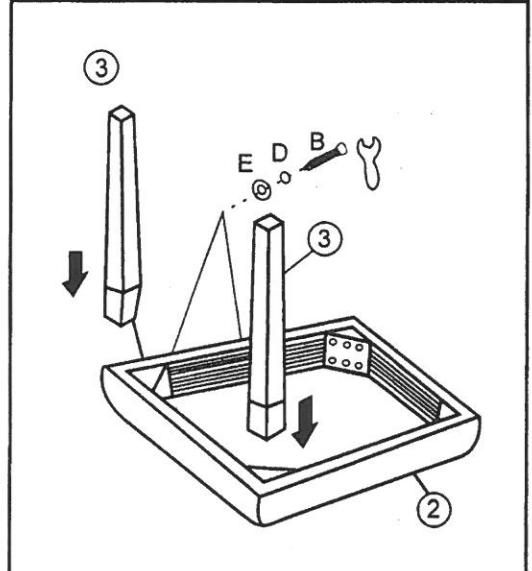

ASSEMBLY INSTRUCTION

22450-11 MAYFAIR CORDOVAN CHAIR 2PK

①		Ø5/16"	1PC
②		Ø5/16"*2"	5PCS
③		Ø5/16"*3-1/2"	4PCS

DO NOT TIGHTEN SCREWS UNTIL COMPLETELY ASSEMBLED

A		FRONT LEGS	2PCS
B		SEAT FRAME	1PC
C		CHAIR BACK	1PC

ASSEMBLY INSTRUCTIONS

INSTRUCCIONES

①	 1 pc/PIEZA	A		5/16"	1pc/PIEZA
		B		5/16"*3-1/2"	4PCS/PIEZAS
②	1 pc/PIEZA	C		5/16"*2"	5PCS/PIEZAS
		D		5/16"	9PCS/PIEZAS
③	2 pcs/PIEZAS	E		5/16"	9PCS/PIEZAS

Do not tighten screws until completely Assembled
No apretar los tornillos hasta armar completamente.