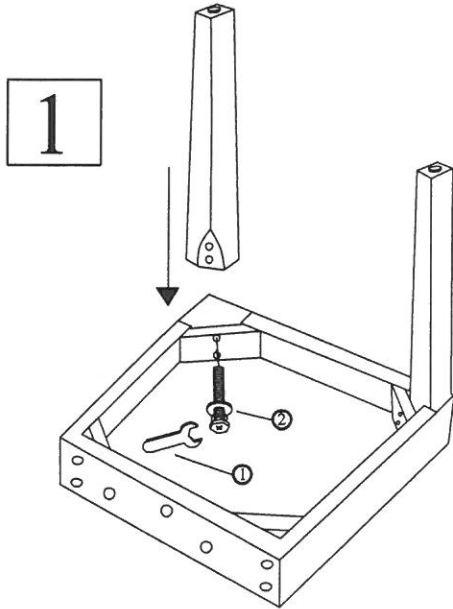

ASSEMBLY INSTRUCTION

22450-11 MAYFAIR CORDOVAN CHAIR 2PK

①		Ø5/16"	1PC
②		Ø5/16"*2"	5PCS
③		Ø5/16"*3-1/2"	4PCS

DO NOT TIGHTEN SCREWS UNTIL COMPLETELY ASSEMBLED

A		FRONT LEGS	2PCS
B		SEAT FRAME	1PC
C		CHAIR BACK	1PC

ASSEMBLY INSTRUCTIONS

INSTRUCCIONES

①	 1 pc/PIEZA	A		5/16"	1pc/PIEZA
		B		5/16"*3-1/2"	4PCS/PIEZAS
②	1 pc/PIEZA	C		5/16"*2"	5PCS/PIEZAS
		D		5/16"	9PCS/PIEZAS
③	2 pcs/PIEZAS	E		5/16"	9PCS/PIEZAS

Do not tighten screws until completely Assembled
No apretar los tornillos hasta armar completamente.