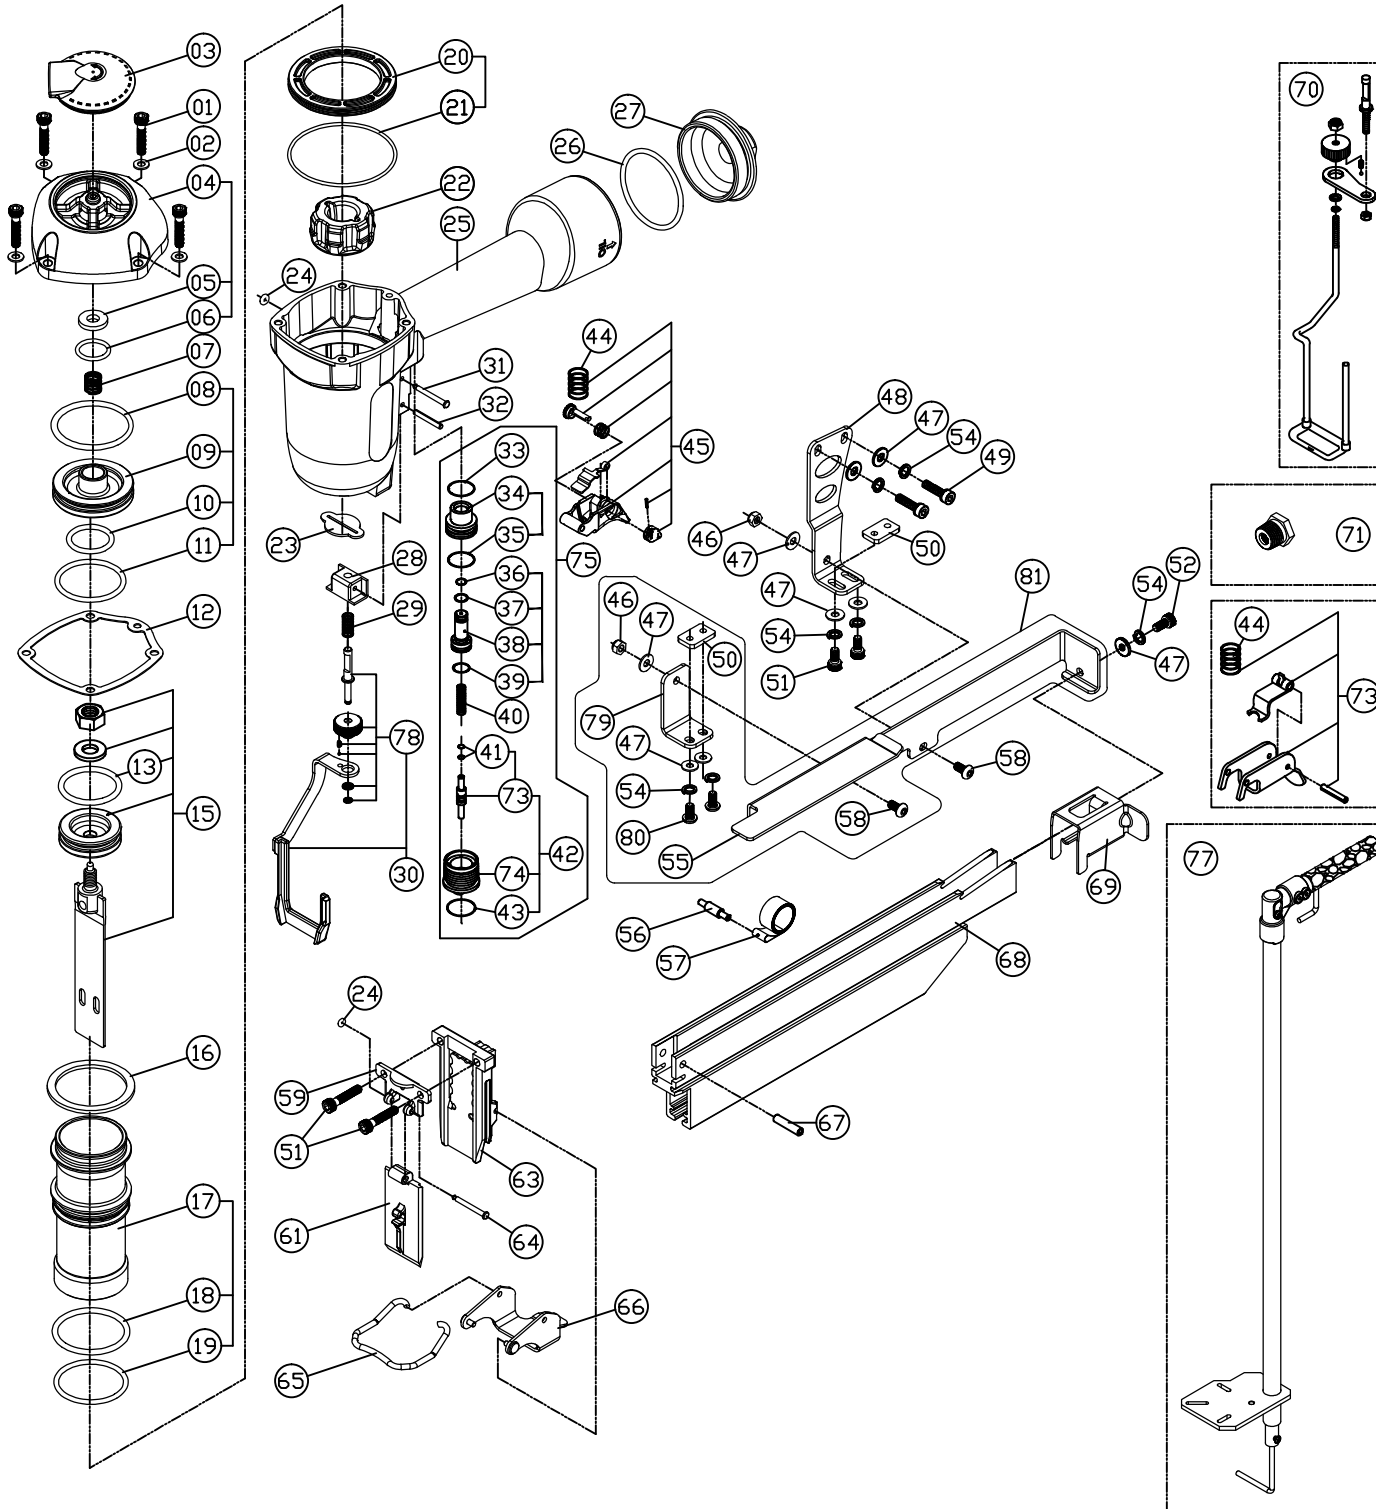

| Ref No. | Part No. | Description                       | Ref No. | Part No. | Description                         |
|---------|----------|-----------------------------------|---------|----------|-------------------------------------|
|         | 01       | P-24300 Cap Screw - 4PCS          |         | 38       | P-22145 Pilot Valve                 |
|         | 02       | P-32211 Flat Washer - 4PCS        | ◆       | 39       | P-64336 O-Ring                      |
|         | 03       | P-70058 Exhaust Deflector         |         | 40       | P-18227 Spring                      |
|         | 04       | P-60221 Cap                       | ◆       | 41       | P-64383 Plunger O-Ring - 2PCS       |
| ◆       | 05       | P-15187 Exhaust Seal              |         | 42       | AS-22037 Plunger w/Housing Assembly |
| ◆       | 06       | P-64378 O-Ring                    | ◆       | 43       | P-64328 O-Ring                      |
|         | 07       | P-18327 Poppet Spring             |         | 44       | P-18267 Spring                      |
| ◆       | 08       | P-64601 Poppet O-Ring             |         | 45       | AS-21031 Selectable Trigger (Blue)  |
|         | 09       | P-63055 Poppet                    |         | 46       | P-26126 Nut - 2PCS                  |
| ◆       | 10       | P-64379 Piston Stop O-Ring        |         | 47       | P-32170 Washer - 9PCS               |
| ◆       | 11       | P-64602 Cylinder Seal O-Ring      |         | 48       | P-13135 Bracket                     |
| ◆       | 12       | P-62094 Gasket                    |         | 49       | P-24307 Screw - 2PCS                |
| ◆       | 13       | P-64617 Piston O-Ring             |         | 50       | P-26159 Nut Plate - 2PCS            |
|         | 15       | AS-06110 Piston & Driver Assembly |         | 51       | P-24358 Screw - 4PCS                |
|         | 16       | P-03125 Guide Spacer              |         | 52       | P-24308 Screw                       |
|         | 17       | P-05131 Cylinder                  |         | 54       | P-32229 Washer - 7PCS               |
| ◆       | 18       | P-64603 Cylinder O-Ring           |         | 55       | P-12624 Magazine Cover              |
| ◆       | 19       | P-64604 O-Ring                    |         | 56       | P-07335 Negator Spring Pin          |
|         | 20       | P-03126 Cylinder Guide            |         | 57       | P-18334 Negator Spring              |
| ◆       | 21       | P-64605 O-Ring                    |         | 58       | P-24434 Screw - 2PCS                |
|         | 22       | P-15278 Bumper                    |         | 59       | P-10285 Stationary Front Plate      |
|         | 23       | P-15198 Return Seal               |         | 61       | P-10349 Removable Front Plate       |
| ◆       | 24       | P-64240 O-Ring - 2PCS             |         | 63       | P-08531 Wear Plate                  |
|         | 25       | P-01308 Body                      |         | 64       | P-07357 Pin                         |
|         | 26       | P-64312 O-Ring                    |         | 65       | P-18333 Latch Spring                |
|         | 27       | P-60156 End Cap                   |         | 66       | P-04119 Quick Clear Latch           |
|         | 28       | P-53165 Safety Guide              |         | 67       | P-07334 Pin                         |
|         | 29       | P-18328 Spring                    |         | 68       | P-12630 Magazine                    |
|         | 30       | AS-53111 Safety Assembly          |         | 69       | P-09186 Pusher                      |
|         | 31       | P-07327 Trigger Pin               |         | 74       | AS-22041 Plunger w/O-Rings Assembly |
|         | 32       | P-07262 Pin                       |         | 75       | P-22233 Valve Housing               |
| ◆       | 33       | P-64332 Valve Housing O-Ring      |         | 76       | AS-22043 Trigger Valve Assembly     |
|         | 34       | P-22144 Trigger Valve Cap         |         | 78       | AS-53112 Safety Pin Kit             |
| ◆       | 35       | P-64333 O-Ring                    |         | 79       | P-13158 Bracket                     |
| ◆       | 36       | P-64334 O-Ring                    |         | 80       | P-24731 Screw - 2PCS                |
| ◆       | 37       | P-64335 O-Ring                    |         | 81       | AS-12238 Magazine Cover Assembly    |