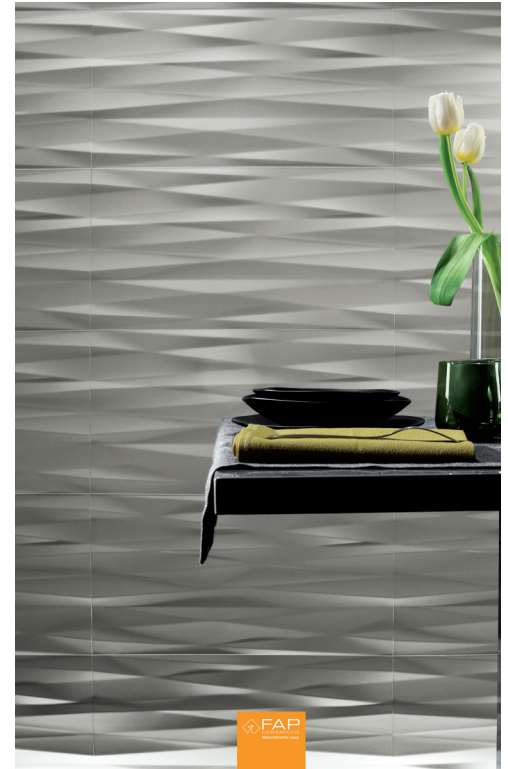

FAP LUMINA SERIES

GLAZED WALL TILE

tierra sol

Lumina shapes new borders, pairing the purest, brightest white with Grey, soft, delicate nuances that caress contemporary surfaces with a sophisticated, creative slant: all in the warm, material Matte finish.

- 12x22 Bianco Gloss, Beige Matte, Cube Beige Matte, Ray Beige Matte
- 12x36 Bianco Gloss, White Matte
- Various trim pieces: spigolo, A.E. spigolo, Q. Round, listello

Recommended applications

Residential	Bath / Shower	Wall
Light commercial	Fireplace	
Medium commercial	Indoor	