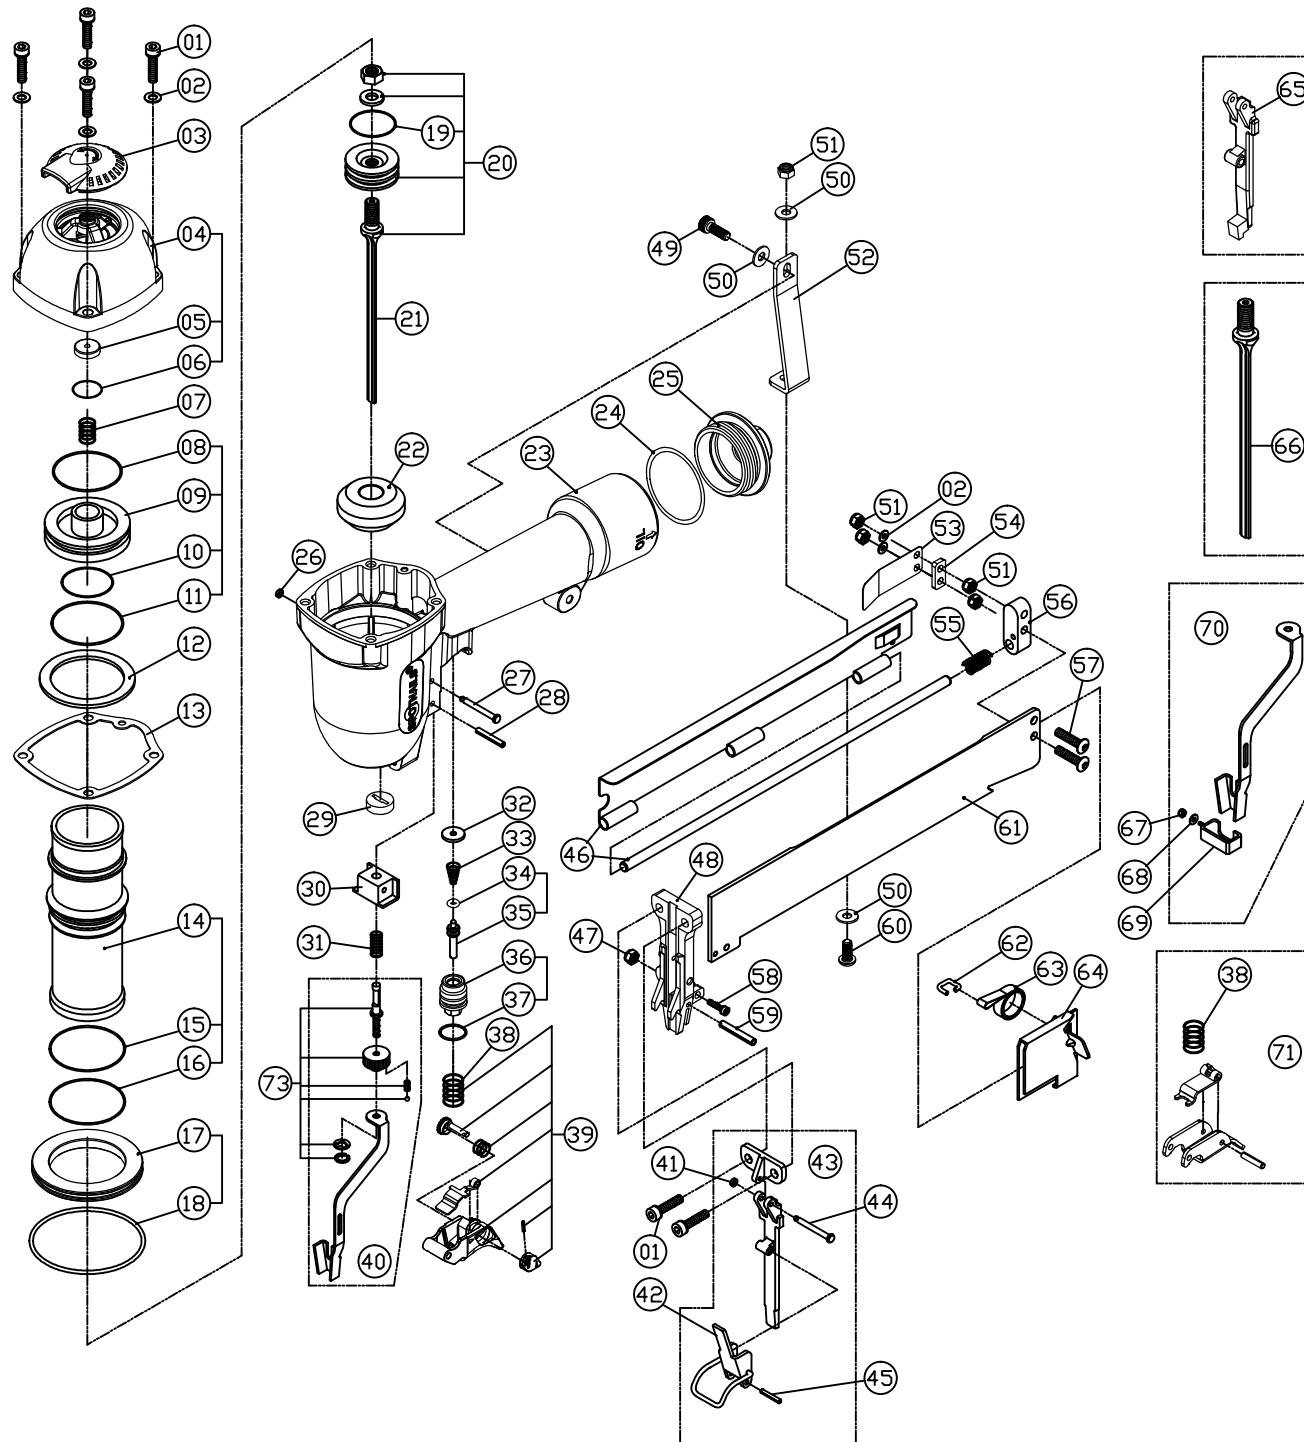

Ref No.	Part No.	Description	Ref No.	Part No.	Description
01	P-24358	Cap Screw - 6PCS	34	P-64390	O-Ring
02	P-32211	Flat Washer - 6PCS	35	P-22232	Plunger
03	P-70062	Exhaust Deflector	36	P-22166	Valve Housing
04	P-60227	Cap	37	P-64391	O-Ring
05	P-15193	Exhaust Seal	38	P-18267	Spring
06	P-64384	O-Ring	39	AS-21039	Selectable Trigger (Blue)
07	P-18331	Poppet Spring	40	AS-53095	Safety
08	P-64385	Poppet O-Ring	41	P-64434	O-Ring
09	P-63038	Poppet	42	AS-04035	Latch Assembly
10	P-64233	Piston Stop O-Ring	43	AS-10045	Front Plate Assembly
11	P-64386	Cylinder Seal O-Ring	44	P-07356	Step Pin
12	P-03070	Guide Spacer	45	P-07352	Roll Pin
13	P-62097	Gasket	46	AS-99078	Magazine Cover Assembly
14	P-05137	Cylinder	47	P-26125	Nut
15	P-64387	Cylinder O-Ring	48	P-08465	Wear Plate
16	P-64242	O-Ring	49	P-24312	Screw
17	P-05136	Cylinder Guide	50	P-32170	Washer - 3PCS
18	P-64633	Cylinder Guide O-Ring	51	P-26126	Nut - 5PCS
19	P-64388	Piston O-Ring	52	P-13140	Bracket
20	AS-06126	Piston & Driver Assembly	53	P-18488	Spring
21	P-06307	Driver Blade	54	P-32323	Spacer
22	P-15195	Bumper	55	P-18493	Spring
23	P-01313	Body	56	P-05098	Fixed Spacer
24	P-64425	O-Ring	57	P-24522	Screw - 2PCS
25	P-60175	End Cap	58	P-24311	Screw
26	P-64240	O-Ring	59	P-07290	Roll Pin
27	P-07327	Trigger Pin	60	P-24310	Screw
28	P-07262	Pin	61	P-12405	Magazine
29	P-15196	Return Seal	62	P-18233	Spring Clip
30	P-53165	Safety Guide	63	P-18232	Negator Spring
31	P-18328	Spring	64	P-09149	Pusher
32	P-15194	Valve Seal	73	AS-53115	Safety Pin Kit
33	P-18283	Spring			
♦ Parts Included In AS-97493 O-Ring And Seal Kit					

ACCESSORIES (NOT INCLUDED)

65	AS-99080	Positive Place Adaptor	66	P-06302	Driver Blade 110.3mm
67	P-26165	Nut	68	P-32227	Washer
69	P-96140	No Mar Safety Tip	70	AS-53068	No Mar Safety Kit
71	AS-21040	Sequential Trigger (Red)			