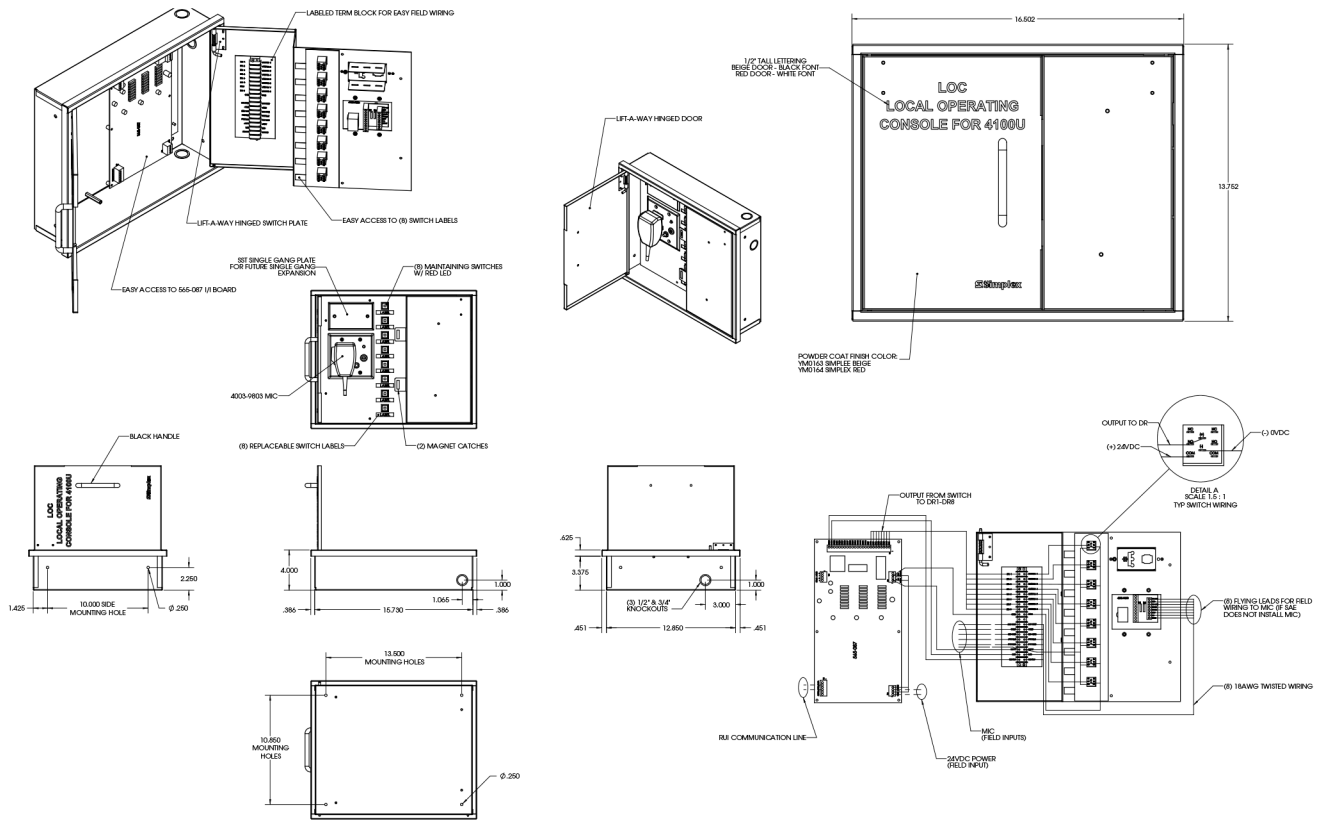

DIMENSIONS

ORDERING INFORMATION

P/N#	Description
YM0163	LOC Local Operating Console for 4100u w/ Simplex Beige finish
YM0164	LOC Local Operating Console for 41000u w/ Simplex Red finish
YM0195	LOC HVAC Shutdown Mushroom Switch (Optional)
YM0341	LOC Amber LED "System Busy"
YM0199	LOC with optional LCD Display