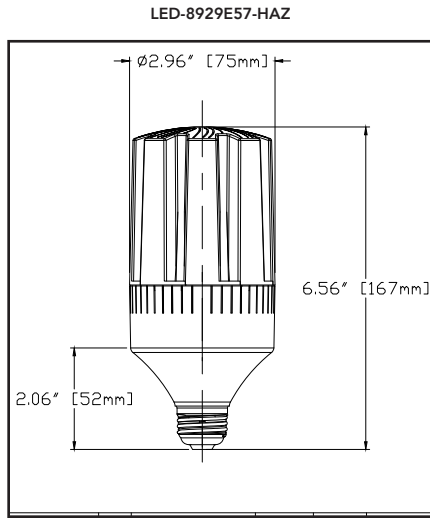

HAZARDOUS LOCATION RETROFIT

UL LISTED FOR CLASS 1 DIVISION 2 FIXTURES

MODEL #	UPC	REPLACES	W	LUMENS	LPW	CCT (K)
LED-8929E57-HAZ	844006083250	Up to 150W	24W	3425	140	5700K
LED-8929M57-HAZ	844006083298					
		CANADA 347V				
LED-8929E57C-HAZ	844006083250	Up to 150W	24W	3425	140	5700K
LED-8929M57C-HAZ	844006083298					

FOR PRODUCT INFO ("LED" MODEL #) CONTACT.....Light Efficient Design • 188 S. Northwest Highway • Cary, IL 60013 • 847.380.3540 • led-llc.com
FOR PRODUCT INFO ("RP" MODEL #) CONTACT.....RemPhos by Light Efficient Design • 30 Log Bridge Road, Building 200 • Middleton, MA 01949 • 877.997.3674 • remphos.com

08.15.18 Information is subject to change without notice.