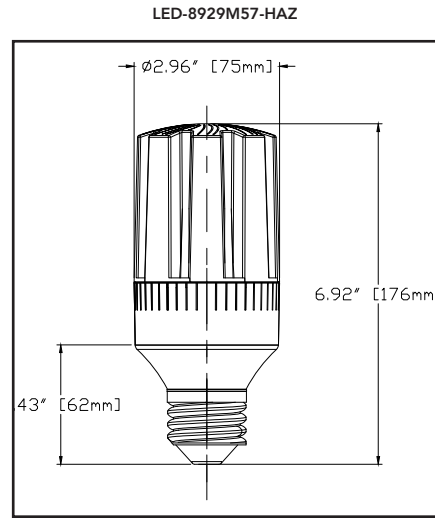

MODEL #	UPC	REPLACES	W	LUMENS	LPW	CCT (K)
LED-8929E57-HAZ	844006083250	Up to 150W	24W	3425	140	5700K
LED-8929M57-HAZ	844006083298					

*See page 2 for 347V models.

FOR PRODUCT INFO ("LED" MODEL #) CONTACT.....Light Efficient Design • 188 S. Northwest Highway • Cary, IL 60013 • 847.380.3540 • led-llc.com
 FOR PRODUCT INFO ("RP" MODEL #) CONTACT.....RemPhos by Light Efficient Design • 30 Log Bridge Road, Building 200 • Middleton, MA 01949 • 877.997.3674 • remphos.com

08.15.18 Information is subject to change without notice.

HAZARDOUS LOCATION RETROFIT

UL LISTED FOR CLASS 1 DIVISION 2 FIXTURES

MODEL #	UPC	REPLACES	W	LUMENS	LPW	CCT (K)
LED-8929E57-HAZ	844006083250	Up to 150W	24W	3425	140	5700K
LED-8929M57-HAZ	844006083298					
		CANADA 347V				
LED-8929E57C-HAZ	844006083250	Up to 150W	24W	3425	140	5700K
LED-8929M57C-HAZ	844006083298					