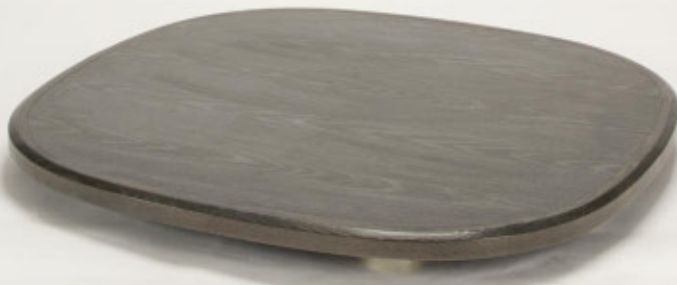

BUILD A TABLE - PICK A TOP

Available 2" Thick Edge Tops Listed Below

42x60 1 5/8" Thick Edge Top Listed Below

WE Tops = Wood Edge. TM Tops = T-Mold Edge.

CRAMCO *motion*

Laminate Table Tops

WE590-72 TT
Driftwood Gray Laminate
Wood Edge 42x54x72

WE580-60 TT
Driftwood Gray Laminate
Wood Edge 42x42x60

WE570-42 TT
Driftwood Gray Laminate
Wood Edge 42x42

TB560-64 TB
Driftwood Dual Base

TM550-60 TT
Vintage Laminate
T-Mold Edge 42x60

TB540-24 TB
Graphite Dual Base