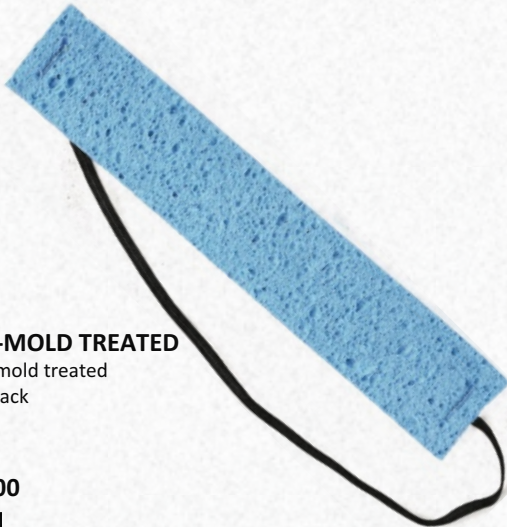

TUFF & DRY

SWEATBANDS

SB, SBR, SBX100, SBD100

SWEAT ABSORPTION

ORIGINAL SOFT

- Original soft sweatband
- No water needed
- SB25 (25 Pack) SB100 (100 Pack)

SB

PRE-MOISTENED

- Anti-mold treated
- Pre-moistened
- Available in packs of 25 (SBR25) and 100 (SBR100)

SBR

ANTI-MOLD TREATED

- Anti-mold treated
- 100 Pack

SBX100

DELUXE

- Anti-mold treated
- Pre-moistened
- Thicker sponge to hold more water
- 100 Pack