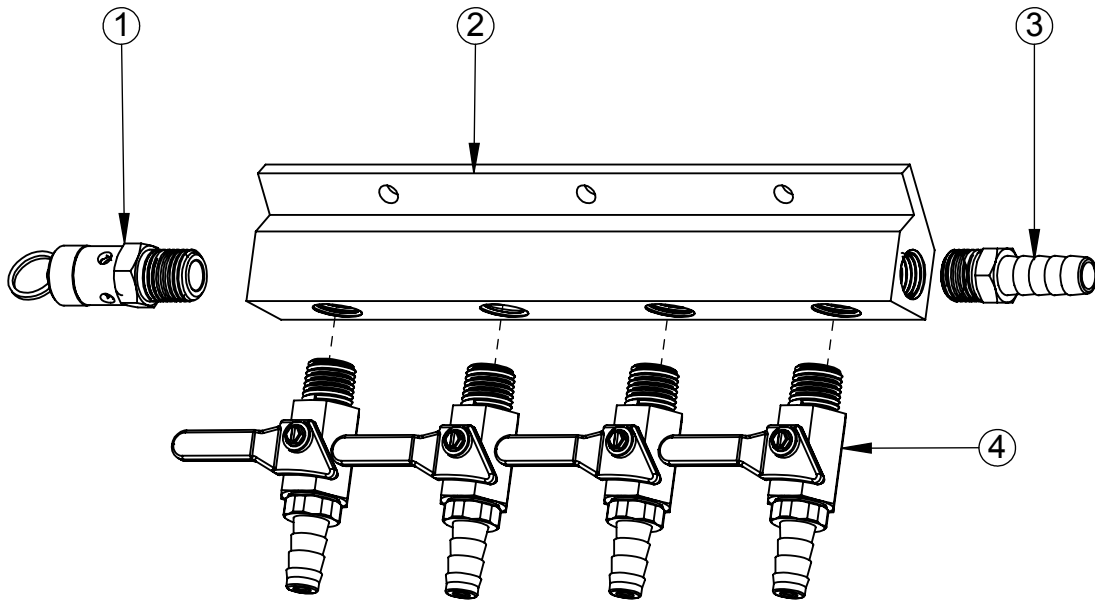

1744S

MANIFOLD, 4-WAY W/ SAFETY

PARTS BREAKDOWN

<u>ITEM NO:</u>	<u>PART NO:</u>	<u>DESCRIPTION</u>
1.	70168	-SAFETY ASSEMBLY
2.	1744-1	-MANIFOLD, 4-WAY
3.	617-375	-FITTING, BARB 3/8 X 1/4 NPT
4.	1600	-VALVE, SHUTOFF, 5/16 BARB X 14 NPT