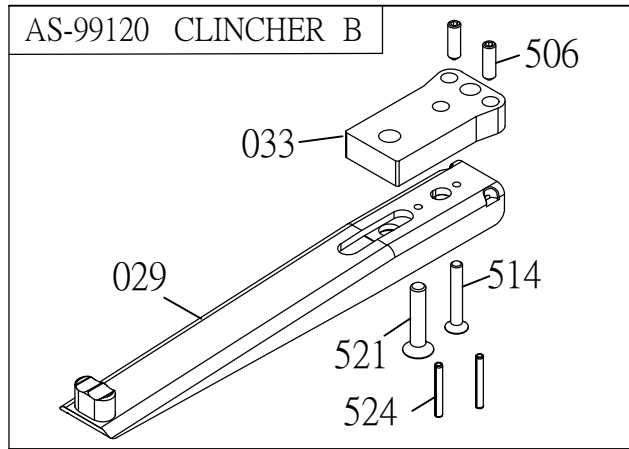

MODEL DSP103020

ADDITIONAL CLINCHERS

MODEL DSP103020

ADDITIONAL CLINCHERS

AS-99120 Clincher B Assembly

	Part No.	Description
029	P-31071	Clincher B
033	P-03113	Spacer
506	P-24580	Set Screw
514	P-24582	Socket Cap Screw
521	P-24587	Socket Cap Flat Head Screw
524	P-07464	Spring Pin

AS-99125 Clincher CL Assembly

	Part No.	Description
029	P-31072	Clincher CL
034	P-31084	Anvil
506	P-24581	Set Screw
514	P-24583	Socket Cap Screw
515	P-24585	Socket Cap Screw
521	P-24588	Socket Cap Flat Head Screw
524	P-07465	Spring Pin

AS-99126 Clincher CR Assembly

	Part No.	Description
029	P-31073	Clincher CR
034	P-31084	Anvil
506	P-24581	Set Screw
514	P-24583	Socket Cap Screw
515	P-24585	Socket Cap Screw
521	P-24588	Socket Cap Flat Head Screw
524	P-07465	Spring Pin

AS-99127 Clincher DL Assembly

	Part No.	Description
029	P-31075	Clincher DL
033	P-03113	Spacer
034	P-31084	Anvil
506	P-24580	Set Screw
514	P-24584	Socket Cap Screw
515	P-24586	Socket Cap Screw
521	P-24589	Socket Cap Flat Head Screw
524	P-07466	Spring Pin

AS-99128 Clincher DR Assembly

	Part No.	Description
029	P-31074	Clincher DR
033	P-03113	Spacer
034	P-31084	Anvil
506	P-24580	Set Screw
514	P-24584	Socket Cap Screw
515	P-24586	Socket Cap Screw
521	P-24589	Socket Cap Flat Head Screw
524	P-07466	Spring Pin