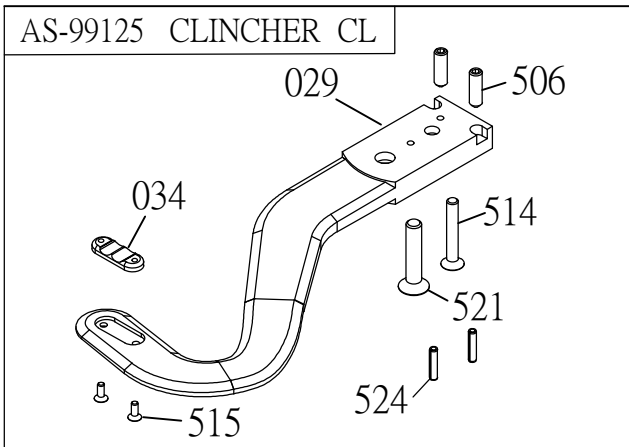

MODEL DSP103020

ADDITIONAL CLINCHERS

MODEL DSP103020

ADDITIONAL CLINCHERS

AS-99120 Clincher B Assembly

	Part No.	Description
029	P-31071	Clincher B
033	P-03113	Spacer
506	P-24580	Set Screw
514	P-24582	Socket Cap Screw
521	P-24587	Socket Cap Flat Head Screw
524	P-07464	Spring Pin

AS-99125 Clincher CL Assembly

	Part No.	Description
029	P-31072	Clincher CL
034	P-31084	Anvil
506	P-24581	Set Screw
514	P-24583	Socket Cap Screw
515	P-24585	Socket Cap Screw
521	P-24588	Socket Cap Flat Head Screw
524	P-07465	Spring Pin

AS-99126 Clincher CR Assembly

	Part No.	Description
029	P-31073	Clincher CR
034	P-31084	Anvil
506	P-24581	Set Screw
514	P-24583	Socket Cap Screw
515	P-24585	Socket Cap Screw
521	P-24588	Socket Cap Flat Head Screw
524	P-07465	Spring Pin

AS-99127 Clincher DL Assembly

	Part No.	Description
029	P-31075	Clincher DL
033	P-03113	Spacer
034	P-31084	Anvil
506	P-24580	Set Screw
514	P-24584	Socket Cap Screw
515	P-24586	Socket Cap Screw
521	P-24589	Socket Cap Flat Head Screw
524	P-07466	Spring Pin

AS-99128 Clincher DR Assembly

	Part No.	Description
029	P-31074	Clincher DR
033	P-03113	Spacer
034	P-31084	Anvil
506	P-24580	Set Screw
514	P-24584	Socket Cap Screw
515	P-24586	Socket Cap Screw
521	P-24589	Socket Cap Flat Head Screw
524	P-07466	Spring Pin