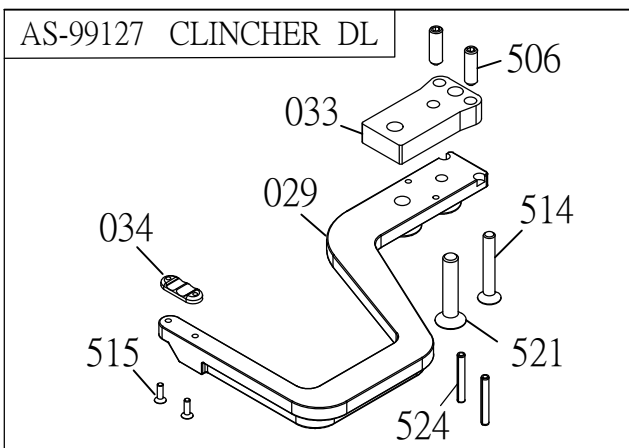

MODEL DSP103020

ADDITIONAL CLINCHERS

MODEL DSP103020

ADDITIONAL CLINCHERS

AS-99120 Clincher B Assembly

	Part No.	Description
029	P-31071	Clincher B
033	P-03113	Spacer
506	P-24580	Set Screw
514	P-24582	Socket Cap Screw
521	P-24587	Socket Cap Flat Head Screw
524	P-07464	Spring Pin

AS-99125 Clincher CL Assembly

	Part No.	Description
029	P-31072	Clincher CL
034	P-31084	Anvil
506	P-24581	Set Screw
514	P-24583	Socket Cap Screw
515	P-24585	Socket Cap Screw
521	P-24588	Socket Cap Flat Head Screw
524	P-07465	Spring Pin

AS-99126 Clincher CR Assembly

	Part No.	Description
029	P-31073	Clincher CR
034	P-31084	Anvil
506	P-24581	Set Screw
514	P-24583	Socket Cap Screw
515	P-24585	Socket Cap Screw
521	P-24588	Socket Cap Flat Head Screw
524	P-07465	Spring Pin

AS-99127 Clincher DL Assembly

	Part No.	Description
029	P-31075	Clincher DL
033	P-03113	Spacer
034	P-31084	Anvil
506	P-24580	Set Screw
514	P-24584	Socket Cap Screw
515	P-24586	Socket Cap Screw
521	P-24589	Socket Cap Flat Head Screw
524	P-07466	Spring Pin

AS-99128 Clincher DR Assembly

	Part No.	Description
029	P-31074	Clincher DR
033	P-03113	Spacer
034	P-31084	Anvil
506	P-24580	Set Screw
514	P-24584	Socket Cap Screw
515	P-24586	Socket Cap Screw
521	P-24589	Socket Cap Flat Head Screw
524	P-07466	Spring Pin