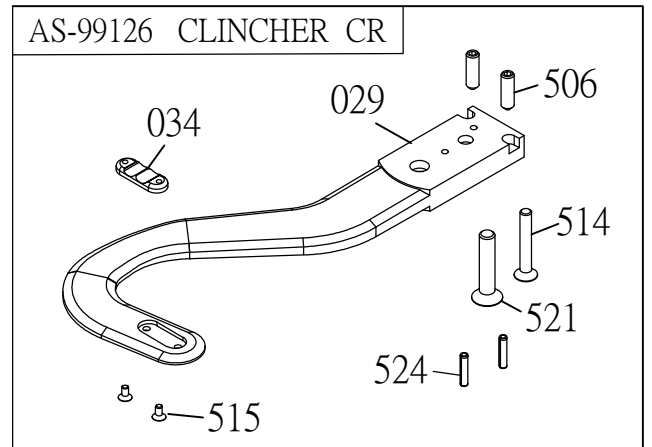

MODEL DSP103020

ADDITIONAL CLINCHERS

MODEL DSP103020

ADDITIONAL CLINCHERS

AS-99120 Clincher B Assembly

	Part No.	Description
029	P-31071	Clincher B
033	P-03113	Spacer
506	P-24580	Set Screw
514	P-24582	Socket Cap Screw
521	P-24587	Socket Cap Flat Head Screw
524	P-07464	Spring Pin

AS-99125 Clincher CL Assembly

	Part No.	Description
029	P-31072	Clincher CL
034	P-31084	Anvil
506	P-24581	Set Screw
514	P-24583	Socket Cap Screw
515	P-24585	Socket Cap Screw
521	P-24588	Socket Cap Flat Head Screw
524	P-07465	Spring Pin

AS-99126 Clincher CR Assembly

	Part No.	Description
029	P-31073	Clincher CR
034	P-31084	Anvil
506	P-24581	Set Screw
514	P-24583	Socket Cap Screw
515	P-24585	Socket Cap Screw
521	P-24588	Socket Cap Flat Head Screw
524	P-07465	Spring Pin

AS-99127 Clincher DL Assembly

	Part No.	Description
029	P-31075	Clincher DL
033	P-03113	Spacer
034	P-31084	Anvil
506	P-24580	Set Screw
514	P-24584	Socket Cap Screw
515	P-24586	Socket Cap Screw
521	P-24589	Socket Cap Flat Head Screw
524	P-07466	Spring Pin

AS-99128 Clincher DR Assembly

	Part No.	Description
029	P-31074	Clincher DR
033	P-03113	Spacer
034	P-31084	Anvil
506	P-24580	Set Screw
514	P-24584	Socket Cap Screw
515	P-24586	Socket Cap Screw
521	P-24589	Socket Cap Flat Head Screw
524	P-07466	Spring Pin