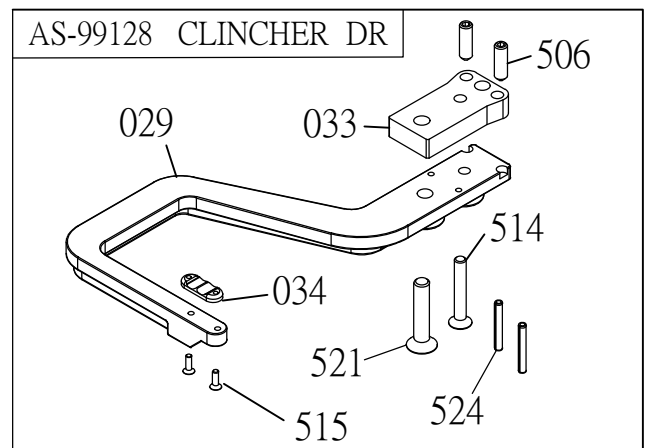

MODEL DSP103020

ADDITIONAL CLINCHERS

MODEL DSP103020

ADDITIONAL CLINCHERS

AS-99120 Clincher B Assembly

	Part No.	Description
029	P-31071	Clincher B
033	P-03113	Spacer
506	P-24580	Set Screw
514	P-24582	Socket Cap Screw
521	P-24587	Socket Cap Flat Head Screw
524	P-07464	Spring Pin

AS-99125 Clincher CL Assembly

	Part No.	Description
029	P-31072	Clincher CL
034	P-31084	Anvil
506	P-24581	Set Screw
514	P-24583	Socket Cap Screw
515	P-24585	Socket Cap Screw
521	P-24588	Socket Cap Flat Head Screw
524	P-07465	Spring Pin

AS-99126 Clincher CR Assembly

	Part No.	Description
029	P-31073	Clincher CR
034	P-31084	Anvil
506	P-24581	Set Screw
514	P-24583	Socket Cap Screw
515	P-24585	Socket Cap Screw
521	P-24588	Socket Cap Flat Head Screw
524	P-07465	Spring Pin

AS-99127 Clincher DL Assembly

	Part No.	Description
029	P-31075	Clincher DL
033	P-03113	Spacer
034	P-31084	Anvil
506	P-24580	Set Screw
514	P-24584	Socket Cap Screw
515	P-24586	Socket Cap Screw
521	P-24589	Socket Cap Flat Head Screw
524	P-07466	Spring Pin

AS-99128 Clincher DR Assembly

	Part No.	Description
029	P-31074	Clincher DR
033	P-03113	Spacer
034	P-31084	Anvil
506	P-24580	Set Screw
514	P-24584	Socket Cap Screw
515	P-24586	Socket Cap Screw
521	P-24589	Socket Cap Flat Head Screw
524	P-07466	Spring Pin