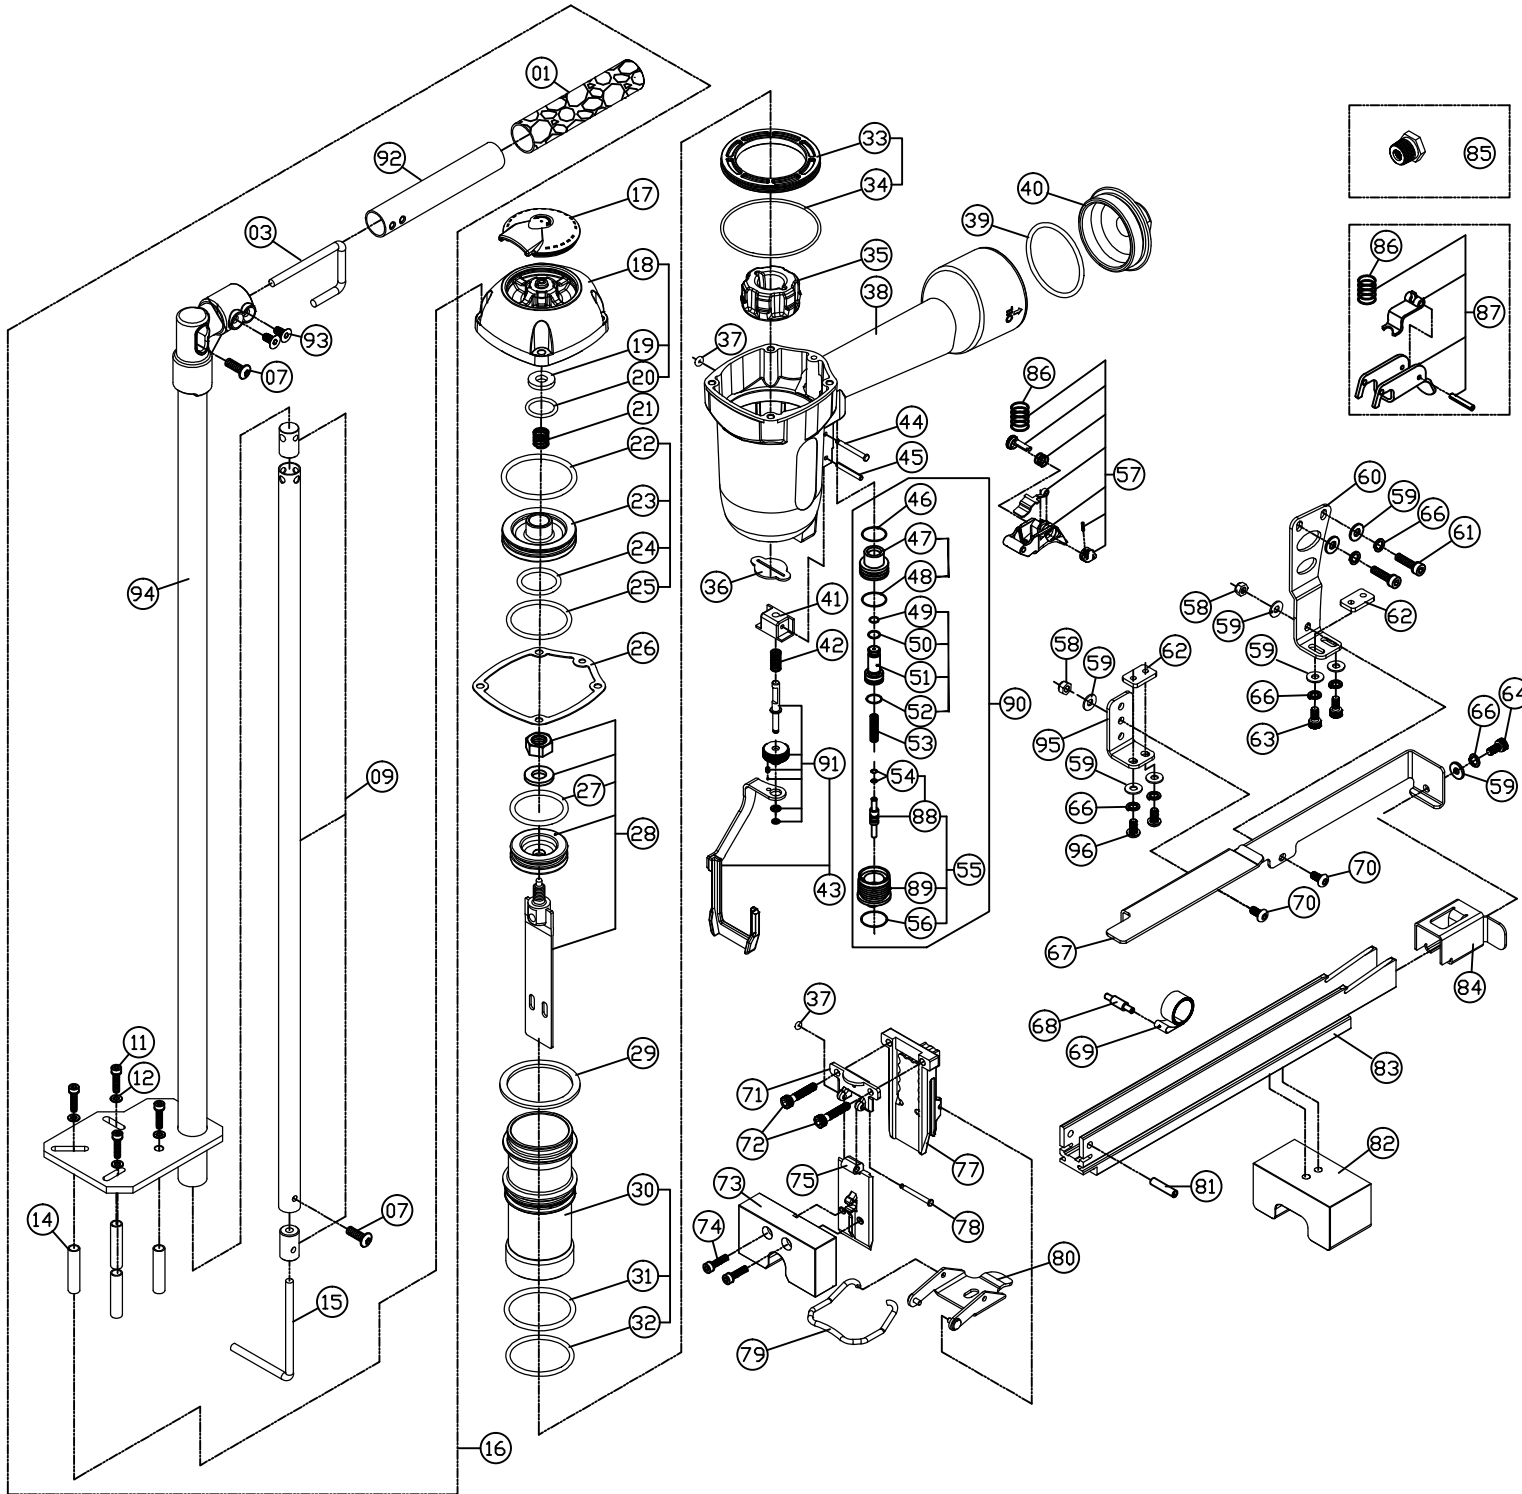

Ref No	Part No.	Description	Ref No	Part No.	Description	
01	P-99286	Handle Grip	51	P-22145	Pilot Valve	
03	P-99288	Upper Trigger Link	♦	52	P-64336	O-Ring
07	P-24495	Screw - 2PCS	53	P-18227	Spring	
09	P-99321	Trigger Connecting Rod	♦	54	P-64383	Plunger O-Ring - 2PCS
11	P-24496	Cap Screw - 4PCS	55	AS-22037	Plunger w/Housing Assembly	
12	P-32211	Flat Washer - 4PCS	♦	56	P-64328	O-Ring
14	P-96139	Cap Spacers - 4PCS	57	AS-21031	Selectable Trigger (Blue)	
15	P-99292	Lower Trigger Link	58	P-26126	Nut	
16	AS-99105	Universal Walking Stick	59	P-32170	Washer - 9PCS	
17	P-70058	Exhaust Deflector	60	P-13128	Bracket	
18	P-60221	Cap	61	P-24307	Screw - 2PCS	
♦	19	P-15187	Exhaust Seal	62	P-26159	Nut Plate - 2PCS
♦	20	P-64378	O-Ring	63	P-24300	Screw - 2PCS
21	P-18327	Poppet Spring	64	P-24308	Screw	
♦	22	P-64601	Poppet O-Ring	66	P-32229	Washer - 7PCS
23	P-63055	Poppet	67	P-12624	Magazine Cover	
♦	24	P-64379	Piston Stop O-Ring	68	P-07335	Negator Spring Pin
♦	25	P-64602	Cylinder Seal O-Ring	69	P-18334	Negator Spring
♦	26	P-62094	Gasket	70	P-24434	Screw - 2PCS
♦	27	P-64617	Piston O-Ring	71	P-10285	Stationary Front Plate
28	AS-06120	Piston & Driver Assembly	72	P-24358	Screw - 2PCS	
29	P-03125	Guide Spacer	73	P-99293	Front Block	
30	P-05131	Cylinder	74	P-24497	Screw - 2PCS	
♦	31	P-64603	Cylinder O-Ring	75	P-10347	Removable Front Plate
♦	32	P-64604	O-Ring	77	P-08517	Wear Plate
33	P-03126	Cylinder Guide	78	P-07357	Pin	
♦	34	P-64605	O-Ring	79	P-18333	Latch Spring
35	P-15273	Bumper	80	P-04062	Quick Clear Latch	
36	P-15198	Return Seal	81	P-07334	Pin	
♦	37	P-64240	O-Ring - 2PCS	82	P-99294	Rear Block
38	P-01308	Body	83	P-12410	Magazine	
39	P-64312	O-Ring	84	P-09211	Pusher	
40	P-60156	End Cap	86	P-18267	Spring	
41	P-53165	Safety Guide	88	AS-22041	Plunger w/O-Rings Assembly	
42	P-18328	Spring	89	P-22233	Valve Housing	
43	AS-53087	Safety Assembly	90	AS-22043	Trigger Valve Assembly	
44	P-07327	Trigger Pin	91	AS-53112	Safety Pin Kit	
45	P-07262	Pin	92	P-55003	Handle	
♦	46	P-64332	Valve Housing O-Ring	93	P-24475	Screw - 2PCS
47	P-22144	Trigger Valve Cap	94	AS-55004	Mounting Plate Assembly	
♦	48	P-64333	O-Ring	95	P-13156	Bracket
♦	49	P-64334	O-Ring	96	P-24732	Screw - 2PCS
♦	50	P-64335	O-Ring			
♦ Parts Included In AS- 97403 O-Ring And Seal Kit						