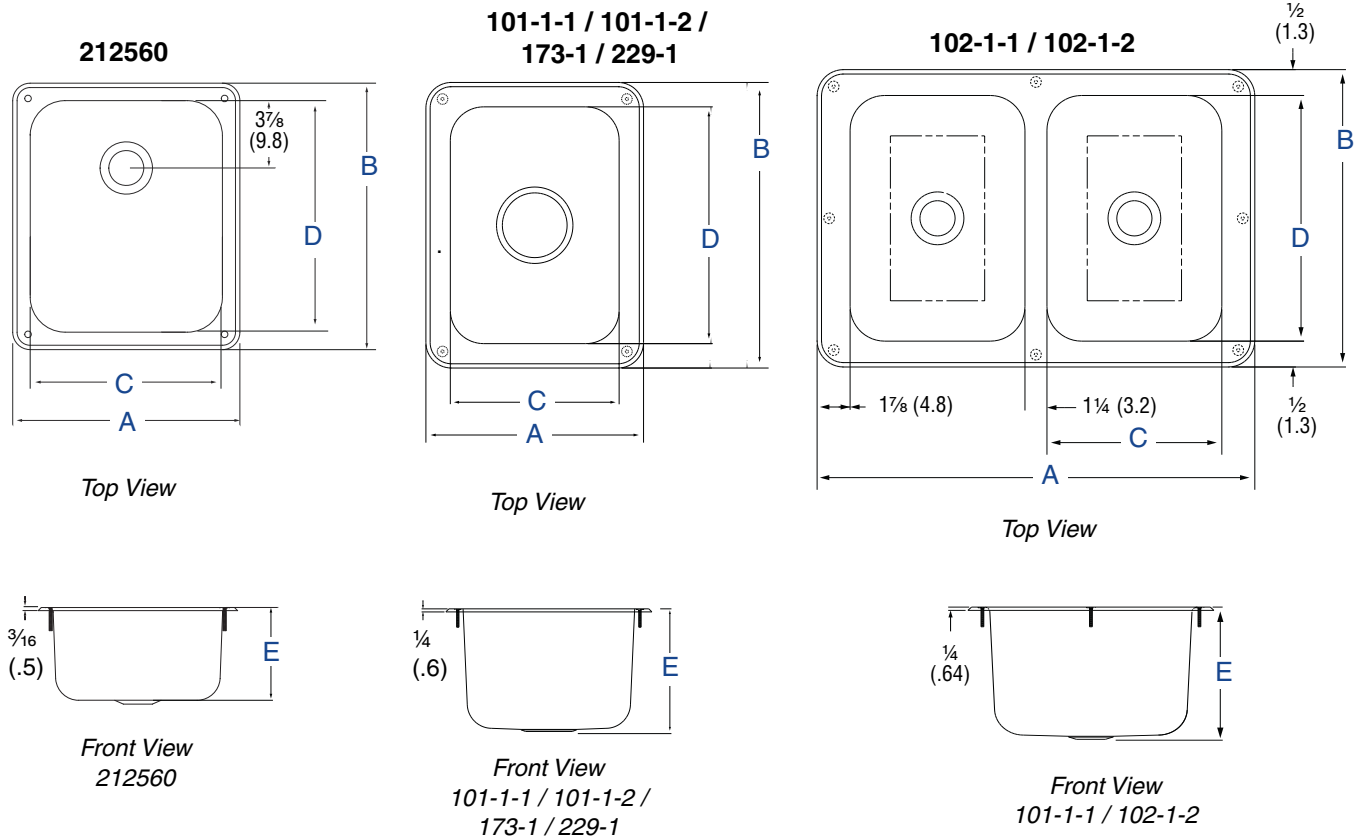

Technical Services: 800.628.0832
Technical Services Fax: 920.459.5462

COUNTERTOP SELF-RIMMING SINKS

DIMENSIONS (inches (cm))

SPECIFICATIONS

Model	Number of Bowls	Overall Dimension (A x B)	Bowl Dimension (C x D)	Bowl Depth (E)	Drain Diameter	Gauge	Number of Mounting Studs/Clips	Case Lot	Case Weight LB (KG)
212560	Single	13 x 15 ³ / ₄ (33 x 40)	11 x 13 ¹ / ₄ (27.9 x 33.6)	6 (15.2)	2 (5.1)	22	4 studs	1	3 (1.4)
101-1-1	Single	13 x 17 (33 x 43.2)	10 x 14 (25.4 x 35.6)	10 (25.4)	3 ¹ / ₂ (8.9)	20	4 studs	1	8 (3.6)
101-1-2	Single	13 x 17 (33 x 43.2)	10 x 14 (25.4 x 35.6)	10 (25.4)	2 (5.1)	20	4 studs	1	8 (3.6)
173-1	Single	13 x 17 (33 x 43.2)	10 x 14 (25.4 x 35.6)	6 ¹ / ₂ (16.5)	3 ¹ / ₂ (8.9)	20	4 studs	1	6 (2.7)
229-1	Single	22 x 19 (55.9 x 48.3)	16 x 18 ¹ / ₂ (40.6 x 47)	6 ¹ / ₂ (16.5)	3 ¹ / ₂ (8.9)	20	8 studs	1	11 (5)
102-1-1	Double	25 x 17 (63.5 x 43.2)	10 x 14 (25.4 x 35.6)	10 (25.4)	3 ¹ / ₂ (8.9)	20	8	1	16.1 (7.3)
102-1-2	Double	25 x 17 (63.5 x 43.2)	10 x 14 (25.4 x 35.6)	10 (25.4)	2 (5.1)	20	8	1	16.1 (7.3)