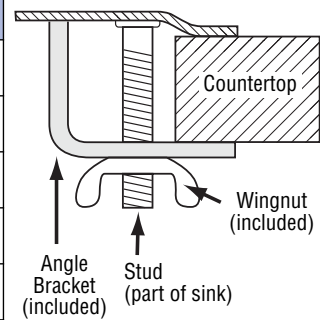

Mounting

Outperform every day.™

www.vollrath.com

The Vollrath Company, L.L.C.
1236 North 18th Street
Sheboygan, WI 53081-3201 U.S.A.
Customer Service: 800.628.0830
Canada Customer Service: 800.695.8560
Main Fax: 800.752.5620 or 920.459.6573

Technical Services: 800.628.0832
Technical Services Fax: 920.459.5462