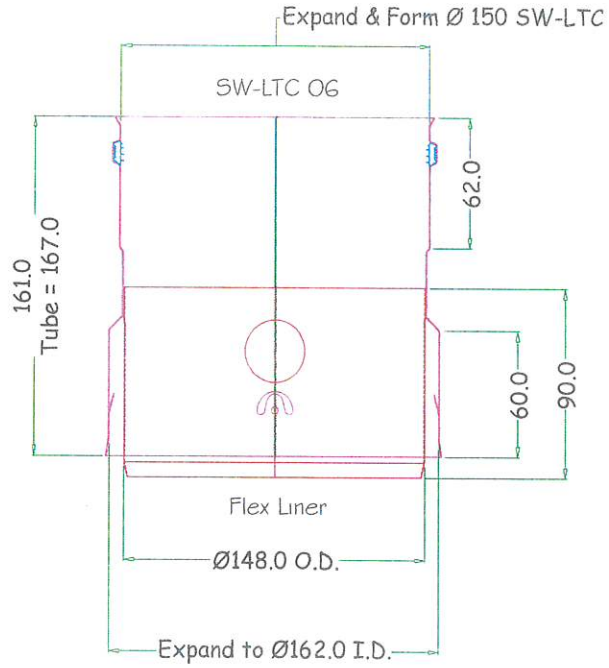

Subject: RE: LTC Special

Hi Louise,

	MADE TO ORDER 1-off	LIST	NETT	COST
5" (130mm) : SW-LTC (Male) To Flex :- £62.75 List F350805V0001		52.30	18.31	10.98
5" (130mm) : Flex To SW-LTC (Female) :- £69.03 List F350805V0002		59.90	20.95	12.57
6" (150mm) : SW-LTC (Male) To Flex :- £62.75 List F350806V0001		53.90	18.90	11.32
6" (150mm) : Flex To SW-LTC (Female) :- £69.03 List F350806V0002		61.75	21.62	12.97
7" (180mm) : SW-LTC (Male) To Flex :- £84.96 List F350807V0001		66.50	23.30	13.97
7" (180mm) : Flex To SW-LTC (Female) :- £93.46 List F350807V0002		75.00	26.25	15.75
8" (200mm) : SW-LTC (Male) To Flex :- £92.36 List F350808V0001		78.25	27.40	16.45
8" (200mm) : Flex To SW-LTC (Female) :- £101.60 List F350808V0002		87.75	30.72	18.43

40% MARGIN
@ 65% Disc

TW c-w Inner 35 08 05 A

$35\ 08\ 05 + 7.60 = \text{£}59.90$

F350805V0002
Flex to SW-LTC Adaptors

Use Std Inners
Expand To Fit Where Required

F350805V0001
SW-LTC to Flex Adaptors

TW c-w Inner 35 08 05

Using current List Price x 1.25 = $\text{£}52.30$

TW c-w Inner 35 08 06 A

$35\ 08\ 06 + 7.85 = \text{£}61.75$

F350806V0002

Flex to SW-LTC Adaptors

Use Std Inners
Expand To Fit Where Required

F350806V0001

SW-LTC to Flex Adaptors

TW c-w Inner 35 08 06

Using current List Price x 1.25 = $\text{£}53.90$

35 08 07 + 8.50 = £75.00

F350807V0002

Flex to SW-LTC Adaptors

Use Std Inners
Expand To Fit Where Required

F350807V0001

SW-LTC to Flex Adaptors