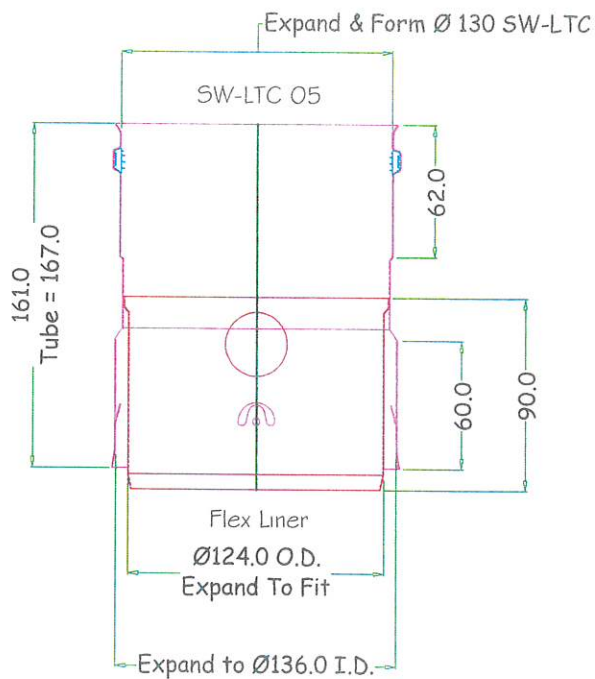

Subject: RE: LTC Special

Hi Louise,

	MADE TO ORDER 1-off	LIST	NETT	COST
5" (130mm) : SW-LTC (Male) To Flex :- £62.75 List F350805V0001		52.30	18.31	10.98
5" (130mm) : Flex To SW-LTC (Female) :- £69.03 List F350805V0002		59.90	20.95	12.57
6" (150mm) : SW-LTC (Male) To Flex :- £62.75 List F350806V0001		53.90	18.90	11.32
6" (150mm) : Flex To SW-LTC (Female) :- £69.03 List F350806V0002		61.75	21.62	12.97
7" (180mm) : SW-LTC (Male) To Flex :- £84.96 List F350807V0001		66.50	23.30	13.97
7" (180mm) : Flex To SW-LTC (Female) :- £93.46 List F350807V0002		75.00	26.25	15.75
8" (200mm) : SW-LTC (Male) To Flex :- £92.36 List F350808V0001		78.25	27.40	16.45
8" (200mm) : Flex To SW-LTC (Female) :- £101.60 List F350808V0002		87.75	30.72	18.43

40% MARGIN
@ 65% Disc

TW c-w Inner 35 08 05 A

$35\ 08\ 05 + 7.60 = \text{£}59.90$

F350805V0002
Flex to SW-LTC Adaptors

Use Std Inners
Expand To Fit Where Required

F350805V0001
SW-LTC to Flex Adaptors

TW c-w Inner 35 08 05

Using current List Price x 1.25 = $\text{£}52.30$

TW c-w Inner 35 08 06 A

$35\ 08\ 06 + 7.85 = \text{£}61.75$

F350806V0002

Flex to SW-LTC Adaptors

Use Std Inners
Expand To Fit Where Required

F350806V0001

SW-LTC to Flex Adaptors