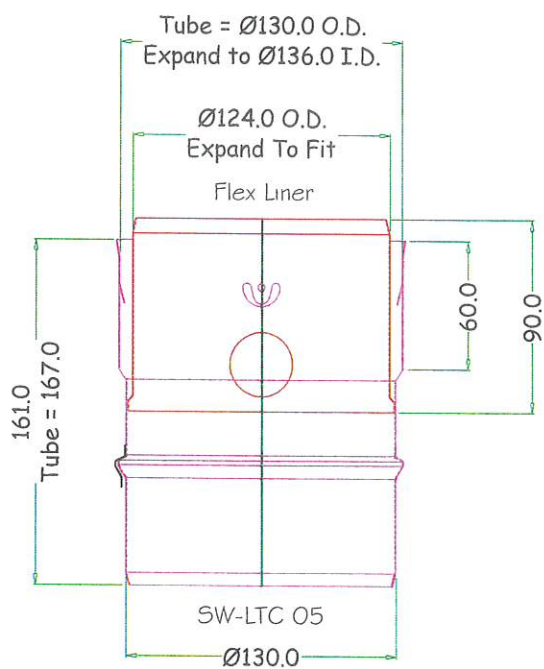

Subject: RE: LTC Special

Hi Louise,

	MADE TO ORDER 1-off	LIST	NETT	COST
5" (130mm) : SW-LTC (Male) To Flex :- £62.75 List F350805V0001		52.30	18.31	10.98
5" (130mm) : Flex To SW-LTC (Female) :- £69.03 List F350805V0002		59.90	20.95	12.57
6" (150mm) : SW-LTC (Male) To Flex :- £62.75 List F350806V0001		53.90	18.90	11.32
6" (150mm) : Flex To SW-LTC (Female) :- £69.03 List F350806V0002		61.75	21.62	12.97
7" (180mm) : SW-LTC (Male) To Flex :- £84.96 List F350807V0001		66.50	23.30	13.97
7" (180mm) : Flex To SW-LTC (Female) :- £93.46 List F350807V0002		75.00	26.25	15.75
8" (200mm) : SW-LTC (Male) To Flex :- £92.36 List F350808V0001		78.25	27.40	16.45
8" (200mm) : Flex To SW-LTC (Female) :- £101.60 List F350808V0002		87.75	30.72	18.43

40% MARGIN
@ 65% Disc

TW c-w Inner 35 08 05 A

$35\ 08\ 05 + 7.60 = \text{£}59.90$

F350805V0002
Flex to SW-LTC Adaptors

Use Std Inners
Expand To Fit Where Required

F350805V0001
SW-LTC to Flex Adaptors

TW c-w Inner 35 08 05

Using current List Price x 1.25 = $\text{£}52.30$

TW c-w Inner 35 08 06 A

$35\ 08\ 06 + 7.85 = \text{£}61.75$

F350806V0002

Flex to SW-LTC Adaptors

Use Std Inners
Expand To Fit Where Required

F350806V0001

SW-LTC to Flex Adaptors

TW c-w Inner 35 08 06

Using current List Price x 1.25 = $\text{£}53.90$

35 08 07 + 8.50 = £75.00

F350807V0002

Flex to SW-LTC Adaptors

Use Std Inners
Expand To Fit Where Required

F350807V0001

SW-LTC to Flex Adaptors