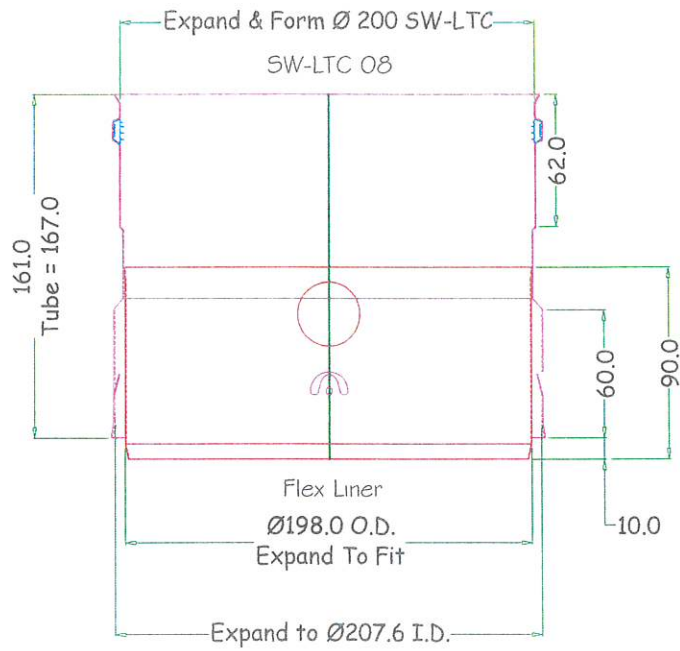

40% MARGIN
@ 65% Disc

TW c-w Inner 35 08 05 A

$35\ 08\ 05 + 7.60 = \text{£}59.90$

F350805V0002
Flex to SW-LTC Adaptors

Use Std Inners
Expand To Fit Where Required

F350805V0001
SW-LTC to Flex Adaptors

TW c-w Inner 35 08 05

Using current List Price x 1.25 = $\text{£}52.30$

TW c-w Inner 35 08 06 A

$35\ 08\ 06 + 7.85 = \text{£}61.75$

F350806V0002

Flex to SW-LTC Adaptors

Use Std Inners
Expand To Fit Where Required

F350806V0001

SW-LTC to Flex Adaptors

TW c-w Inner 35 08 06

Using current List Price x 1.25 = $\text{£}53.90$

35 08 07 + 8.50 = £75.00

F350807V0002

Flex to SW-LTC Adaptors

Use Std Inners
Expand To Fit Where Required

F350807V0001

SW-LTC to Flex Adaptors

Using current List Price x 1.25 = £66.50

TW c-w Inner 35 08 08 A

$35\ 08\ 08 + 9.50 = \text{£}87.75$

F350808V0002
Flex to SW-LTC Adaptors

Use Std Inners
Expand To Fit Where Required

F350808V0001
SW-LTC to Flex Adaptors