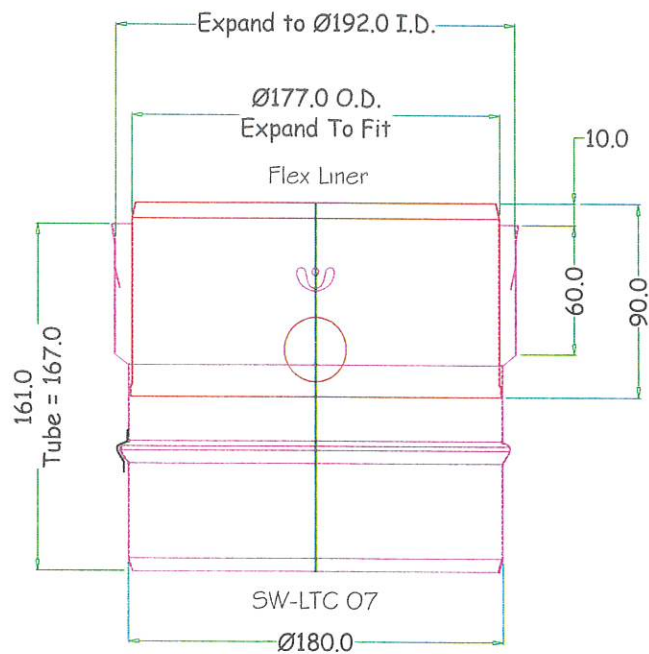

Using current List Price x 1.25 = $\text{£}52.30$

TW c-w Inner 35 08 06 A

$35\ 08\ 06 + 7.85 = \text{£}61.75$

F350806V0002

Flex to SW-LTC Adaptors

Use Std Inners
Expand To Fit Where Required

F350806V0001

SW-LTC to Flex Adaptors

TW c-w Inner 35 08 06

Using current List Price x 1.25 = $\text{£}53.90$

35 08 07 + 8.50 = £75.00

F350807V0002

Flex to SW-LTC Adaptors

Use Std Inners
Expand To Fit Where Required

F350807V0001

SW-LTC to Flex Adaptors

Using current List Price x 1.25 = £66.50

TW c-w Inner 35 08 08 A

$35\ 08\ 08 + 9.50 = \text{£}87.75$

F350808V0002
Flex to SW-LTC Adaptors

Use Std Inners
Expand To Fit Where Required

F350808V0001
SW-LTC to Flex Adaptors