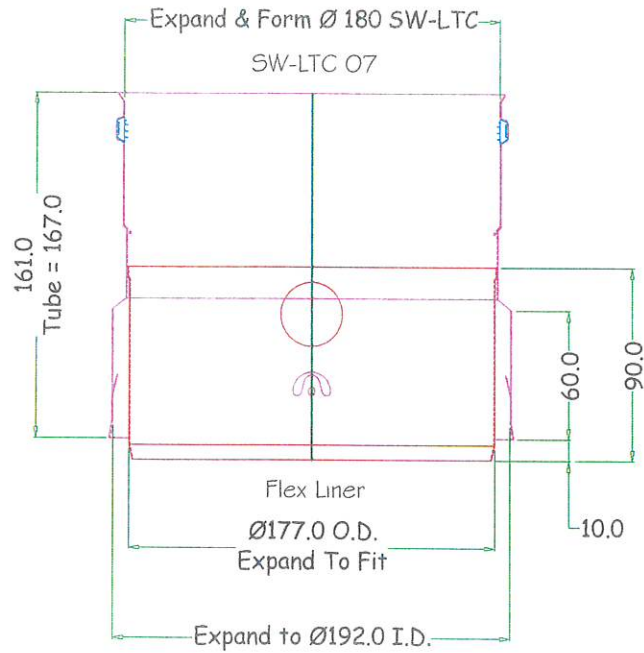

40% MARGIN
@ 65% Disc

TW c-w Inner 35 08 05 A

$35\ 08\ 05 + 7.60 = \text{£}59.90$

F350805V0002
Flex to SW-LTC Adaptors

Use Std Inners
Expand To Fit Where Required

F350805V0001
SW-LTC to Flex Adaptors

TW c-w Inner 35 08 05

Using current List Price x 1.25 = $\text{£}52.30$

TW c-w Inner 35 08 06 A

$35\ 08\ 06 + 7.85 = \text{£}61.75$

F350806V0002

Flex to SW-LTC Adaptors

Use Std Inners
Expand To Fit Where Required

F350806V0001

SW-LTC to Flex Adaptors

TW c-w Inner 35 08 06

Using current List Price x 1.25 = $\text{£}53.90$

35 08 07 + 8.50 = £75.00

F350807V0002

Flex to SW-LTC Adaptors

Use Std Inners
Expand To Fit Where Required

F350807V0001

SW-LTC to Flex Adaptors