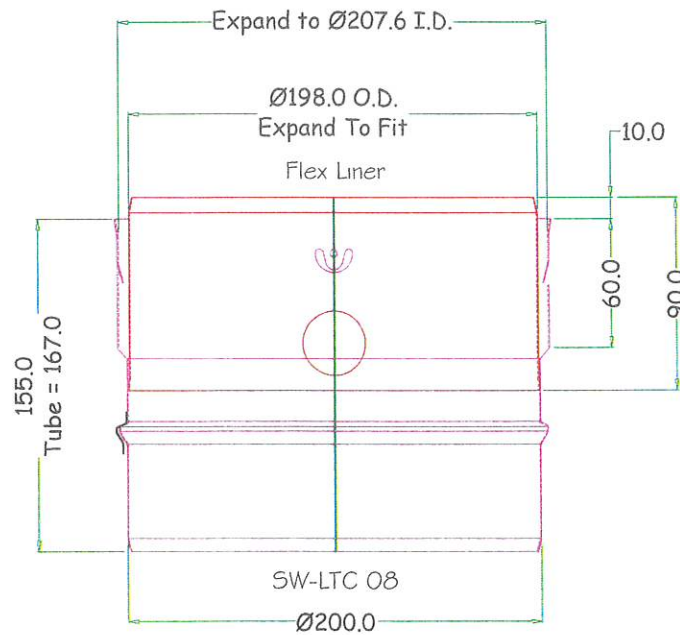

TW c-w Inner 35 08 06

Using current List Price x 1.25 = $\text{£}53.90$

35 08 07 + 8.50 = £75.00

F350807V0002

Flex to SW-LTC Adaptors

Use Std Inners
Expand To Fit Where Required

F350807V0001

SW-LTC to Flex Adaptors

Using current List Price x 1.25 = £66.50

TW c-w Inner 35 08 08 A

$35\ 08\ 08 + 9.50 = \text{£}87.75$

F350808V0002
Flex to SW-LTC Adaptors

Use Std Inners
Expand To Fit Where Required

F350808V0001
SW-LTC to Flex Adaptors

TW c-w Inner 35 08 08

Using current List Price x 1.25 = $\text{£}78.25$