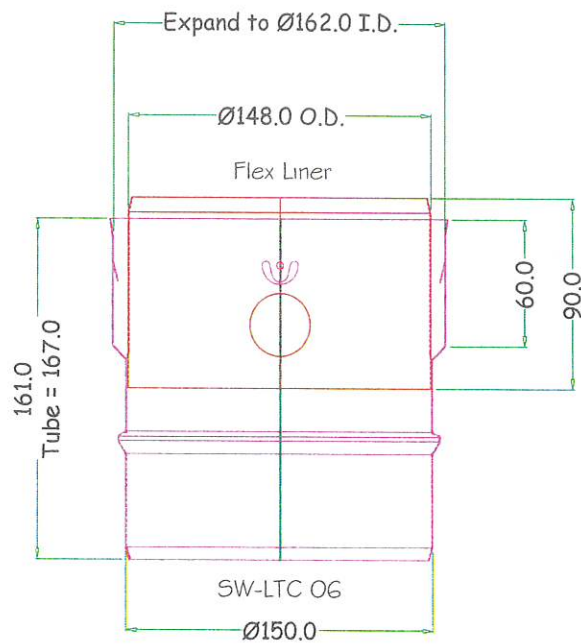

Subject: RE: LTC Special

Hi Louise,

	MADE TO ORDER 1-off	LIST	NETT	COST
5" (130mm) : SW-LTC (Male) To Flex :- £62.75 List F350805V0001		52.30	18.31	10.98
5" (130mm) : Flex To SW-LTC (Female) :- £69.03 List F350805V0002		59.90	20.95	12.57
6" (150mm) : SW-LTC (Male) To Flex :- £62.75 List F350806V0001		53.90	18.90	11.32
6" (150mm) : Flex To SW-LTC (Female) :- £69.03 List F350806V0002		61.75	21.62	12.97
7" (180mm) : SW-LTC (Male) To Flex :- £84.96 List F350807V0001		66.50	23.30	13.97
7" (180mm) : Flex To SW-LTC (Female) :- £93.46 List F350807V0002		75.00	26.25	15.75
8" (200mm) : SW-LTC (Male) To Flex :- £92.36 List F350808V0001		78.25	27.40	16.45
8" (200mm) : Flex To SW-LTC (Female) :- £101.60 List F350808V0002		87.75	30.72	18.43

40% MARGIN
@ 65% Disc

TW c-w Inner 35 08 05 A

$35\ 08\ 05 + 7.60 = \text{£}59.90$

F350805V0002
Flex to SW-LTC Adaptors

Use Std Inners
Expand To Fit Where Required

F350805V0001
SW-LTC to Flex Adaptors

TW c-w Inner 35 08 05

Using current List Price x 1.25 = $\text{£}52.30$

TW c-w Inner 35 08 06 A

$35\ 08\ 06 + 7.85 = \text{£}61.75$

F350806V0002

Flex to SW-LTC Adaptors

Use Std Inners
Expand To Fit Where Required

F350806V0001

SW-LTC to Flex Adaptors

TW c-w Inner 35 08 06

Using current List Price x 1.25 = $\text{£}53.90$

35 08 07 + 8.50 = £75.00

F350807V0002

Flex to SW-LTC Adaptors

Use Std Inners
Expand To Fit Where Required

F350807V0001

SW-LTC to Flex Adaptors