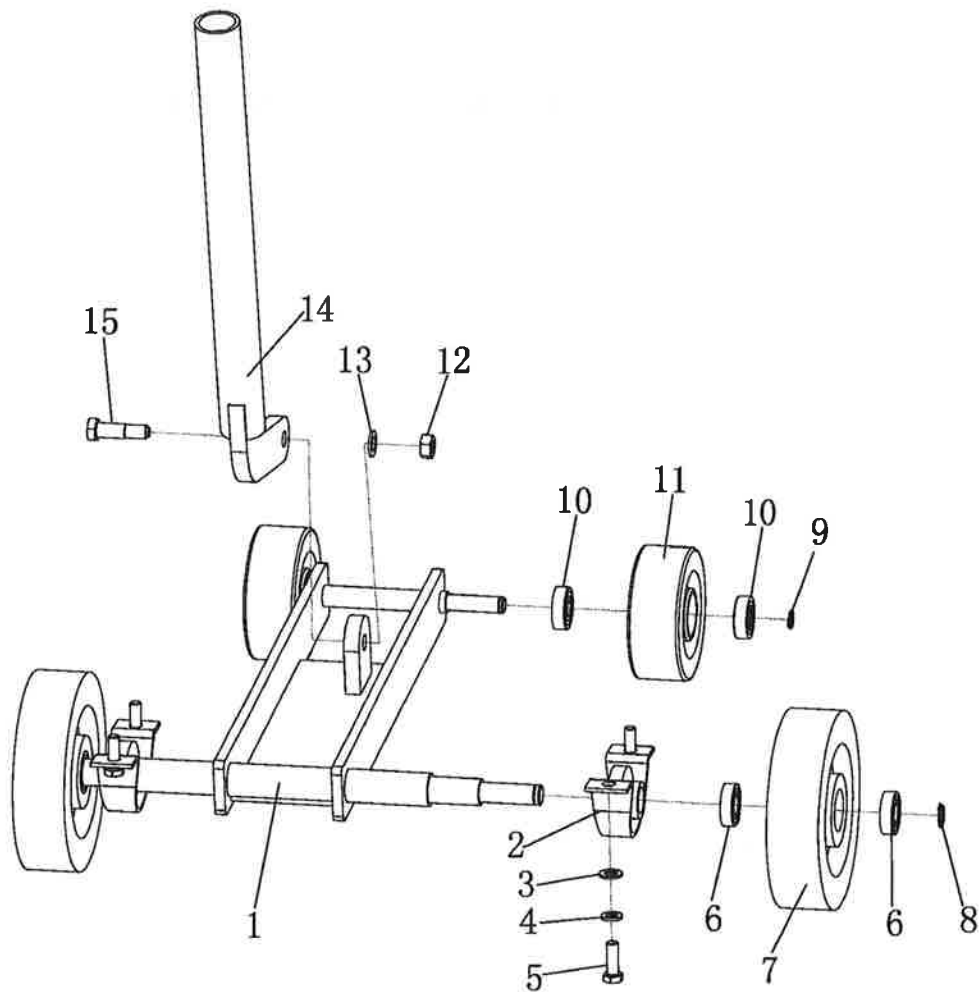

**Concrete Cutter Parts List****FS14**

ITEM NO.	PART NO.	QTY	DESCRIPTION
1		2	Screw, M10x25
2		2	Handle Grip
3		1	Handle asy.
4		1	Handle
5		1	Washer
6		1	Spring Washer
7		1	Hex Nut, M8
8		1	Sleeve
9		1	Nut M10
10		1	Spring Washer
11		1	Washer
12		1	Bracket
13		1	Hex Head Screw, M8x8
14		2	Hex Head Screw, M8x35
15		2	Spring Washer
16		2	Washer
17		1	Bearing Holder
18		1	Screw
19		2	Hex Head Screw, M5x25
20		2	Washer
21		1	Throttle Control
22		2	Washer
23		2	Spring Washer
24		2	Hex Nut, M5
25		1	Ball
26		1	Spring
27		1	Socket Head Screw, M6x65
28		1	Pin
29		1	Switch
30		1	Pannel
31		1	Screw, M10x25
32		1	Wrench
33		1	Wrench
34		6	Hex Head Screw, M10x30
35		6	Spring Washer
36		6	Washer

ITEM NO.	PART NO.	QTY	DESCRIPTION
1		1	Nut, M10
2		1	Spring Washer
3		1	Washer
4		1	Pulley
5		2	Bearing
6		4	Hex Head Screw, m10x35
7		4	Spring Washer
8		4	Washer
9		1	Key
10		1	Shaft
11		1	Key
12		1	Flange
13		1	Blade
14		1	Flange
15		1	Washer
16		1	Nut

ITEM NO.	PART NO.	QTY	DESCRIPTION
1		1	Nut, M8
2		1	Spring Washer
3		1	Washer
4		1	Guide Wheel
5		1	Screw, M8x15
6		1	Outrigger
7		1	Axle Bolt
8		1	Retaining Ring
9		1	Hex Head Screw, M10x30
10		1	Spring Washer
11		1	Washer
12		1	Screw, M10x25
13		1	Engine Mounting Plate
14		1	Hex Head Screw, M10x50
15		1	Spring Washer
16		1	Washer
17		1	Hex Nut, M10
18		1	Inner Plate
19		2	Washer
20		2	Spring Washer
21		2	Hex Head Screw, M6x30
22		3	Hex Head Screw, M6x16
23		3	Spring Washer
24		3	Washer
25		3	Plate
26		1	Belt Cover

ITEM NO.	PART NO.	QTY	DESCRIPTION
1		1	Wheel Frame
2		2	Bearing
3		4	Washer
4		4	Spring Washer
5		4	Hex Head Screw, M10x40
6		4	Bearing
7		2	Wheel
8		2	Retaining Ring
9		2	Retaining Ring
10		4	Bearing
11		2	Wheel
12		1	Lock Nut, M8
13		1	Washer
14		1	Pipe
15		1	Screw