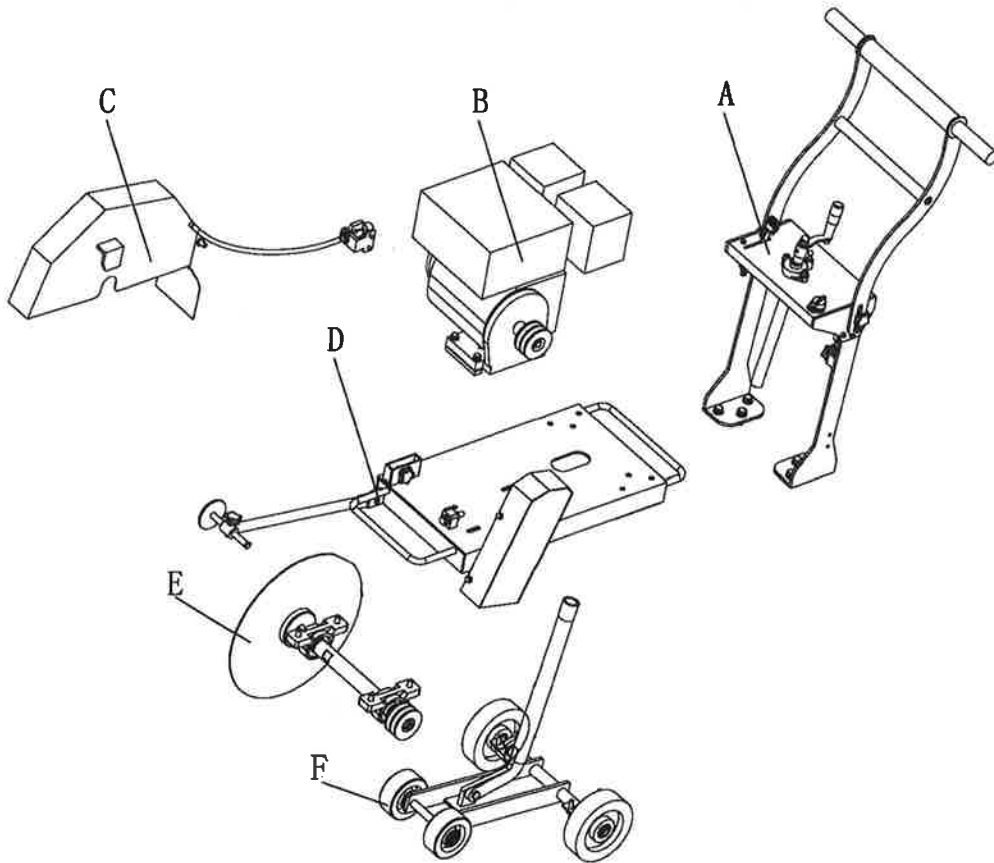

#### **FS14**

**Concrete Cutter Parts List****FS14**

ITEM NO.	PART NO.	QTY	DESCRIPTION
A		1	Wheel Cpl.
B		1	Frame and Handle Cpl.
C		1	Blade Guard Cpl.
D		1	Engine Mounting Plate Cpl.
E		1	Main Shaft Cpl.
F		1	Wheel Cpl.

ITEM NO.	PART NO.	QTY	DESCRIPTION
1		1	Nut, M8
2		1	Spring Washer
3		1	Washer
4		1	Guide Wheel
5		1	Screw, M8x15
6		1	Outrigger
7		1	Axle Bolt
8		1	Retaining Ring
9		1	Hex Head Screw, M10x30
10		1	Spring Washer
11		1	Washer
12		1	Screw, M10x25
13		1	Engine Mounting Plate
14		1	Hex Head Screw, M10x50
15		1	Spring Washer
16		1	Washer
17		1	Hex Nut, M10
18		1	Inner Plate
19		2	Washer
20		2	Spring Washer
21		2	Hex Head Screw, M6x30
22		3	Hex Head Screw, M6x16
23		3	Spring Washer
24		3	Washer
25		3	Plate
26		1	Belt Cover

ITEM NO.	PART NO.	QTY	DESCRIPTION
1		1	Wheel Frame
2		2	Bearing
3		4	Washer
4		4	Spring Washer
5		4	Hex Head Screw, M10x40
6		4	Bearing
7		2	Wheel
8		2	Retaining Ring
9		2	Retaining Ring
10		4	Bearing
11		2	Wheel
12		1	Lock Nut, M8
13		1	Washer
14		1	Pipe
15		1	Screw

ITEM NO.	PART NO.	QTY	DESCRIPTION
1		4	Hex Head Screw, M8x40
2		4	Washer
3		4	Spring Washer
4		1	Engine
5		2	Fixing Plate
6		1	Key
7		1	Sleeve
8		1	Clutch
9		2	V-belt
10		1	Washer
11		1	Washer
12		1	Spring Washer
13		1	Hex Head Screw, M8x25