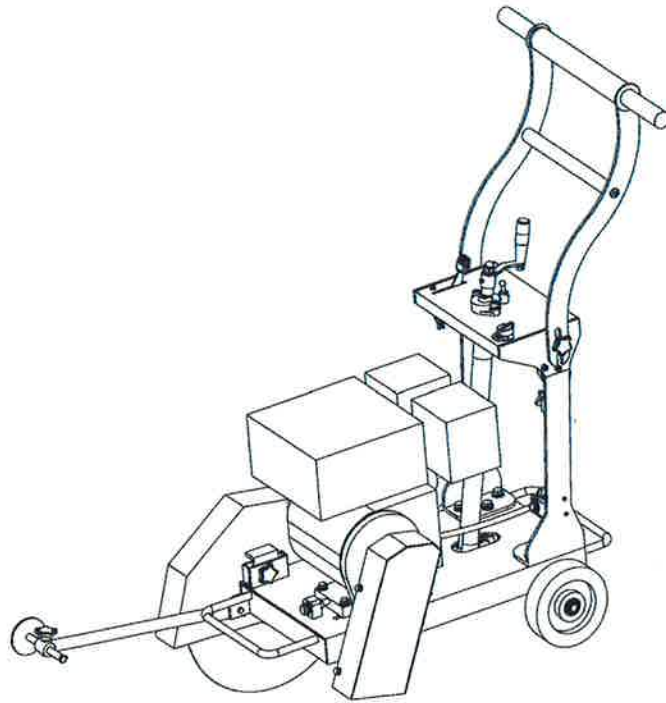

## **Parts Book**

### **Concrete Cutter**

#### **FS14**

**Concrete Cutter Parts List****FS14**

ITEM NO.	PART NO.	QTY	DESCRIPTION
A		1	Wheel Cpl.
B		1	Frame and Handle Cpl.
C		1	Blade Guard Cpl.
D		1	Engine Mounting Plate Cpl.
E		1	Main Shaft Cpl.
F		1	Wheel Cpl.

ITEM NO.	PART NO.	QTY	DESCRIPTION
1		4	Hex Head Screw, M8x40
2		4	Washer
3		4	Spring Washer
4		1	Engine
5		2	Fixing Plate
6		1	Key
7		1	Sleeve
8		1	Clutch
9		2	V-belt
10		1	Washer
11		1	Washer
12		1	Spring Washer
13		1	Hex Head Screw, M8x25