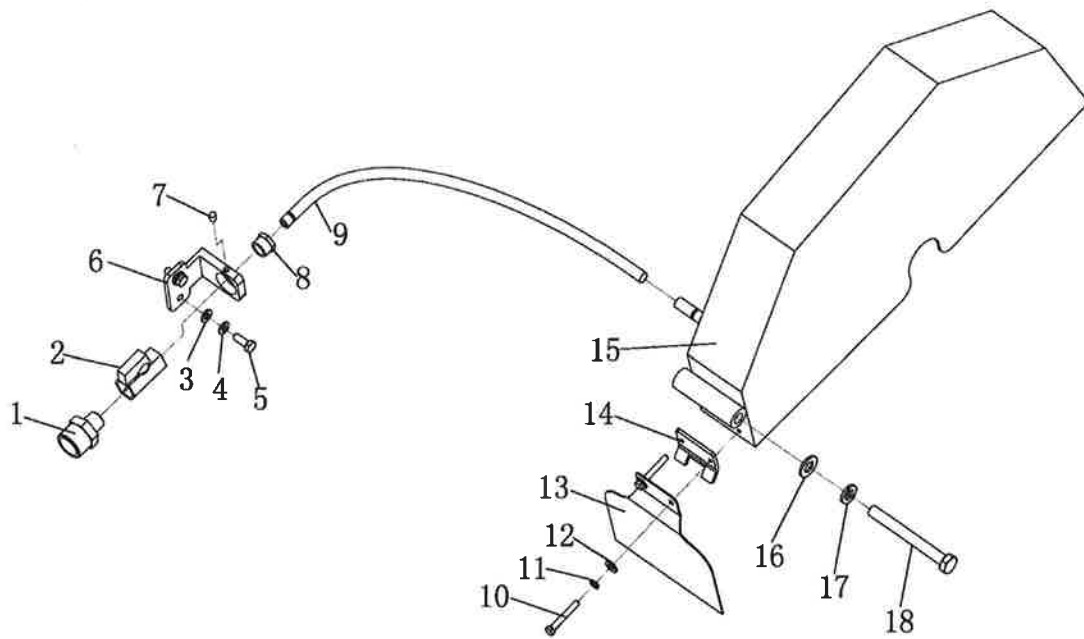

**Concrete Cutter Parts List****FS14**

ITEM NO.	PART NO.	QTY	DESCRIPTION
1		2	Screw, M10x25
2		2	Handle Grip
3		1	Handle asy.
4		1	Handle
5		1	Washer
6		1	Spring Washer
7		1	Hex Nut, M8
8		1	Sleeve
9		1	Nut M10
10		1	Spring Washer
11		1	Washer
12		1	Bracket
13		1	Hex Head Screw, M8x8
14		2	Hex Head Screw, M8x35
15		2	Spring Washer
16		2	Washer
17		1	Bearing Holder
18		1	Screw
19		2	Hex Head Screw, M5x25
20		2	Washer
21		1	Throttle Control
22		2	Washer
23		2	Spring Washer
24		2	Hex Nut, M5
25		1	Ball
26		1	Spring
27		1	Socket Head Screw, M6x65
28		1	Pin
29		1	Switch
30		1	Pannel
31		1	Screw, M10x25
32		1	Wrench
33		1	Wrench
34		6	Hex Head Screw, M10x30
35		6	Spring Washer
36		6	Washer

ITEM NO.	PART NO.	QTY	DESCRIPTION
1		1	Nut, M10
2		1	Spring Washer
3		1	Washer
4		1	Pulley
5		2	Bearing
6		4	Hex Head Screw, m10x35
7		4	Spring Washer
8		4	Washer
9		1	Key
10		1	Shaft
11		1	Key
12		1	Flange
13		1	Blade
14		1	Flange
15		1	Washer
16		1	Nut

ITEM NO.	PART NO.	QTY	DESCRIPTION
1		1	Nut, M8
2		1	Spring Washer
3		1	Washer
4		1	Guide Wheel
5		1	Screw, M8x15
6		1	Outrigger
7		1	Axle Bolt
8		1	Retaining Ring
9		1	Hex Head Screw, M10x30
10		1	Spring Washer
11		1	Washer
12		1	Screw, M10x25
13		1	Engine Mounting Plate
14		1	Hex Head Screw, M10x50
15		1	Spring Washer
16		1	Washer
17		1	Hex Nut, M10
18		1	Inner Plate
19		2	Washer
20		2	Spring Washer
21		2	Hex Head Screw, M6x30
22		3	Hex Head Screw, M6x16
23		3	Spring Washer
24		3	Washer
25		3	Plate
26		1	Belt Cover

ITEM NO.	PART NO.	QTY	DESCRIPTION
1		1	Wheel Frame
2		2	Bearing
3		4	Washer
4		4	Spring Washer
5		4	Hex Head Screw, M10x40
6		4	Bearing
7		2	Wheel
8		2	Retaining Ring
9		2	Retaining Ring
10		4	Bearing
11		2	Wheel
12		1	Lock Nut, M8
13		1	Washer
14		1	Pipe
15		1	Screw