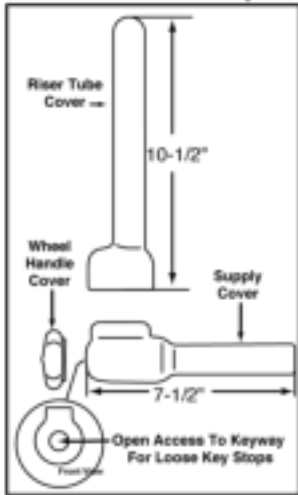

ROUGHING MEASUREMENTS				
NO.	P-TRAP DIMENSIONS	A	B	
PW2125WCPRO	1-1/4" - 17 G.A. - 11" C to E	5"	4-1/2"	
PW2150WCPRO	1-1/2" - 17 G.A. - 12" C to E	5"	4-1/2"	

Note: PW2125WCPRO includes McGuire ProDrain/WC Offset Strainer and 8872 P-Trap.
Note: PW2150WCPRO includes McGuire ProDrain/WC Offset Strainer and (8902-8912) P-Trap.
Note: PW2150WCPRO ships with additional 1-1/4" x 1-1/2" brass reducing nut and washer.

A.D.A.

See options and accessories section for details on product variations.

Specifications:

Seamless PreWrapped Adjustable Cast Brass P-Trap Kit with PreWrapped ProDrain® offset grid drain. Furnished with McGuire cast brass adjustable P-Trap with cleanout, ProDrain® offset grid drain assembly, seamless riser tube covers, supply angle stop covers, angle stop wheel handle covers, and chrome lated box flange.

WARNING:

This product can expose you to chemicals including lead, which is known to the State of California to cause cancer, and birth defects or other reproductive harm. For more information go to www.P65Warnings.ca.gov.