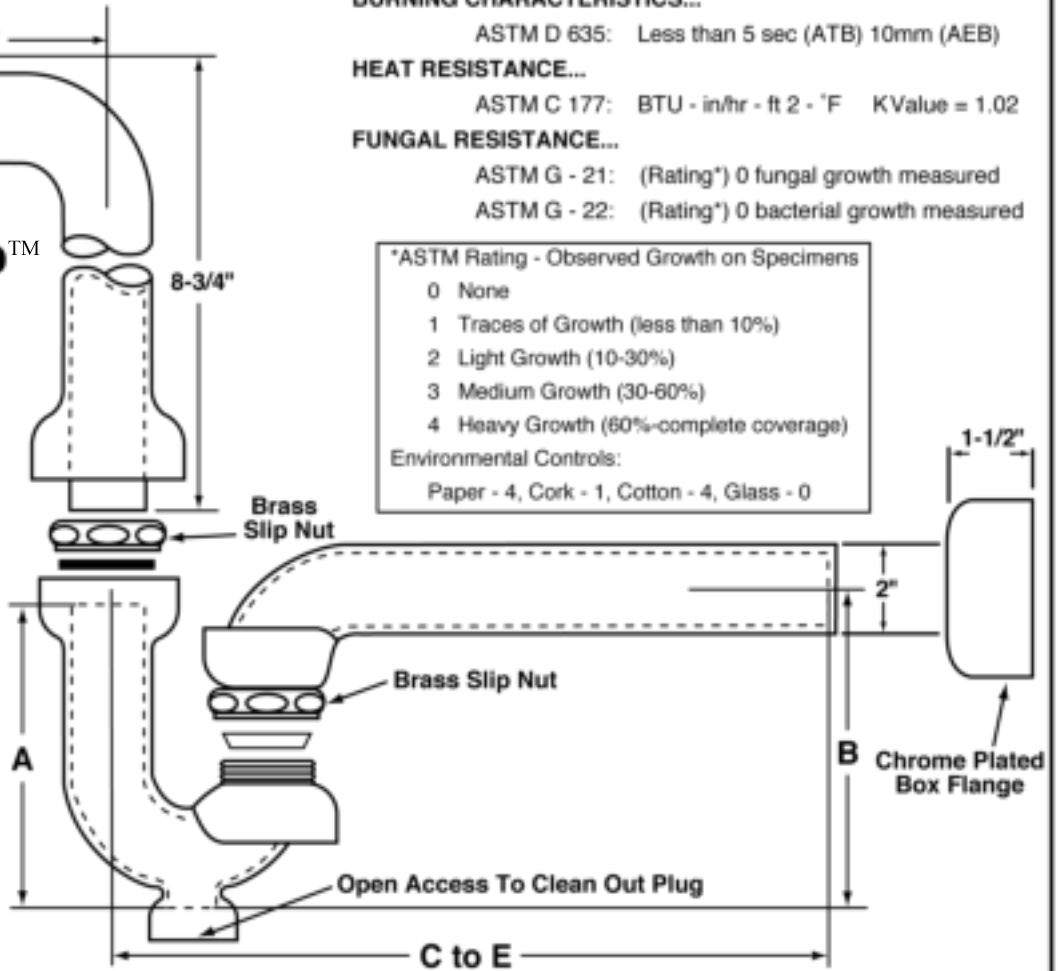

Seamless PreWrapped Cast P-Trap
 Insulation Kit, with PreWrapped
 Offset No Overflow Strainer

Job Name:

Submittal Number:

PRODRAIN™

Insulation Material Specifications

MATERIAL... Molded closed cell vinyl (ANTI-MICROBIAL)
DUROMETER... 70 shore A
COLOR... Glossy White
BURNING CHARACTERISTICS...
 ASTM D 635: Less than 5 sec (ATB) 10mm (AEB)
HEAT RESISTANCE...
 ASTM C 177: BTU - in/hr - ft 2 - °F KValue = 1.02
FUNGAL RESISTANCE...
 ASTM G - 21: (Rating*) 0 fungal growth measured
 ASTM G - 22: (Rating*) 0 bacterial growth measured

PROWRAP™

Supply Covers (1 pair)
 Included With All P-Trap Kits

ROUGHING MEASUREMENTS				
NO.	P-TRAP DIMENSIONS	A	B	
PW2125WCPRO	1-1/4" - 17 G.A. - 11" C to E	5"	4-1/2"	
PW2150WCPRO	1-1/2" - 17 G.A. - 12" C to E	5"	4-1/2"	

Note: PW2125WCPRO includes McGuire ProDrain/WC Offset Strainer and 8872 P-Trap.
 Note: PW2150WCPRO includes McGuire ProDrain/WC Offset Strainer and (8902-8912) P-Trap.
 Note: PW2150WCPRO ships with additional 1-1/4" x 1-1/2" brass reducing nut and washer.

A.D.A.

See options and accessories section for details on product variations.

Specifications:

Seamless PreWrapped Adjustable Cast Brass P-Trap Kit with PreWrapped ProDrain® offset grid drain. Furnished with McGuire cast brass adjustable P-Trap with cleanout, ProDrain® offset grid drain assembly, seamless riser tube covers, supply angle stop covers, angle stop wheel handle covers, and chrome lated box flange.