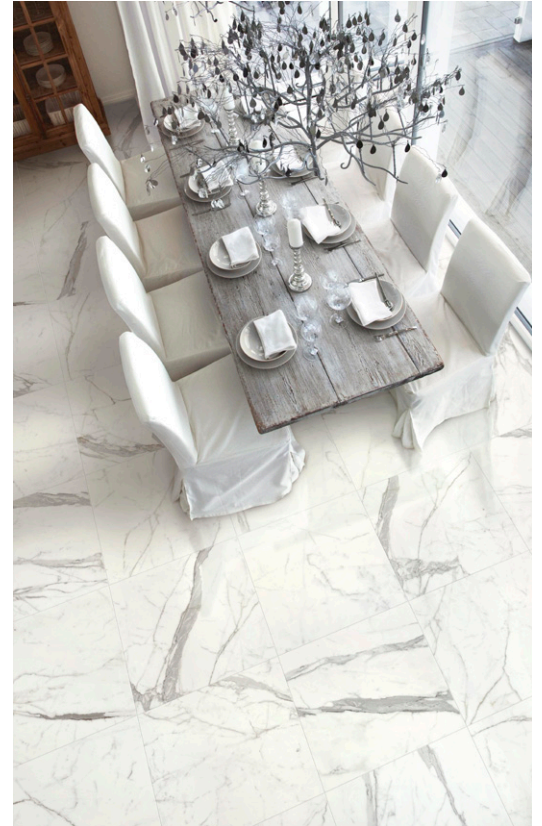

# CERAMICASA VERSILIA

GLAZED PORCELAIN

tierra sol

Versilia is an extraordinary collection of porcelain stoneware reproducing three types of white marble originating in the Italian Apuan Alps in Carrara, Italy. The replication of marble patterns is remarkable and nearly perfect.