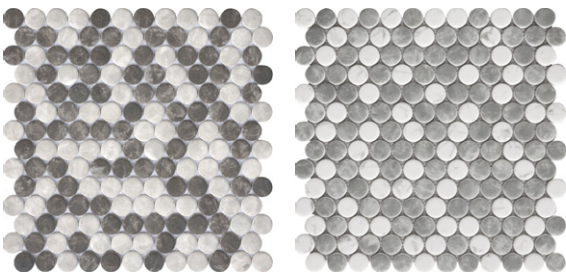

VELVET

GLASS MOSAIC

tierra sol

The Velvet series is a beautiful marble inspired glass mosaic. Create a new unique atmosphere without sacrificing functionality, ease of cleaning and durability.

Nominal Sizes and Colours

Oval Blend -
11.6" x 12" Sheet

Breccia
Pietra Grey

Statuario
Bardiglio

Round Blend -
11.5" x 11.5" Sheet

Breccia
Pietra Grey

Statuario
Bardiglio

Recommended applications

Residential	Bath / Shower	Wall
Light commercial	Fireplace	Floor
Medium commercial	Indoor	Outdoor

Special instructions

■ Shade variations between tiles is characteristic. Colour may vary from sample.

www.TierraSol.ca