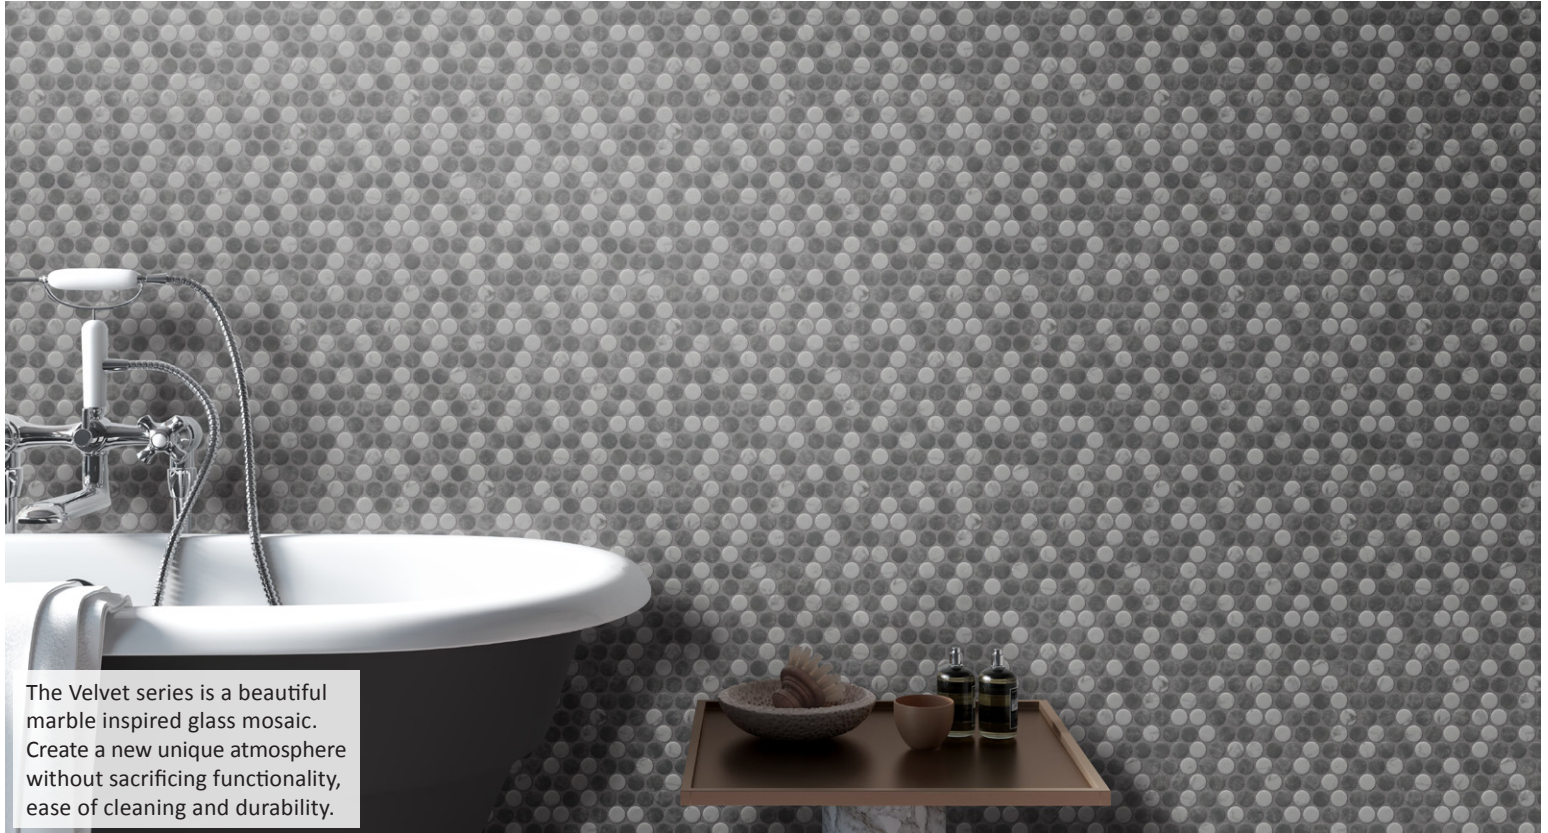

VELVET

GLASS MOSAIC

tierra sol

The Velvet series is a beautiful marble inspired glass mosaic. Create a new unique atmosphere without sacrificing functionality, ease of cleaning and durability.

Nominal Sizes and Colours

Oval Blend -
11.6" x 12" Sheet

Breccia
Pietra Grey

Statuario
Bardiglio

Round Blend -
11.5" x 11.5" Sheet

Breccia
Pietra Grey

Statuario
Bardiglio

Recommended applications

Residential	Bath / Shower	Wall
Light commercial	Fireplace	Floor
Medium commercial	Indoor	Outdoor