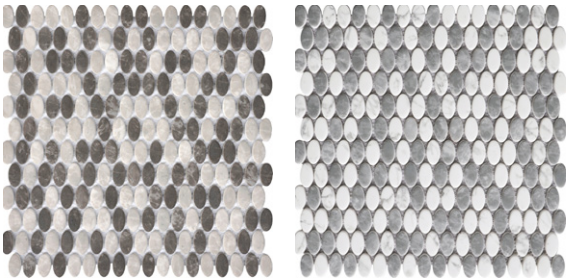

VELVET

GLASS MOSAIC

tierra sol

The Velvet series is a beautiful marble inspired glass mosaic. Create a new unique atmosphere without sacrificing functionality, ease of cleaning and durability.

Nominal Sizes and Colours

Oval Blend -
11.6" x 12" Sheet

Breccia
Pietra Grey

Statuario
Bardiglio

Round Blend -
11.5" x 11.5" Sheet

Breccia
Pietra Grey

Statuario
Bardiglio

Recommended applications

Residential	Bath / Shower	Wall
Light commercial	Fireplace	Floor
Medium commercial	Indoor	Outdoor