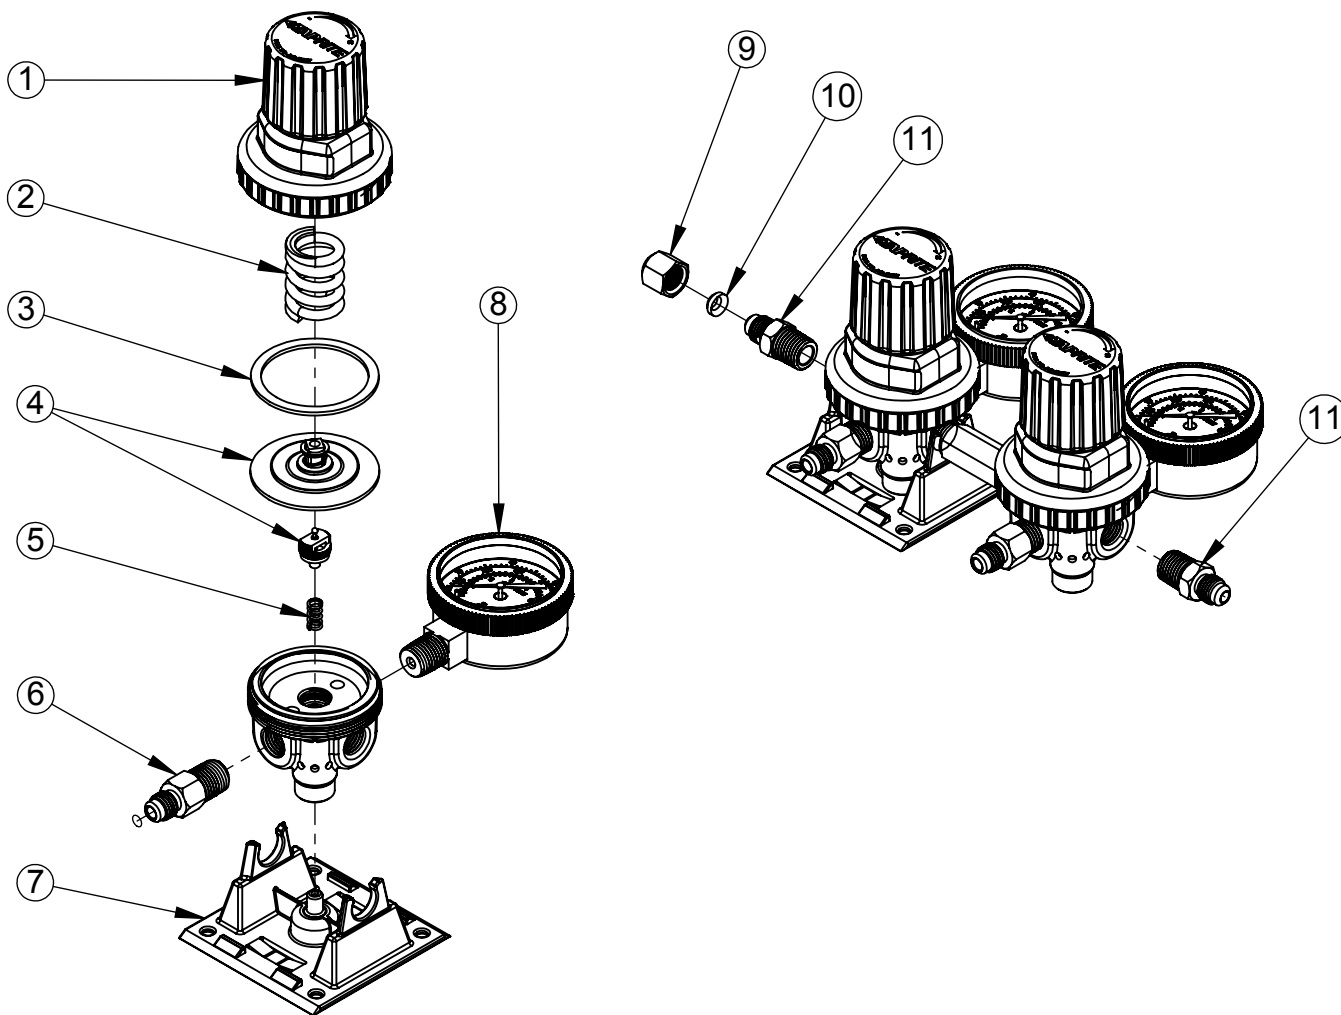

# T5272SNG REGULATOR ASSEMBLY

## PARTS BREAKDOWN

<u>ITEM</u>	<u>PART NO</u>	<u>DESCRIPTION</u>
1.	740-601	-POLY BONNET ASSEMBLY, GOLD CAP
2.	***	-HIGH PRESSURE DIAPHRAGM SPRING
3.	***	-DIAPHRAGM/BONNET GASKET
4.	7740-15	-DIAPHRAGM REPAIR KIT - 2" BALL/SOCKET TYPE
5.	***	-DIAPHRAGM, CAPSULE, AND FLAT SEAL
6.	5436	-CAPSULE SPRING
7.	08-1080-00	-1/4" SAE FLARE FITTING WITH BALL CHECK
8.	624-1	-POLY BRACKET, SNAP FIT
9.	5232B	-100 PSI GAUGE
10.	***	-CAP, 1/4" SAE FLARE
11.	5153B	-FLARE WASHER
		-1/4" SAE FLARE FITTING

\*\*\* NOT NORMALLY REPLACED WHEN REPAIRING REGULATOR