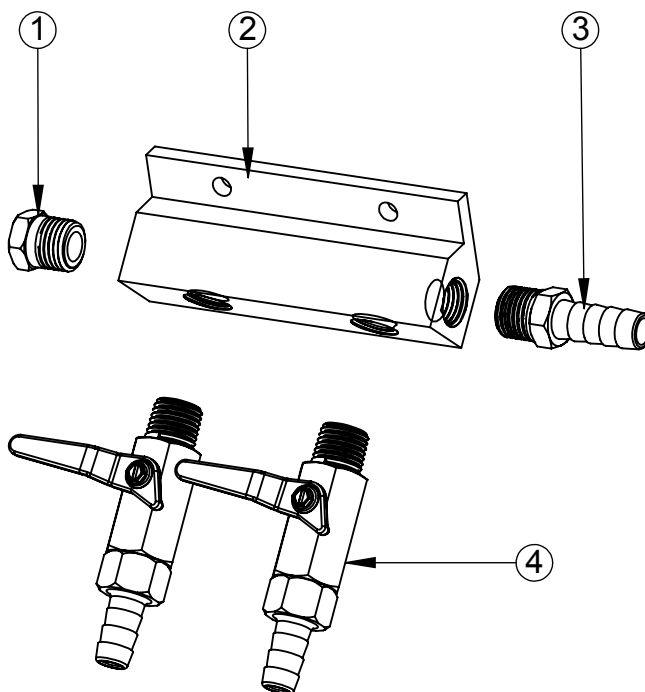

1742

MANIFOLD, 2-WAY W/O SAFETY

PARTS BREAKDOWN

<u>ITEM NO:</u>	<u>PART NO:</u>	<u>DESCRIPTION</u>
1.	665U	-PLUG, HEX 1/4 NPT RH
2.	1742-1	-MANIFOLD, 2-WAY
3.	617-375	-FITTING, BARB 3/8 X 1/4 NPT
4.	1600	-VALVE, SHUTOFF, 5/16 BARB X 1/4 NPT