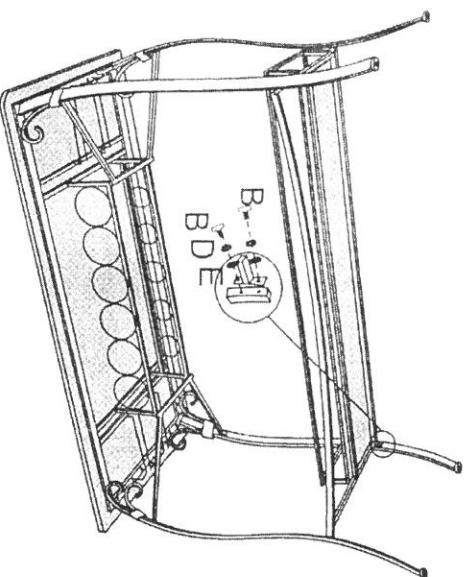

Y2684-75 SPRITTE-OAK PUB TABLE

STEP1

Please put the leg up in the corresponding position as shown.

STEP4

STEP2

STEP3

Note: Pls do not tighten all bolts until the products is assembled completely.

A	16X		1/4"*12mm PH
B	28X		1/4"*15mm PH
C	4X		1/4"*25mm PH
D	28X		Φ6.5LW
E	28X		Φ6.5*φ12FW
F	1 X		M4

Y2684-75 SPRITE OAK 24CS SW

STEP1

STEP2

STEP3

STEP4

STEP5

Note: Pls do not tighten all bolts until the products is assembled completely.

A	16X		1/4"*12mm PH
B	4 X		1/4"*25mm PH
C	16X		Φ6.5LW
D	16X		Φ6.5*φ12FW
E	4 X		M4*28mm
F	1 X		M4