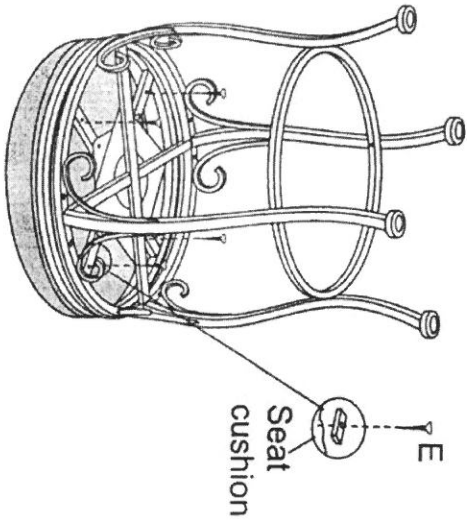

Y2684-75 SPRITTE-OAK PUB TABLE

STEP1

Please put the leg up in the corresponding position as shown.

STEP4

STEP2

STEP3

Note: Pls do not tighten all bolts until the products is assembled completely.

A	16X		1/4"*12mm PH
B	28X		1/4"*15mm PH
C	4X		1/4"*25mm PH
D	28X		Φ6.5LW
E	28X		Φ6.5*φ12FW
F	1 X		M4

Y2684-75 SPRITE OAK 24CS SW

STEP1

STEP2

STEP3

STEP4

STEP5

Note: Pls do not tighten all bolts until the products is assembled completely.

A	16X		1/4"*12mm PH
B	4 X		1/4"*25mm PH
C	16X		Φ6.5LW
D	16X		Φ6.5*φ12FW
E	4 X		M4*28mm
F	1 X		M4