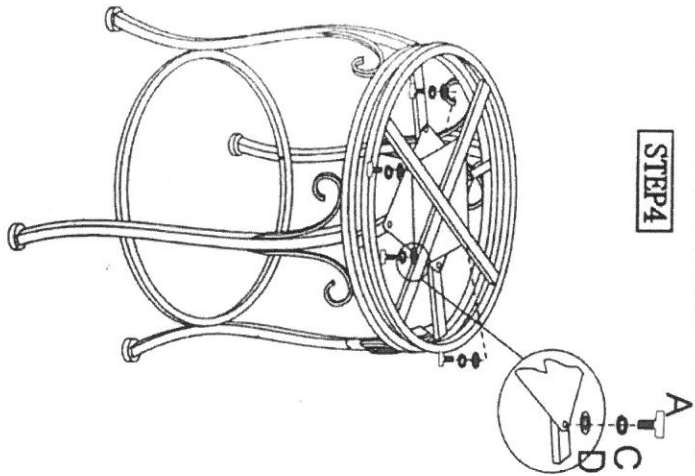

Y2684-75 SPRITTE-OAK PUB TABLE

STEP1

Please put the leg up in the corresponding position as shown.

STEP4

STEP2

STEP3

Note: Pls do not tighten all bolts until the products is assembled completely.

A	16X		1/4"*12mm PH
B	28X		1/4"*15mm PH
C	4X		1/4"*25mm PH
D	28X		Φ6.5LW
E	28X		Φ6.5*φ12FW
F	1 X		M4

Y2684-75 SPRITE OAK 24CS SW

STEP1

STEP2

STEP3

STEP4

STEP5

Note: Pls do not tighten all bolts until the products is assembled completely.

A	16X		1/4"*12mm PH
B	4 X		1/4"*25mm PH
C	16X		Φ6.5LW
D	16X		Φ6.5*φ12FW
E	4 X		M4*28mm
F	1 X		M4