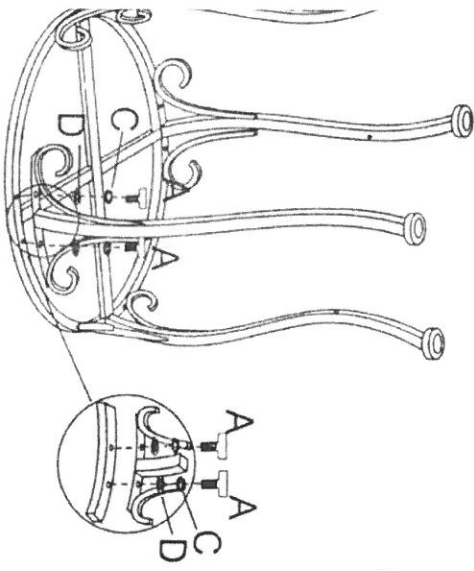

Y2684-75 SPRITTE-OAK PUB TABLE

STEP1

Please put the leg up in the corresponding position as shown.

STEP4

STEP2

STEP3

Note: Pls do not tighten all bolts until the products is assembled completely.

A	16X		1/4"*12mm PH
B	28X		1/4"*15mm PH
C	4X		1/4"*25mm PH
D	28X		Φ6.5LW
E	28X		Φ6.5*φ12FW
F	1 X		M4

Y2684-75 SPRITE OAK 24CS SW

STEP1

STEP2

STEP3

STEP4

STEP5

Note: Pls do not tighten all bolts until the products is assembled completely.

A	16X		1/4"*12mm PH
B	4 X		1/4"*25mm PH
C	16X		Φ6.5LW
D	16X		Φ6.5*φ12FW
E	4 X		M4*28mm
F	1 X		M4