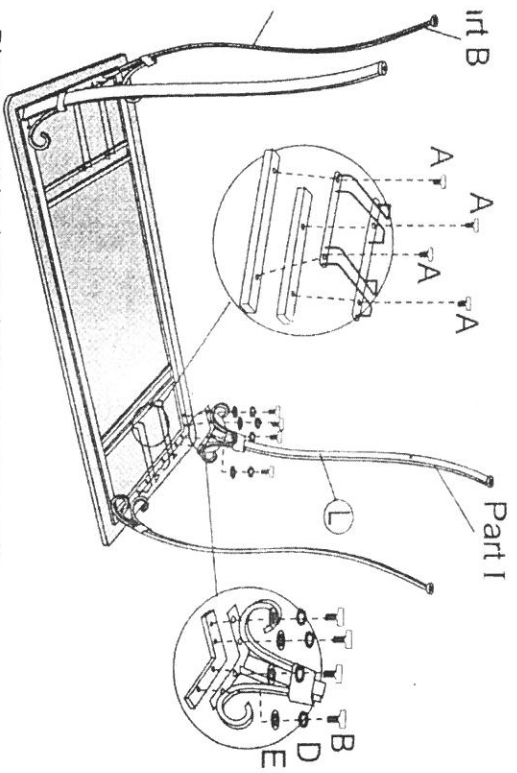

Y2684-75 SPRITTE-OAK PUB TABLE

STEP1

Please put the leg up in the corresponding position as shown.

STEP4

STEP2

STEP3

Note: Pls do not tighten all bolts until the products is assembled completely.

A	16X		1/4"*12mm PH
B	28X		1/4"*15mm PH
C	4X		1/4"*25mm PH
D	28X		Φ6.5LW
E	28X		Φ6.5*φ12FW
F	1 X		M4

Y2684-75 SPRITE OAK 24CS SW

STEP1

STEP2

STEP3

STEP4

STEP5

Note: Pls do not tighten all bolts until the products is assembled completely.

A	16X		1/4"*12mm PH
B	4 X		1/4"*25mm PH
C	16X		Φ6.5LW
D	16X		Φ6.5*φ12FW
E	4 X		M4*28mm
F	1 X		M4