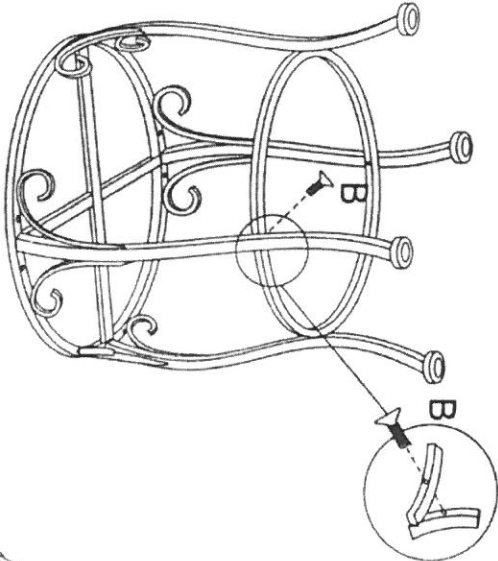

Y2684-75 SPRITTE-OAK PUB TABLE

STEP1

Please put the leg up in the corresponding position as shown.

STEP4

STEP2

STEP3

Note: Pls do not tighten all bolts until the products is assembled completely.

A	16X		1/4"*12mm PH
B	28X		1/4"*15mm PH
C	4X		1/4"*25mm PH
D	28X		Φ6.5LW
E	28X		Φ6.5*φ12FW
F	1 X		M4

Y2684-75 SPRITE OAK 24CS SW

STEP1

STEP2

STEP3

STEP4

STEP5

Note: Pls do not tighten all bolts until the products is assembled completely.

A	16X		1/4"*12mm PH
B	4 X		1/4"*25mm PH
C	16X		Φ6.5LW
D	16X		Φ6.5*φ12FW
E	4 X		M4*28mm
F	1 X		M4