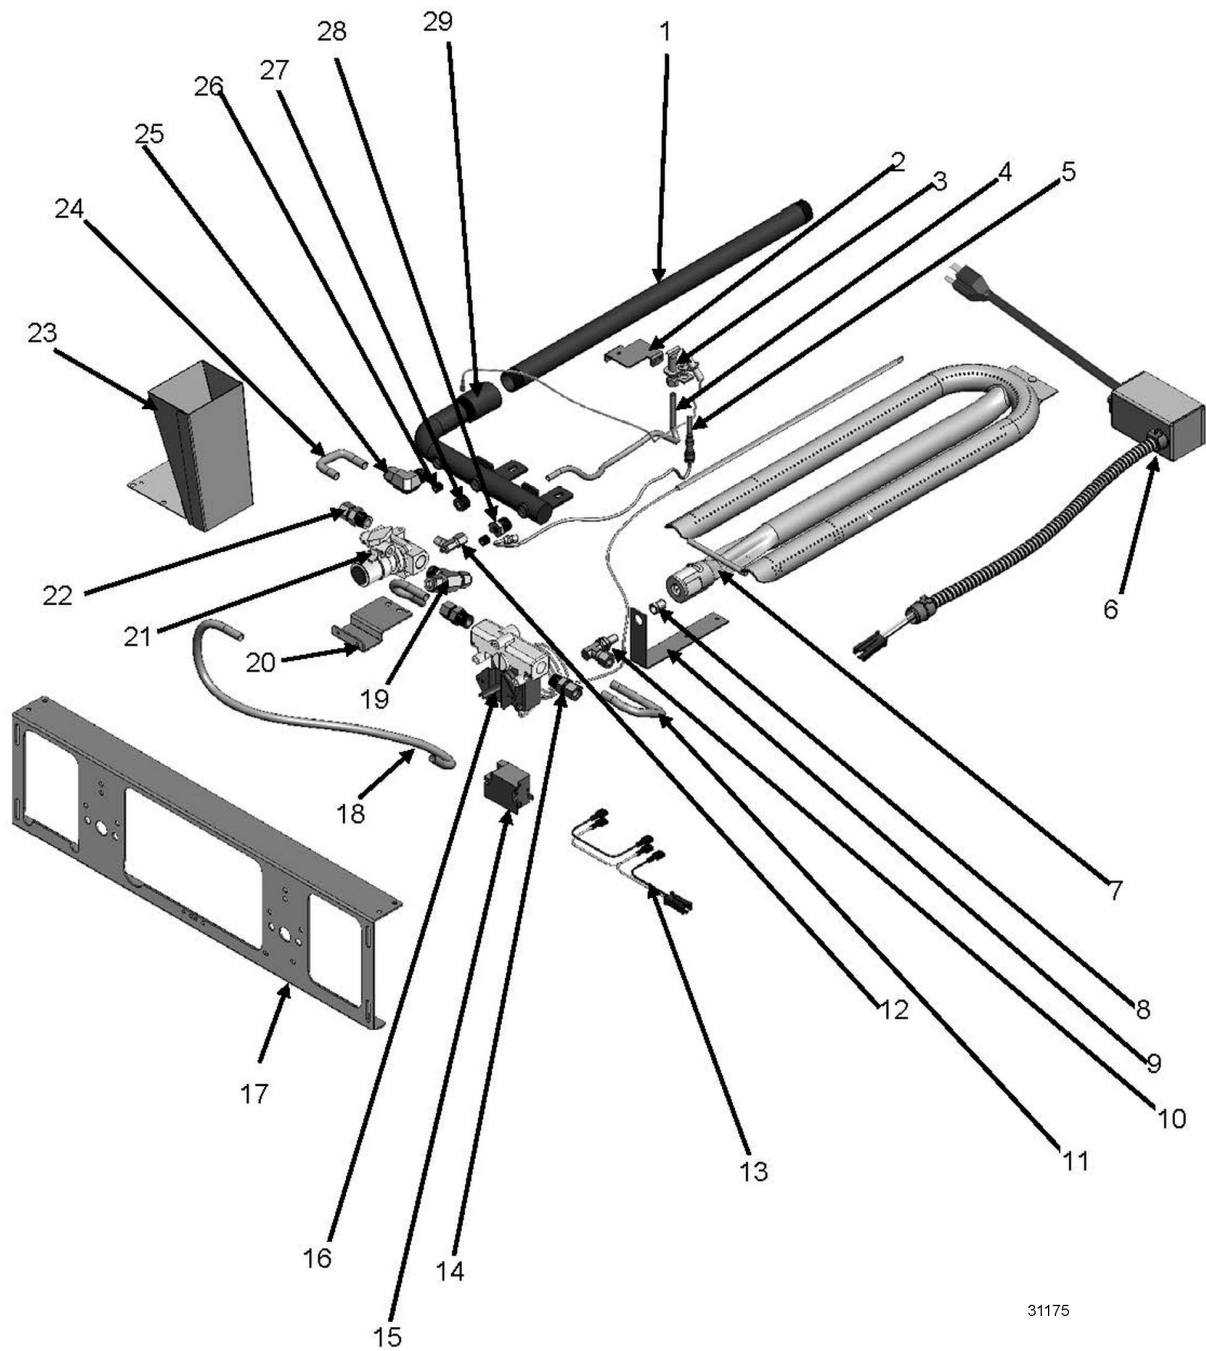

Table of Contents

5	900RX AND MSA MODELS MANUFACTURED PRIOR TO MARCH 2010 INTERIOR COMPONENTS
9	900RX AND MSA MODELS MANUFACTURED PRIOR TO MARCH 2010 EXTERIOR COMPONENTS
11	900RX AND MSA MODELS MANUFACTURED MARCH 2010 TO PRESENT INTERIOR COMPONENTS
15	900RX AND MSA MODELS MANUFACTURED MARCH 2010 TO PRESENT EXTERIOR COMPONENTS

900RX AND MSA MODELS MANUFACTURED PRIOR TO MARCH 2010 INTERIOR COMPONENTS