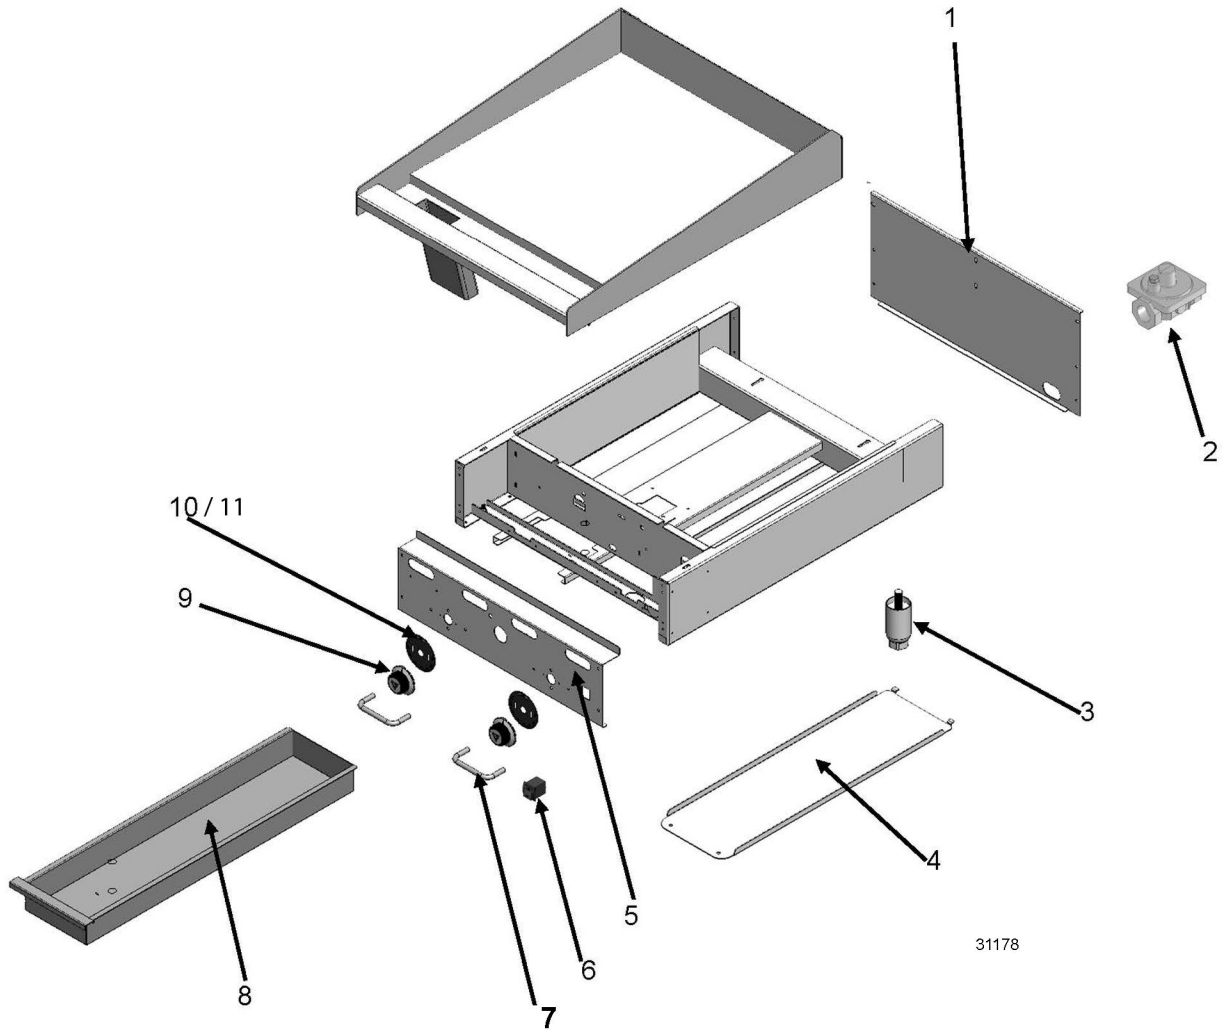

900RX AND MSA MODELS MANUFACTURED MARCH 2010 TO PRESENT EXTERIOR COMPONENTS