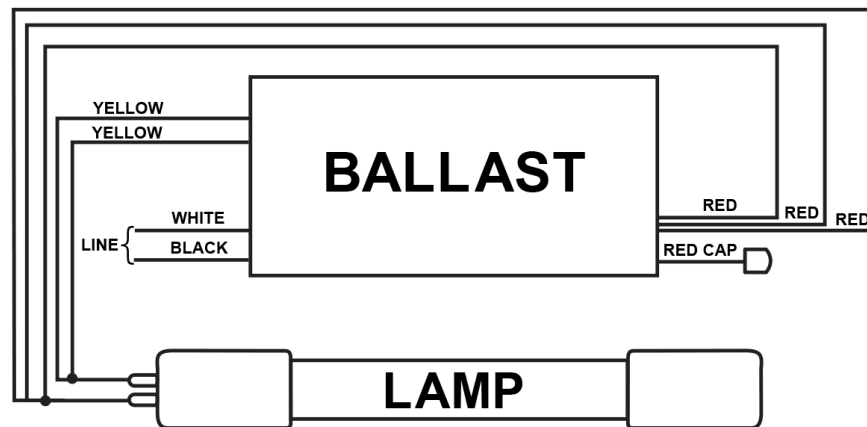

Specifications

Model Number: 10-1183
Input Voltage: 120v
Frequency: 50/60 Hz.
Lamp Types: See Chart On Next Page
Size: 19.25" x 3.0" x 1.25"
Weight: 4lbs 15oz
Mounting: Slotted Mounting Tabs

120v 50/60Hz 10-1183	 ELECTRONIC BALLAST								
	<table border="0"> <tr> <td>INPUT:</td> <td>120v 50/60Hz</td> </tr> <tr> <td>MAX CURRENT:</td> <td>2.86 A</td> </tr> <tr> <td>BALLAST TYPE:</td> <td>INSTANT START</td> </tr> <tr> <td>MIN. BALLAST START:</td> <td>- 18°C (0°F)</td> </tr> </table>	INPUT:	120v 50/60Hz	MAX CURRENT:	2.86 A	BALLAST TYPE:	INSTANT START	MIN. BALLAST START:	- 18°C (0°F)
	INPUT:	120v 50/60Hz							
MAX CURRENT:	2.86 A								
BALLAST TYPE:	INSTANT START								
MIN. BALLAST START:	- 18°C (0°F)								
 ATLANTIC U ULTRAVIOLET CORPORATION®	375 Marcus Blvd Hauppauge, NY 11788 Sales@AtlanticUV.com 631.273.0500 Ultraviolet.com BuyUltraviolet.com								

Lamp Types

Instant Start Lamps
200 Watt Aqua UV
Emperor Aquatics 21200
FL-2329
05-3236

***Note: This Ballast Case Must Be Grounded**

Connections

The information and recommendations contained in this publication are based upon data collected by the Atlantic Ultraviolet Corporation® and are believed to be correct. However, no guarantee or warranty of any kind, expressed or implied, is made with respect to the information contained herein. Specifications and information are subject to change without notice.