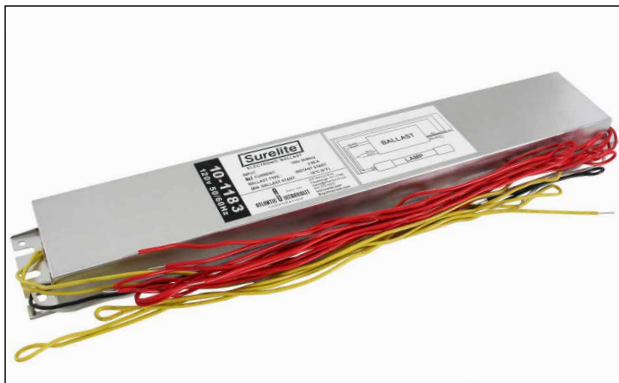

Specifications

Model Number: 10-1183
Input Voltage: 120v
Frequency: 50/60 Hz.
Lamp Types: See Chart On Next Page
Size: 19.25" x 3.0" x 1.25"
Weight: 4lbs 15oz
Mounting: Slotted Mounting Tabs

120v 50/60Hz 10-1183	 ELECTRONIC BALLAST								
	<table border="0"> <tr> <td>INPUT:</td> <td>120v 50/60Hz</td> </tr> <tr> <td>MAX CURRENT:</td> <td>2.86 A</td> </tr> <tr> <td>BALLAST TYPE:</td> <td>INSTANT START</td> </tr> <tr> <td>MIN. BALLAST START:</td> <td>- 18°C (0°F)</td> </tr> </table>	INPUT:	120v 50/60Hz	MAX CURRENT:	2.86 A	BALLAST TYPE:	INSTANT START	MIN. BALLAST START:	- 18°C (0°F)
	INPUT:	120v 50/60Hz							
MAX CURRENT:	2.86 A								
BALLAST TYPE:	INSTANT START								
MIN. BALLAST START:	- 18°C (0°F)								
 ATLANTIC U ULTRAVIOLET CORPORATION®	375 Marcus Blvd Hauppauge, NY 11788 Sales@AtlanticUV.com 631.273.0500 Ultraviolet.com BuyUltraviolet.com								

Lamp Types

Instant Start Lamps
200 Watt Aqua UV
Emperor Aquatics 21200
FL-2329
05-3236

***Note: This Ballast Case Must Be Grounded**

Connections

The information and recommendations contained in this publication are based upon data collected by the Atlantic Ultraviolet Corporation® and are believed to be correct. However, no guarantee or warranty of any kind, expressed or implied, is made with respect to the information contained herein. Specifications and information are subject to change without notice.