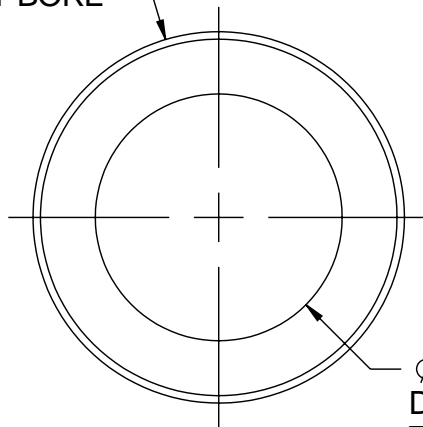

NOTES :

- 1. KIT CONTAINS:
ONE .5 OZ TUBE- 598 BLACK LOCTITE
THREE - 109843 SEALS
ONE - 100301 END CAP

Ø 1.50 SEAL
POCKET BORE

Ø 1.00 SHAFT
DIAMETER AT
THE SEAL

3X NITIRLE SEAL, PART NUMBER- 109843
(ONLY 2 WILL BE USED IN A 2 SHAFT GEARBOX)

Ø 1.50 SEAL
POCKET BORE

1X SOLID END CAP, PART NUMBER- 100301
(NOT USED WITH A 3 SHAFT GEARBOX)

.187

 SUPERIOR GEARBOX COMPANY
WWW.SUPERIORGEARBOXDIRECT.COM

KIT, SEAL, R100, 1.00" SHAFTS

SIZE B	PART NO. R100-8Z00-K0289	REV -
SCALE 1:1	DO NOT SCALE DRAWING	SHEET 1 OF 1