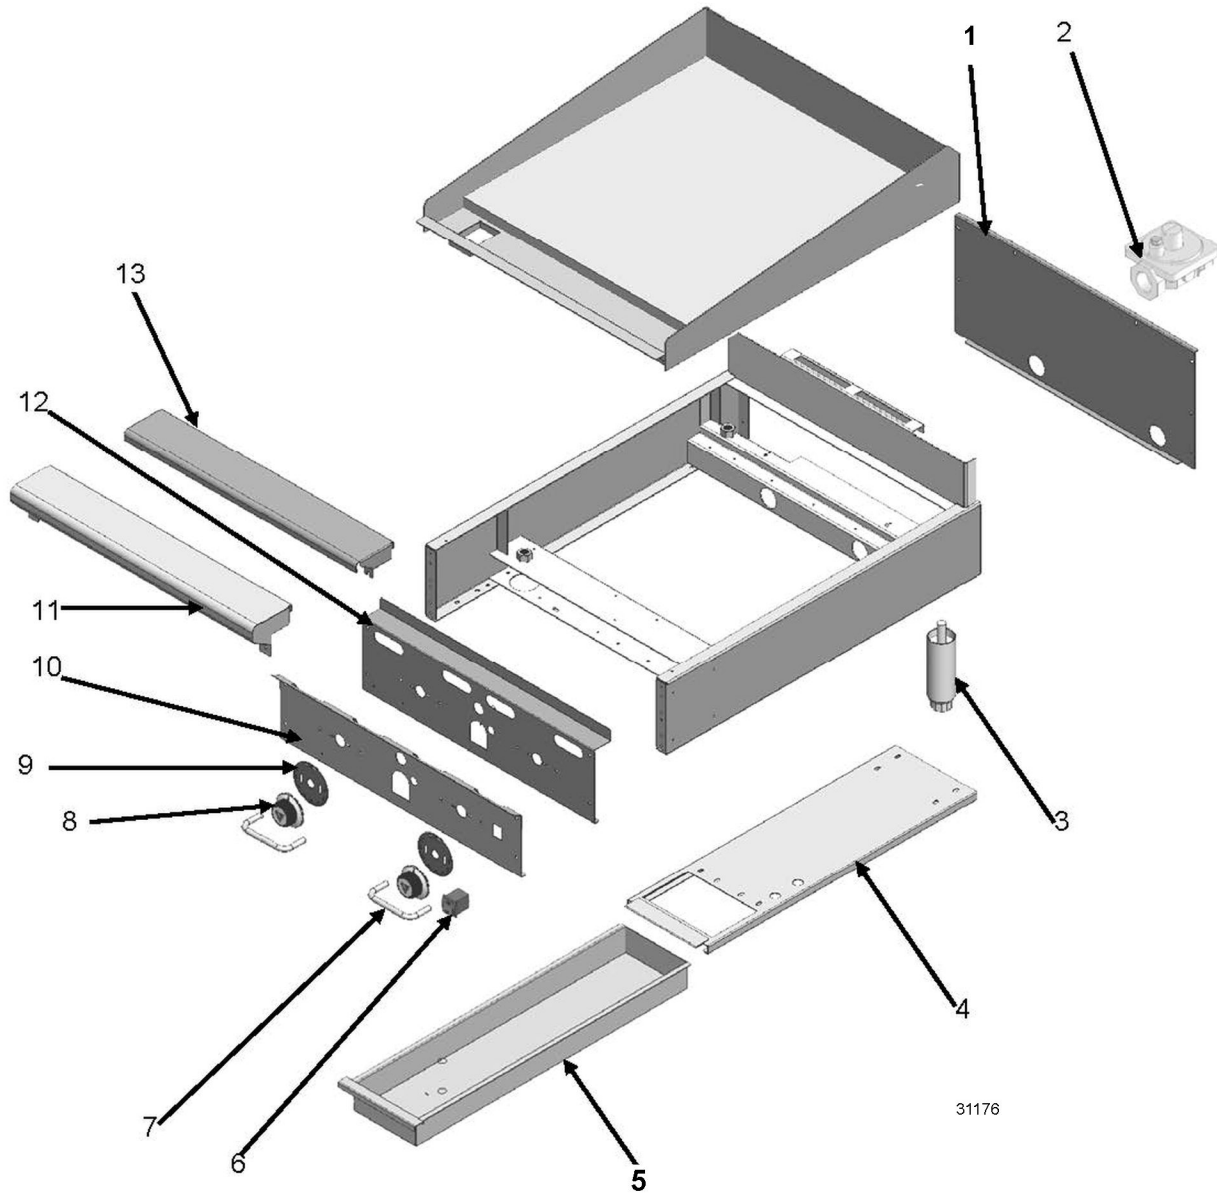

900RX AND MSA MODELS MANUFACTURED PRIOR TO MARCH 2010 EXTERIOR COMPONENTS