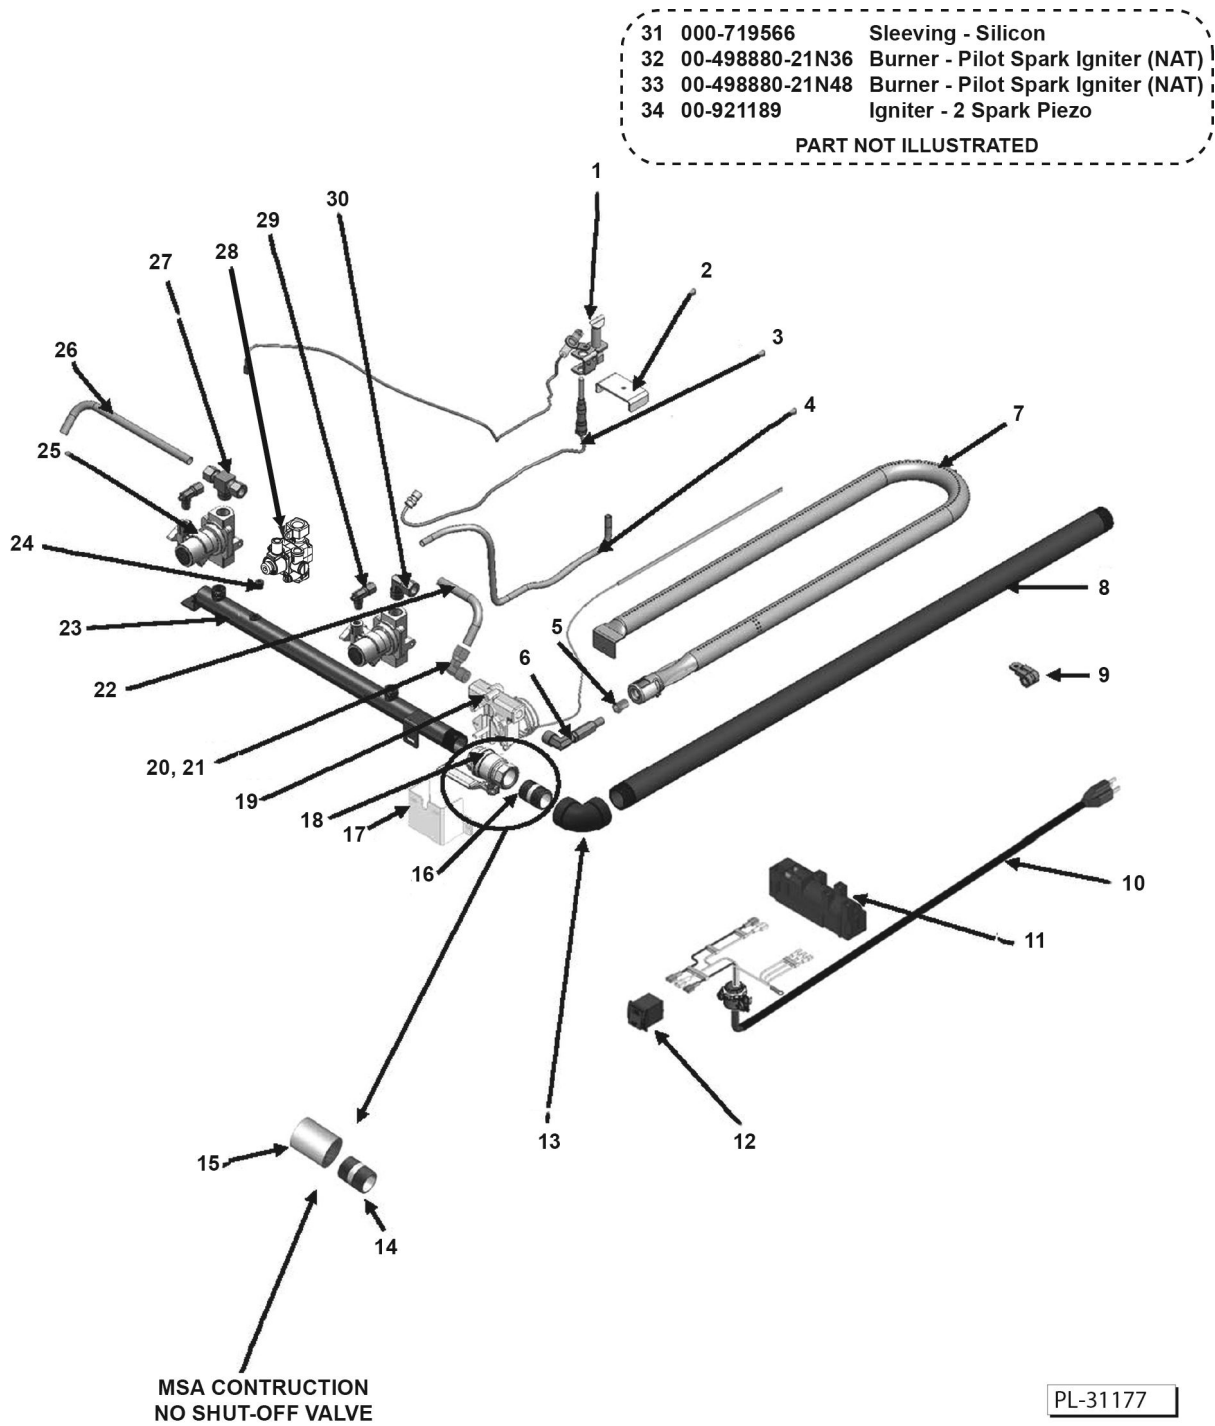

900RX AND MSA MODELS MANUFACTURED MARCH 2010 TO PRESENT INTERIOR COMPONENTS