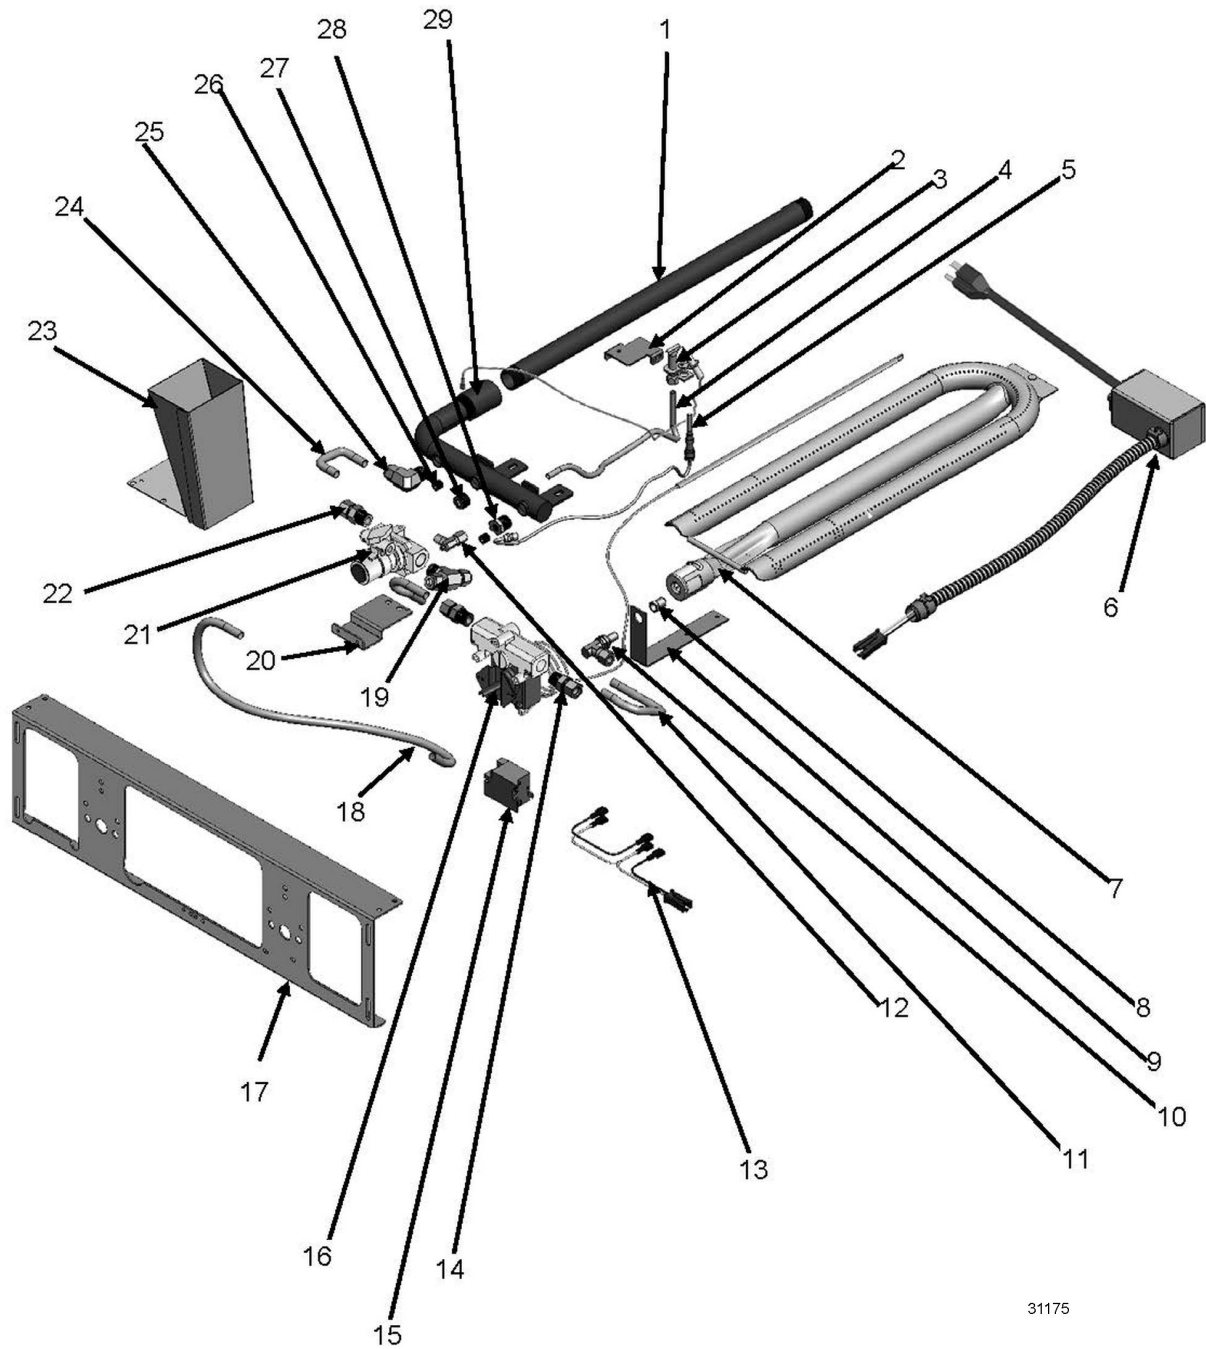

Table of Contents

5	900RX AND MSA MODELS MANUFACTURED PRIOR TO MARCH 2010 INTERIOR COMPONENTS
9	900RX AND MSA MODELS MANUFACTURED PRIOR TO MARCH 2010 EXTERIOR COMPONENTS
11	900RX AND MSA MODELS MANUFACTURED MARCH 2010 TO PRESENT INTERIOR COMPONENTS
15	900RX AND MSA MODELS MANUFACTURED MARCH 2010 TO PRESENT EXTERIOR COMPONENTS

900RX AND MSA MODELS MANUFACTURED PRIOR TO MARCH 2010 INTERIOR COMPONENTS