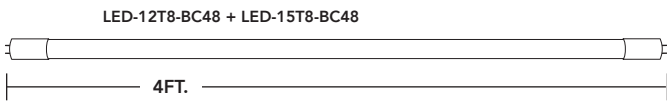

T8 RETROFITS BALLAST COMPATIBLE - TYPE A

PART NUMBER BUILDER

MFR	WATTAGE	PRODUCT	CCT	TECHNOLOGY	LENGTH (IN)	GENERATION
LED		T8		BC		G3
	8		835=3500K/85CRI		24	
	10		840=4000K/85CRI		36	
	12		850=5000K/85CRI		48	
	15					

ORDERING EXAMPLE
LED-8T8-840BC24-G3

ORDERING GUIDE

PART #	UPC	REPLACES	WATTAGE	LUMENS	CCT (K)	BASE	LENGTH
LED-8T8-835BC24-G3	844006022709	17W	9W	1200	3500	G13	2 FT
LED-8T8-840BC24-G3	844006022716	17W	9W	1250	4000	G13	2 FT
LED-8T8-850BC24-G3	844006022723	17W	9W	1250	5000	G13	2 FT
LED-10T8-835BC36-G3	844006022747	25W	12W	1400	3500	G13	3 FT
LED-10T8-840BC36-G3	844006022754	25W	12W	1450	4000	G13	3 FT
LED-10T8-850BC36-G3	844006022761	25W	12W	1450	5000	G13	3 FT
LED-12T8-835BC48-G3	844006022785	32W	12W	1700	3500	G13	4 FT
LED-12T8-840BC48-G3	844006022792	32W	12W	1800	4000	G13	4 FT
LED-12T8-850BC48-G3	844006022808	32W	12W	1800	5000	G13	4 FT
LED-15T8-835BC48-G3	844006022822	32W	15W	2100	3500	G13	4 FT
LED-15T8-840BC48-G3	844006022839	32W	15W	2200	4000	G13	4 FT
LED-15T8-850BC48-G3	844006023846	32W	15W	2200	5000	G13	4 FT