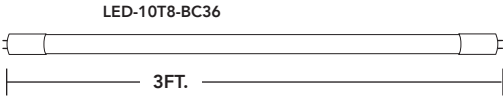

T8 RETROFITS BALLAST COMPATIBLE - TYPE A

PART NUMBER BUILDER

MFR	WATTAGE	PRODUCT	CCT	TECHNOLOGY	LENGTH (IN)	GENERATION
LED		T8		BC		G3
	8		835=3500K/85CRI		24	
	10		840=4000K/85CRI		36	
	12		850=5000K/85CRI		48	
	15					

ORDERING EXAMPLE
LED-8T8-840BC24-G3

ORDERING GUIDE

PART #	UPC	REPLACES	WATTAGE	LUMENS	CCT (K)	BASE	LENGTH
LED-8T8-835BC24-G3	844006022709	17W	9W	1200	3500	G13	2 FT
LED-8T8-840BC24-G3	844006022716	17W	9W	1250	4000	G13	2 FT
LED-8T8-850BC24-G3	844006022723	17W	9W	1250	5000	G13	2 FT
LED-10T8-835BC36-G3	844006022747	25W	12W	1400	3500	G13	3 FT
LED-10T8-840BC36-G3	844006022754	25W	12W	1450	4000	G13	3 FT
LED-10T8-850BC36-G3	844006022761	25W	12W	1450	5000	G13	3 FT
LED-12T8-835BC48-G3	844006022785	32W	12W	1700	3500	G13	4 FT
LED-12T8-840BC48-G3	844006022792	32W	12W	1800	4000	G13	4 FT
LED-12T8-850BC48-G3	844006022808	32W	12W	1800	5000	G13	4 FT
LED-15T8-835BC48-G3	844006022822	32W	15W	2100	3500	G13	4 FT
LED-15T8-840BC48-G3	844006022839	32W	15W	2200	4000	G13	4 FT
LED-15T8-850BC48-G3	844006023846	32W	15W	2200	5000	G13	4 FT