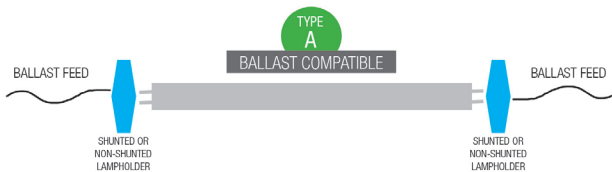

## easiest installation

works on  
instant start  
ballasts

- 8W, 10W, 12W & 15W models.
- Available in 2ft, 3ft & 4ft lengths.
- 3500K, 4000K & 5000K color options.
- Beautiful uniform illumination from our glass construction.
- Frosted lens softens the light output.