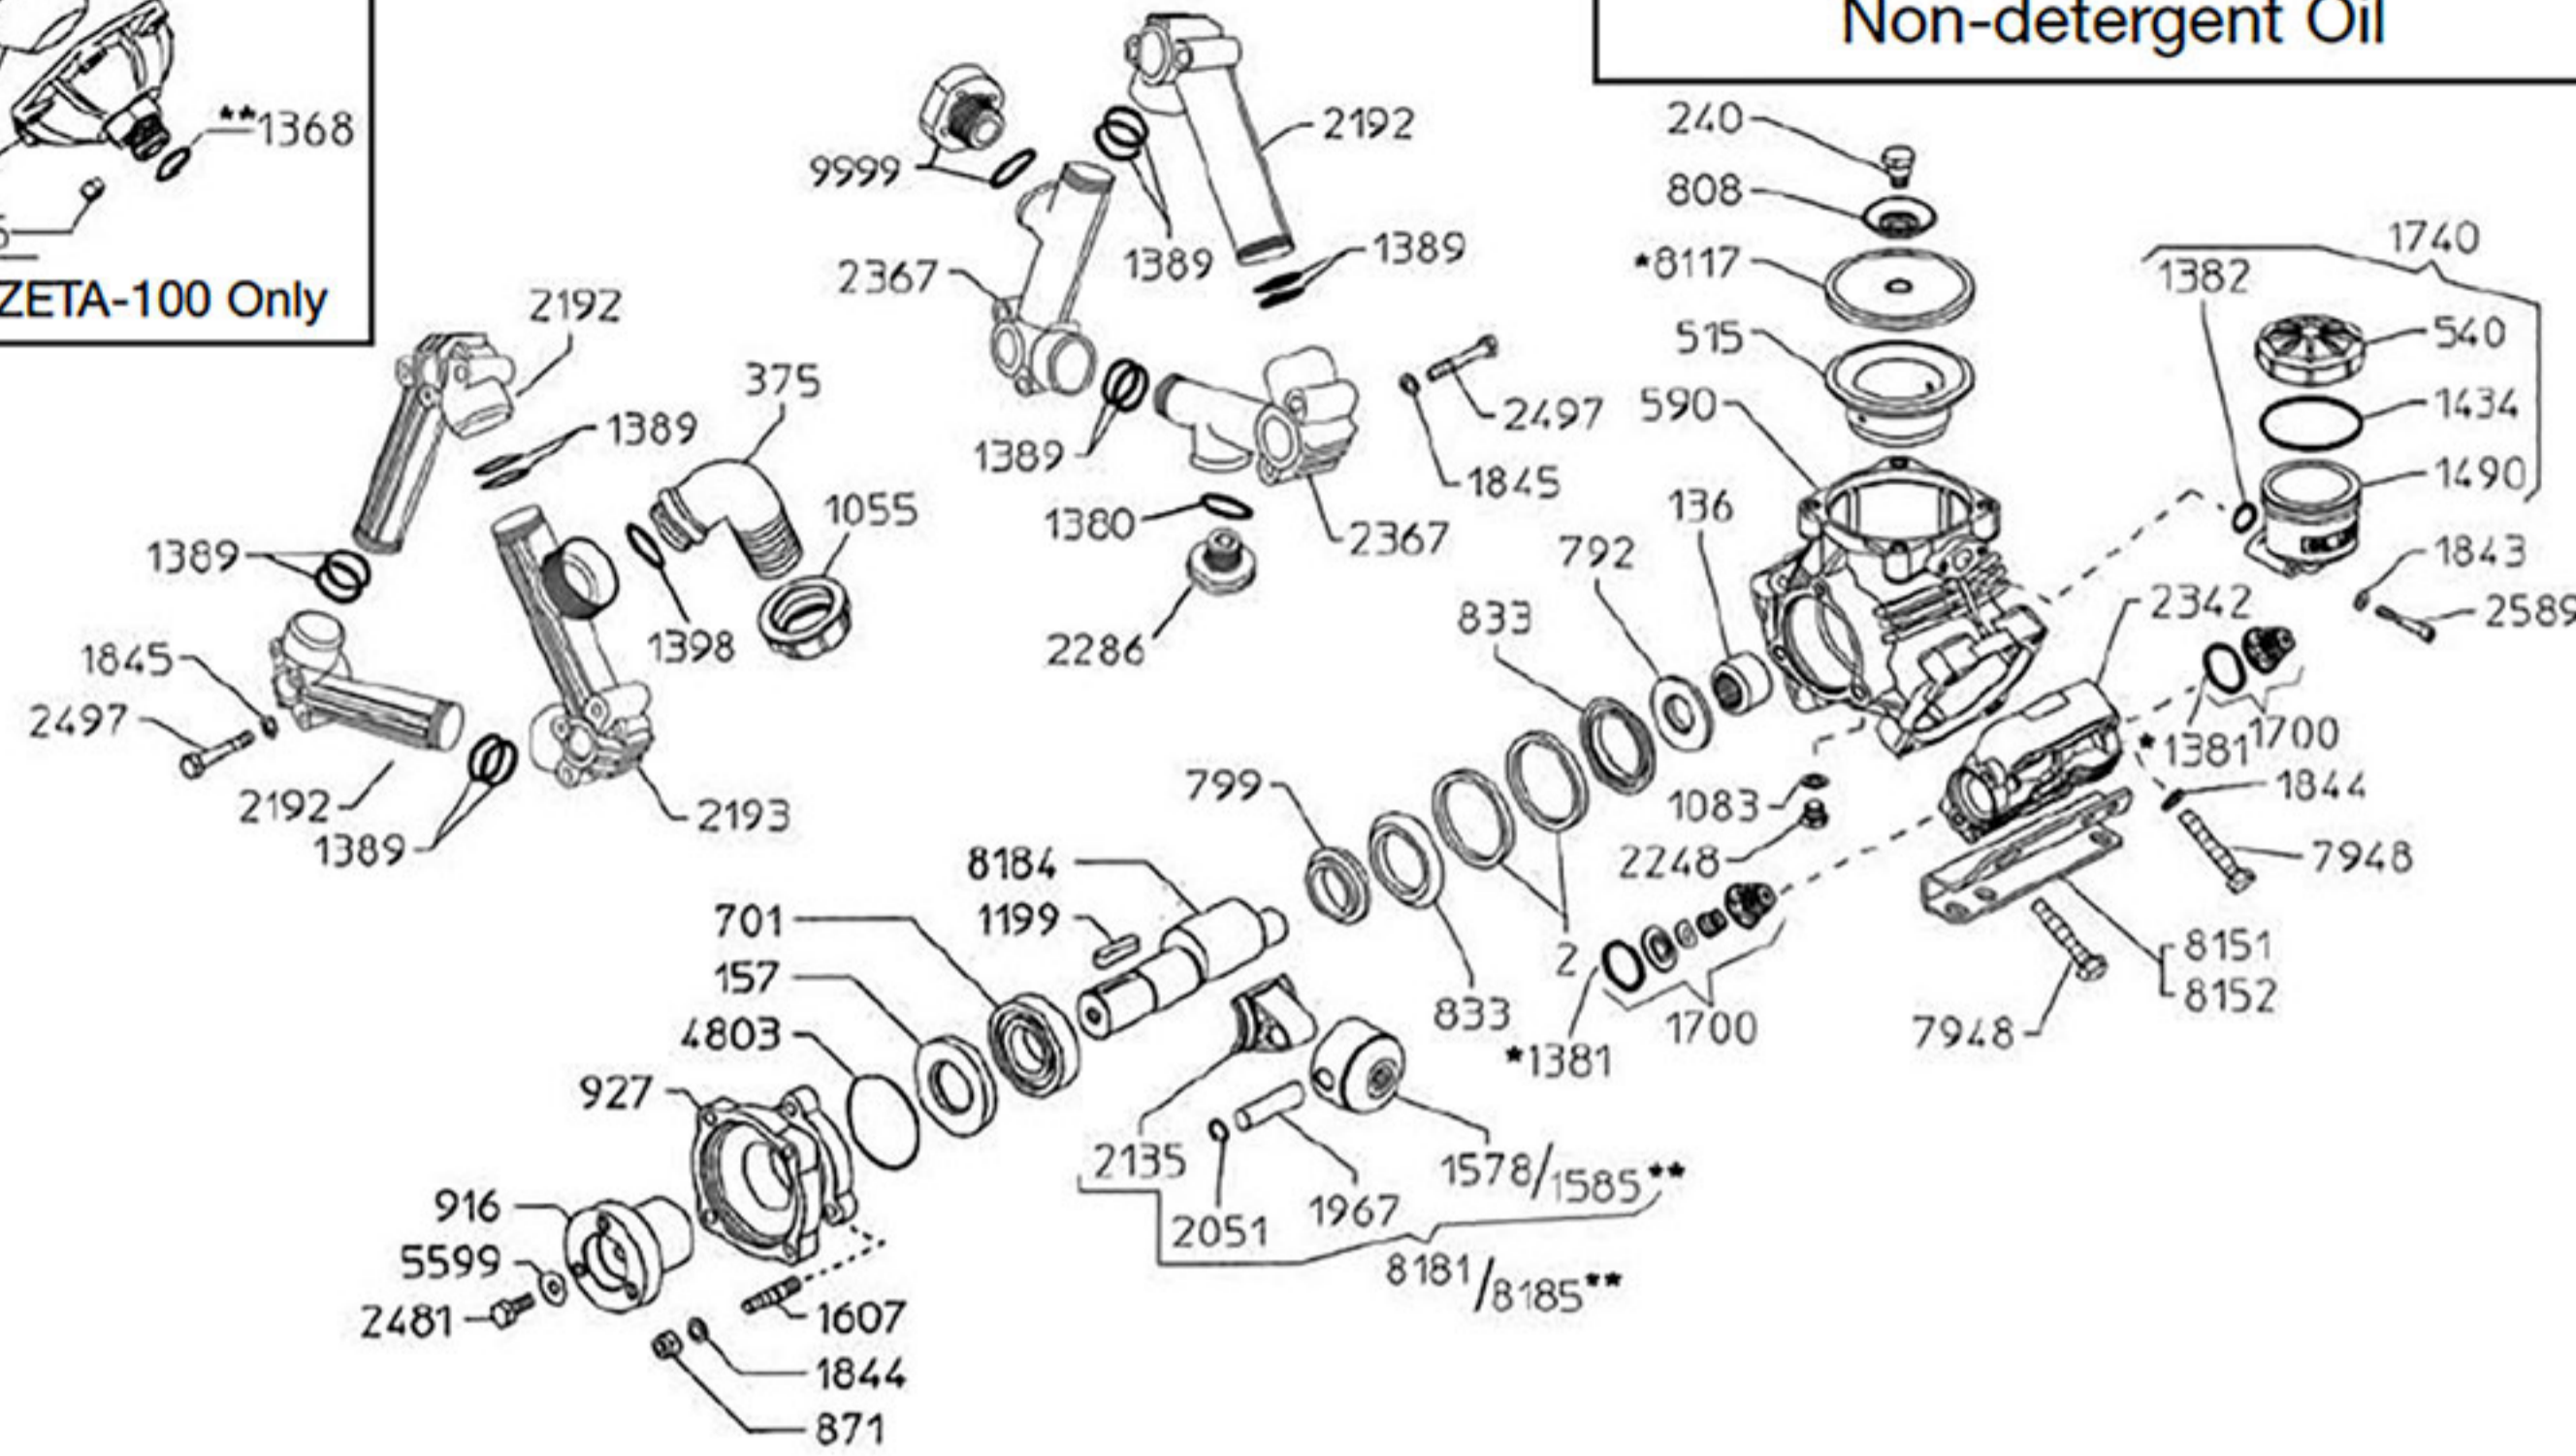

ZETA-85 & ZETA-100

Exploded View Diagram and Parts List

ZETA-85 & ZETA-100 PUMPS
 Require 32 oz.
UDOR LUBE,
 or SAE 30W
 Non-detergent Oil

Ref #	Part #	Description	Qty
2	U0001.01*	Retainer Ring	2
81***		Accumulator Bottom (ZETA-100)	1
136		Bearing	1
157	U0007.05	Seal	1
240		Diaphragm Bolt	3
375	U0202.78*	Suction Elbow	1
515		Piston Sleeve (ZETA-85)	3
516***		Piston Sleeve (ZETA-100)	3
540	U0208.98	Oil Cap	1
557***	U0208.20	Accumulator Cover (ZETA-100)	1
590		Crankcase	1
701	U0214.05*	Bearing	1
747***		Air Valve Cap (ZETA-100)	1
792		Spacer	1
799		Washer	1
808	U0301.43*	Diaphragm Washer	3
833		Rod Spacer	2
845***		Nut	6
871		Nut	3
916		Crank Adapter	1
927		Adapter Flange	1
1055	U0604.50	Barb Nut	1
1083	U0605.49*	Plug Gasket	1
1122***	U0608.15*	Air Valve Assembly	1
1199		Key	1
1300***	U0903.14	Accumulator Diaphragm (ZETA-100)	1
1368	U1101.04	O-Ring	1
1376***	U1101.16	O-Ring	1
1380	U1101.25	O-Ring	1
1381**	U1101.27	O-Ring	6
1382	U1101.29	O-Ring	1
1389	U1101.41	O-Ring	12
1398	U1101.42	O-Ring	1
1434	U1101.D1	O-Ring	1

Number	Part #	Description	Qty
1490		Oil Reservoir	1
1578		Piston (ZETA-85)	3
1585***		Piston (ZETA-100)	3
1607		Stud	3
1700	U6006.36	Valve Assembly	6
1740	U6033.01	Oil Reservoir Assembly	1
1811***		Accumulator Assembly (ZETA-100)	1
1843		Washer	2
1844	U1403.09	Washer	12
1845	U1403.10	Washer	18
1967		Connecting Rod Pin	3
2051	U1506.15*	Snap Ring	6
2135		Connecting Rod	3
2192	U1601.25	Manifold Tube	3
2193	U1601.26*	Intake Manifold Tube	1
2248		Oil Plug	1
2286	U1603.87*	Discharge Plug	1
2342	U1604.94*	Head	3
2367	U1605.28*	Discharge Manifold Tube	2
2481		Bolt	1
2482***	U1804.09*	Bolt	6
2497	U1804.10*	Bolt	12
2589	U1805.31*	Bolt	2
4803		O-Ring	1
5599		Washer	1
7948	U1804.45*	Bolt	12
8117**	U0903.38	Piston Diaphragm (DESMOPAN)	3
8151	U1202.63*	Mounting Rail - Right Side	1
8152	U1202.64*	Mounting Rail - Left Side	1
8181		Piston & Rod Assembly (ZETA-85)	3
8184		Crankshaft	1
8185***		Piston & Rod Assembly (ZETA-100)	3
9999		Regulator Adapter	1