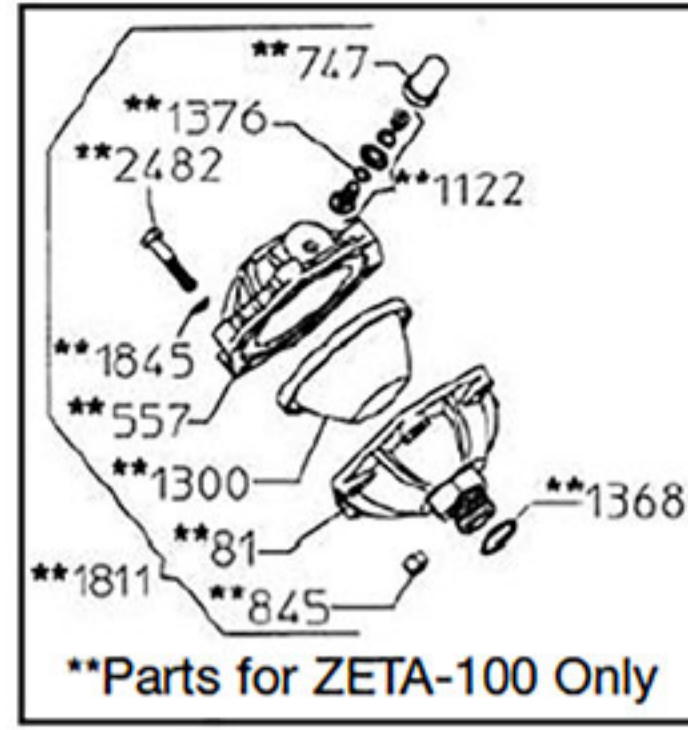

ZETA-85 & ZETA-100

Exploded View Diagram and Parts List

ZETA-85 & ZETA-100 PUMPS
 Require 32 oz.
UDOR LUBE,
 or SAE 30W
 Non-detergent Oil

Ref #	Part #	Description	Qty
2	U0001.01*	Retainer Ring	2
81***		Accumulator Bottom (ZETA-100)	1
136		Bearing	1
157	U0007.05	Seal	1
240		Diaphragm Bolt	3
375	U0202.78*	Suction Elbow	1
515		Piston Sleeve (ZETA-85)	3
516***		Piston Sleeve (ZETA-100)	3
540	U0208.98	Oil Cap	1
557***	U0208.20	Accumulator Cover (ZETA-100)	1
590		Crankcase	1
701	U0214.05*	Bearing	1
747***		Air Valve Cap (ZETA-100)	1
792		Spacer	1
799		Washer	1
808	U0301.43*	Diaphragm Washer	3
833		Rod Spacer	2
845***		Nut	6
871		Nut	3
916		Crank Adapter	1
927		Adapter Flange	1
1055	U0604.50	Barb Nut	1
1083	U0605.49*	Plug Gasket	1
1122***	U0608.15*	Air Valve Assembly	1
1199		Key	1
1300***	U0903.14	Accumulator Diaphragm (ZETA-100)	1
1368	U1101.04	O-Ring	1
1376***	U1101.16	O-Ring	1
1380	U1101.25	O-Ring	1
1381**	U1101.27	O-Ring	6
1382	U1101.29	O-Ring	1
1389	U1101.41	O-Ring	12
1398	U1101.42	O-Ring	1
1434	U1101.D1	O-Ring	1

Number	Part #	Description	Qty
1490		Oil Reservoir	1
1578		Piston (ZETA-85)	3
1585***		Piston (ZETA-100)	3
1607		Stud	3
1700	U6006.36	Valve Assembly	6
1740	U6033.01	Oil Reservoir Assembly	1
1811***		Accumulator Assembly (ZETA-100)	1
1843		Washer	2
1844	U1403.09	Washer	12
1845	U1403.10	Washer	18
1967		Connecting Rod Pin	3
2051	U1506.15*	Snap Ring	6
2135		Connecting Rod	3
2192	U1601.25	Manifold Tube	3
2193	U1601.26*	Intake Manifold Tube	1
2248		Oil Plug	1
2286	U1603.87*	Discharge Plug	1
2342	U1604.94*	Head	3
2367	U1605.28*	Discharge Manifold Tube	2
2481		Bolt	1
2482***	U1804.09*	Bolt	6
2497	U1804.10*	Bolt	12
2589	U1805.31*	Bolt	2
4803		O-Ring	1
5599		Washer	1
7948	U1804.45*	Bolt	12
8117**	U0903.38	Piston Diaphragm (DESMOPAN)	3
8151	U1202.63*	Mounting Rail - Right Side	1
8152	U1202.64*	Mounting Rail - Left Side	1
8181		Piston & Rod Assembly (ZETA-85)	3
8184		Crankshaft	1
8185***		Piston & Rod Assembly (ZETA-100)	3
9999		Regulator Adapter	1