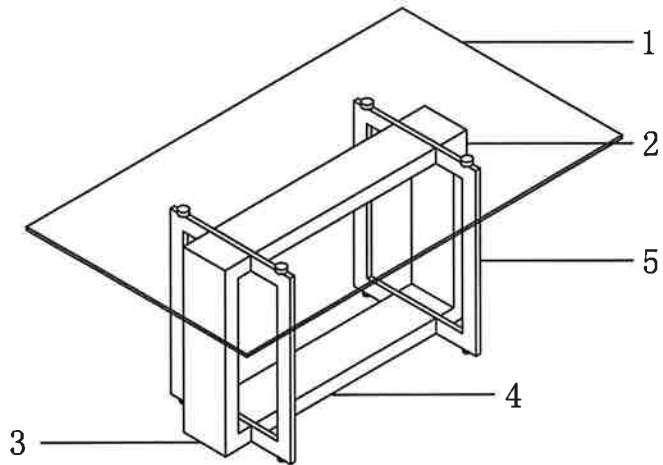

# ASSEMBLY INSTRUCTION

Item name: OLYMPIA

number: G5515-41/G5515-45/G5515-47 TABLE

STEP1

STEP2

STEP3

HDWR		G5515-47	
A		8pcs	Washer $\Phi 22\text{mm}$
B		8pcs	Bolt M8*75mm
C		8pcs	Lock Washer $\Phi 8\text{mm}$
D		1pc	Allen Wrench 6mm
E		8pcs	Wooden Dowel $\Phi 8*50\text{mm}$
F		4pcs	Set Screw M6*10mm
G		1pc	Wrench 128*3mm
H		4pcs	M8*15- $\Phi 30*25$ (H) mm

		Part Description	Quantity
G5515-41	1		1
G5515-45	2		2
	3	 (M8x18- $\phi$ 50x25mm)	2
	4		2
G5515-47	5		2
	HDWR	HDWR PACK	1