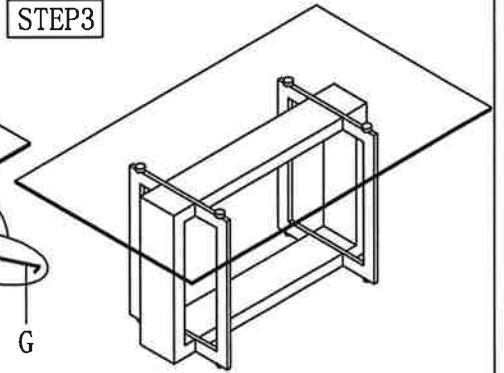

# ASSEMBLY INSTRUCTION

Item name: OLYMPIA

number: G5515-41/G5515-45/G5515-47 TABLE

STEP1

STEP2

STEP3

HDWR		G5515-47	
A		8pcs	Washer $\Phi 22\text{mm}$
B		8pcs	Bolt M8*75mm
C		8pcs	Lock Washer $\Phi 8\text{mm}$
D		1pc	Allen Wrench 6mm
E		8pcs	Wooden Dowel $\Phi 8*50\text{mm}$
F		4pcs	Set Screw M6*10mm
G		1pc	Wrench 128*3mm
H		4pcs	M8*15- $\Phi 30*25$ (H) mm

		Part Description	Quantity
G5515-41	1		1
G5515-45	2		2
	3	 (M8x18- $\phi$ 50x25mm)	2
	4		2
G5515-47	5		2
	HDWR	HDWR PACK	1