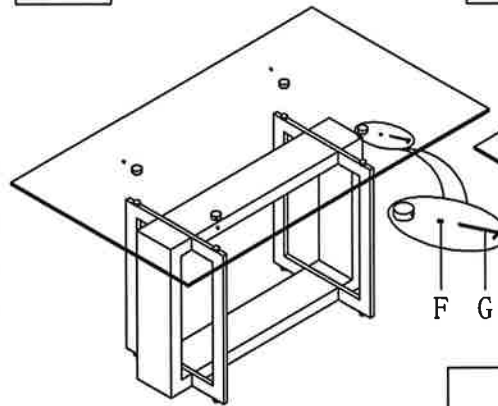

# ASSEMBLY INSTRUCTION

Item name: OLYMPIA

number: G5515-41/G5515-45/G5515-47 TABLE

STEP1

STEP2

STEP3

HDWR		G5515-47	
A		8pcs	Washer $\Phi 22\text{mm}$
B		8pcs	Bolt M8*75mm
C		8pcs	Lock Washer $\Phi 8\text{mm}$
D		1pc	Allen Wrench 6mm
E		8pcs	Wooden Dowel $\Phi 8*50\text{mm}$
F		4pcs	Set Screw M6*10mm
G		1pc	Wrench 128*3mm
H		4pcs	M8*15- $\Phi 30*25$ (H) mm

		Part Description	Quantity
G5515-41	1		1
G5515-45	2		2
	3	 (M8x18- $\phi$ 50x25mm)	2
	4		2
G5515-47	5		2
	HDWR	HDWR PACK	1