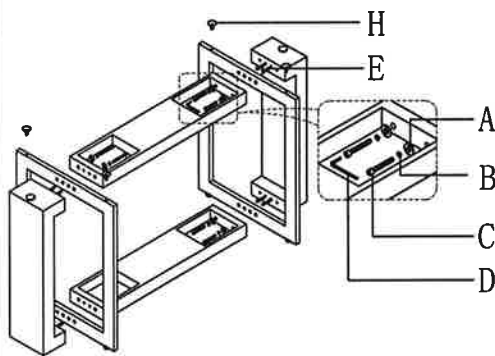

# ASSEMBLY INSTRUCTION

Item name: OLYMPIA

number: G5515-41/G5515-45/G5515-47 TABLE

STEP1

STEP2

STEP3

HDWR		G5515-47	
A		8pcs	Washer $\Phi 22\text{mm}$
B		8pcs	Bolt M8*75mm
C		8pcs	Lock Washer $\Phi 8\text{mm}$
D		1pc	Allen Wrench 6mm
E		8pcs	Wooden Dowel $\Phi 8*50\text{mm}$
F		4pcs	Set Screw M6*10mm
G		1pc	Wrench 128*3mm
H		4pcs	M8*15- $\Phi 30*25$ (H) mm

		Part Description	Quantity
G5515-41	1		1
G5515-45	2		2
	3	 (M8x18- $\phi$ 50x25mm)	2
	4		2
G5515-47	5		2
	HDWR	HDWR PACK	1