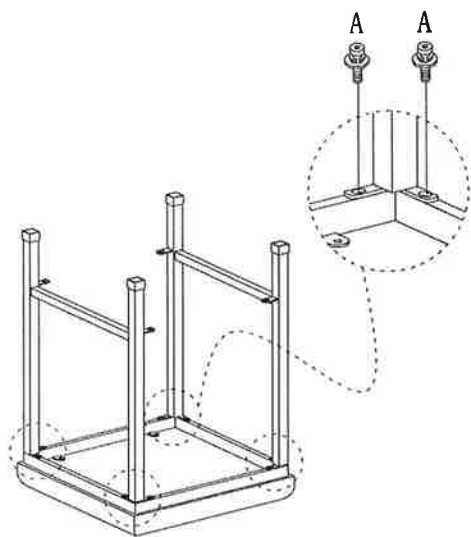

| | | | |
|----------|---|--|----|
| W3075-77 | A |  | 1X |
| W3075-77 | B |  | 1X |
| W3075-77 | C |  | 1X |
| W3075-77 | D |  | 1X |
| W3075-77 | E |  | 1X |
| W3075-77 | F |  | 2X |
| W3075-77 | G |  | 3X |
| W3075-77 | H |  Two hole | 1X |
| W3075-77 | I |  (1/4*φ24*15mm) | 6X |

W3077-75 COMET-30X48CTR PUB TBLE 3PC

1

2

3

| | | | |
|---|---|-----|-----------------|
| A |  | 30X | 1/4"-20X15mm FH |
| B |  | 1X | M4 |

W3077-75 COMET-30X48CTR PUB TBLE 3PC

4

5

| | | | |
|---|---|-----|-----------------|
| A |  | 30X | 1/4"-20X15mm FH |
| B |  | 1X | M4 |

| | | | |
|----------|---|---|----|
| W3077-75 | A |  | 1X |
| W3077-75 | B |  | 2X |
| W3077-75 | C |  | 2X |
| W3077-75 | D |  (25*25mm) | 4X |

W3077-75 COMET-30X48CTR PUB TBLE 3PC

1

2

3

| | | | |
|---|---|-----|-----------------|
| A |  | 12X | 1/4"-20X15mm FH |
| B |  | 1X | M4 |