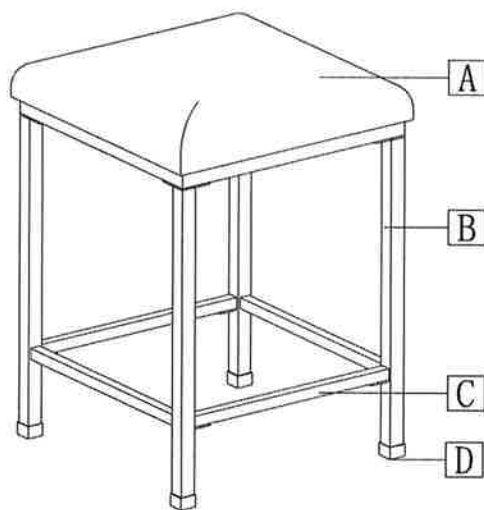

| | | | |
|----------|---|--|----|
| W3075-77 | A |  | 1X |
| W3075-77 | B |  | 1X |
| W3075-77 | C |  | 1X |
| W3075-77 | D |  | 1X |
| W3075-77 | E |  | 1X |
| W3075-77 | F |  | 2X |
| W3075-77 | G |  | 3X |
| W3075-77 | H |  Two hole | 1X |
| W3075-77 | I |  (1/4*φ24*15mm) | 6X |

W3077-75 COMET-30X48CTR PUB TBLE 3PC

1

2

3

| | | | |
|---|---|-----|-----------------|
| A |  | 30X | 1/4"-20X15mm FH |
| B |  | 1X | M4 |

W3077-75 COMET-30X48CTR PUB TBLE 3PC

4

5

| | | | |
|---|---|-----|-----------------|
| A |  | 30X | 1/4"-20X15mm FH |
| B |  | 1X | M4 |

| | | | |
|----------|---|---|----|
| W3077-75 | A |  | 1X |
| W3077-75 | B |  | 2X |
| W3077-75 | C |  | 2X |
| W3077-75 | D |  (25*25mm) | 4X |

W3077-75 COMET-30X48CTR PUB TBLE 3PC

1

2

3

| | | | |
|---|---|-----|-----------------|
| A |  | 12X | 1/4"-20X15mm FH |
| B |  | 1X | M4 |