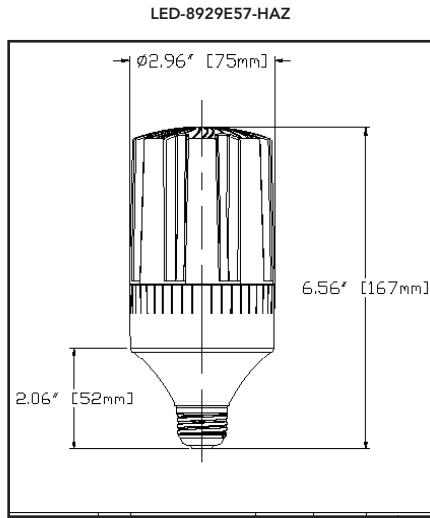

MODEL #	UPC	REPLACES	W	LUMENS	LPW	CCT (K)
LED-8929E57-HAZ	844006083250	Up to 150W	24W	3425	140	5700K
LED-8929M57-HAZ	844006083298					

*See page 2 for 347V models.

FOR PRODUCT INFO ("LED" MODEL #) CONTACT.....Light Efficient Design • 188 S. Northwest Highway • Cary, IL 60013 • 847.380.3540 • led-llc.com
 FOR PRODUCT INFO ("RP" MODEL #) CONTACT.....RemPhos by Light Efficient Design • 30 Log Bridge Road, Building 200 • Middleton, MA 01949 • 877.997.3674 • remphos.com

08.15.18 Information is subject to change without notice.

HAZARDOUS LOCATION RETROFIT

UL LISTED FOR CLASS 1 DIVISION 2 FIXTURES

MODEL #	UPC	REPLACES	W	LUMENS	LPW	CCT (K)
LED-8929E57-HAZ	844006083250	Up to 150W	24W	3425	140	5700K
LED-8929M57-HAZ	844006083298					
		CANADA 347V				
LED-8929E57C-HAZ	844006083250	Up to 150W	24W	3425	140	5700K
LED-8929M57C-HAZ	844006083298					