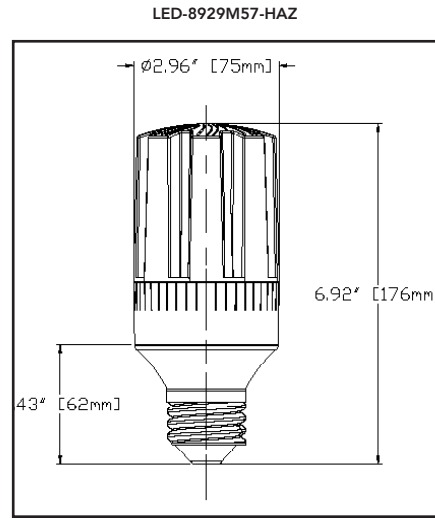

MODEL #	UPC	REPLACES	W	LUMENS	LPW	CCT (K)
LED-8929E57-HAZ	844006083250	Up to 150W	24W	3425	140	5700K
LED-8929M57-HAZ	844006083298					

*See page 2 for 347V models.

FOR PRODUCT INFO ("LED" MODEL #) CONTACT.....Light Efficient Design • 188 S. Northwest Highway • Cary, IL 60013 • 847.380.3540 • led-llc.com
 FOR PRODUCT INFO ("RP" MODEL #) CONTACT.....RemPhos by Light Efficient Design • 30 Log Bridge Road, Building 200 • Middleton, MA 01949 • 877.997.3674 • remphos.com

08.15.18 Information is subject to change without notice.

HAZARDOUS LOCATION RETROFIT

UL LISTED FOR CLASS 1 DIVISION 2 FIXTURES

MODEL #	UPC	REPLACES	W	LUMENS	LPW	CCT (K)
LED-8929E57-HAZ	844006083250	Up to 150W	24W	3425	140	5700K
LED-8929M57-HAZ	844006083298					
		CANADA 347V				
LED-8929E57C-HAZ	844006083250	Up to 150W	24W	3425	140	5700K
LED-8929M57C-HAZ	844006083298					