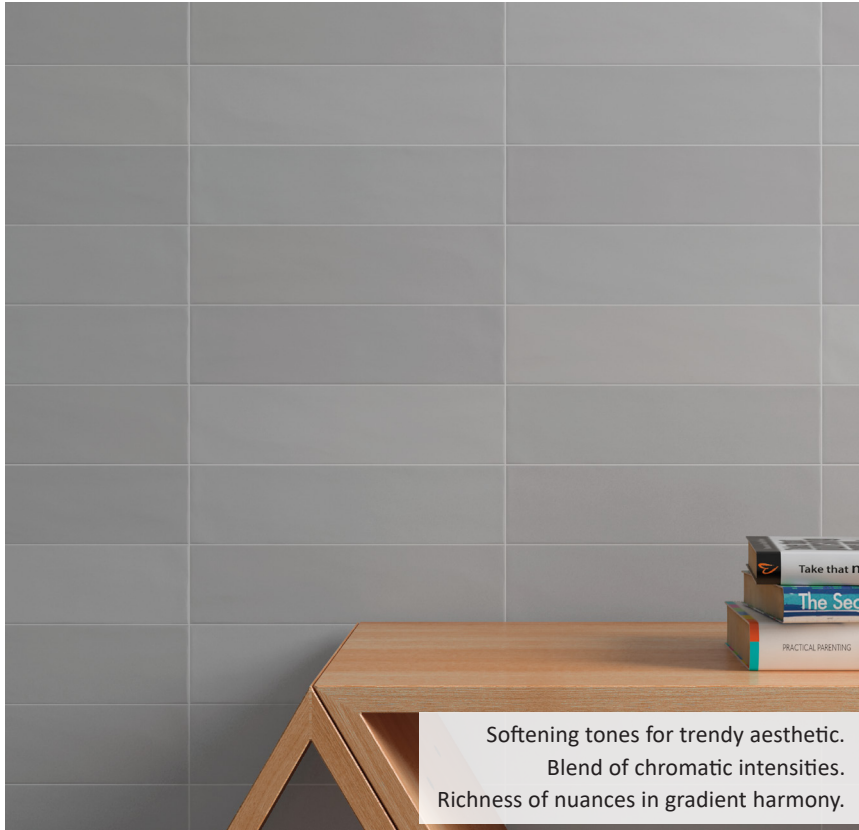

TENCER GRADIENT

GLAZED WALL TILE

tierra sol

Nominal Sizes

3x12

50/50

1.7" x 9.5"
Crayon

0.43" x 12"
Pencil Bullnose

Colours available in Matte

White

Blue

Greige

Black

Colours available in Glossy

White

Indigo

Greige

Special Order by Full Pallet

3x12 Gradient Decor in various colours, 0.43" x 0.43" Rounded Edge Corner

Recommended applications

Residential

Bath / Shower

Wall

Light commercial

Fireplace

Medium commercial

Indoor

Characteristics of tile

Low maintenance

Fade resistant

Resistant to fungus

Stain resistant

Hypoallergenic

Odour resistant

Technical specifications

Pattern Repeat

3x12: 8 different reliefs,
5 shades per colour

MOHS

n/a

PEI

n/a

Tile thickness

9.5 mm

Dynamic Coefficient of
Friction

n/a

Chemical
Resistance

GLA

Friction Coefficient

n/a

Variation

V1

V2

V3

V4

Moderate

Frost Resistance

n/a

Water Absorption

> 10%

Special instructions

- Shade variations between tiles is characteristic. Colour may vary from sample.
- For rectangular tiles, for both floor and wall, are not recommended to be installed using a 50/50 brick pattern. The only brick patterns acceptable are 40/60 or 30/70.

www.TierraSol.ca