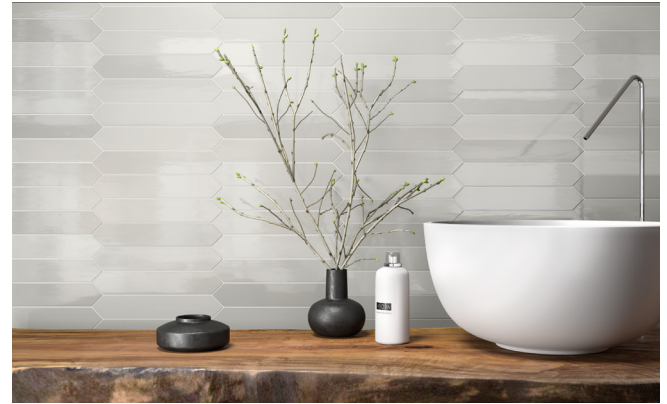

TENCER GRADIENT

GLAZED WALL TILE

tierra sol

Nominal Sizes

3x12

50/50

1.7" x 9.5"
Crayon

0.43" x 12"
Pencil Bullnose

Colours available in Matte

White

Blue

Greige

Black

Colours available in Glossy

White

Indigo

Greige

Special Order by Full Pallet

3x12 Gradient Decor in various colours, 0.43" x 0.43" Rounded Edge Corner

Recommended applications

Residential

Bath / Shower

Wall

Light commercial