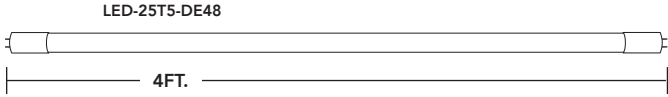

T5 RETROFITS BALLAST BYPASS - TYPE B - DOUBLE-ENDED POWER

easier to install

double ended power

- 25W models.
- Available in 4ft length.
- 3000K, 3500K, 4000K & 5000K color options.
- Beautiful uniform illumination from our glass construction.
- Patented integrated electrical safety switch for the safest possible double ended install.
- Frosted lens softens the light output.

PART #	UPC	REPLACES	WATTAGE	LUMENS	CCT (K)	BASE	LENGTH	QUICK SHIP
LED-25T5HO-835DE48-G3	844006023164	54W	25W	3300	3500K	G5	4 FT	•
LED-25T5HO-840DE48-G3	844006023171	54W	25W	3500	4000K	G5	4 FT	•
LED-25T5HO-850DE48-G3	844006023188	54W	25W	3500	5000K	G5	4 FT	•

05.02.19 Information is subject to change without notice.

T5 RETROFITS BALLAST BYPASS - TYPE B

PART NUMBER BUILDER

MFR	WATTAGE	PRODUCT	CCT	TECHNOLOGY	LENGTH (IN)	GENERATION
LED	25	T5HO		DE	48	G3

830=3000K/85CRI
 835=3500K/85CRI
 840=4000K/85CRI
 850=5000K/85CRI