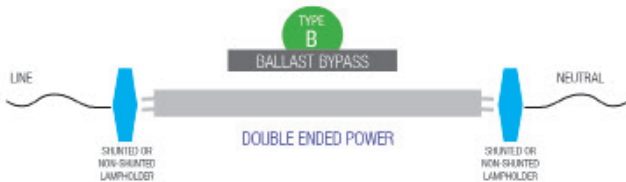

T5 RETROFITS BALLAST BYPASS - TYPE B - DOUBLE-ENDED POWER

easier to install

double ended power

- 25W models.
- Available in 4ft length.
- 3000K, 3500K, 4000K & 5000K color options.
- Beautiful uniform illumination from our glass construction.
- Patented integrated electrical safety switch for the safest possible double ended install.
- Frosted lens softens the light output.

PART #	UPC	REPLACES	WATTAGE	LUMENS	CCT (K)	BASE	LENGTH	QUICK SHIP
LED-25T5HO-835DE48-G3	844006023164	54W	25W	3300	3500K	G5	4 FT	•
LED-25T5HO-840DE48-G3	844006023171	54W	25W	3500	4000K	G5	4 FT	•
LED-25T5HO-850DE48-G3	844006023188	54W	25W	3500	5000K	G5	4 FT	•