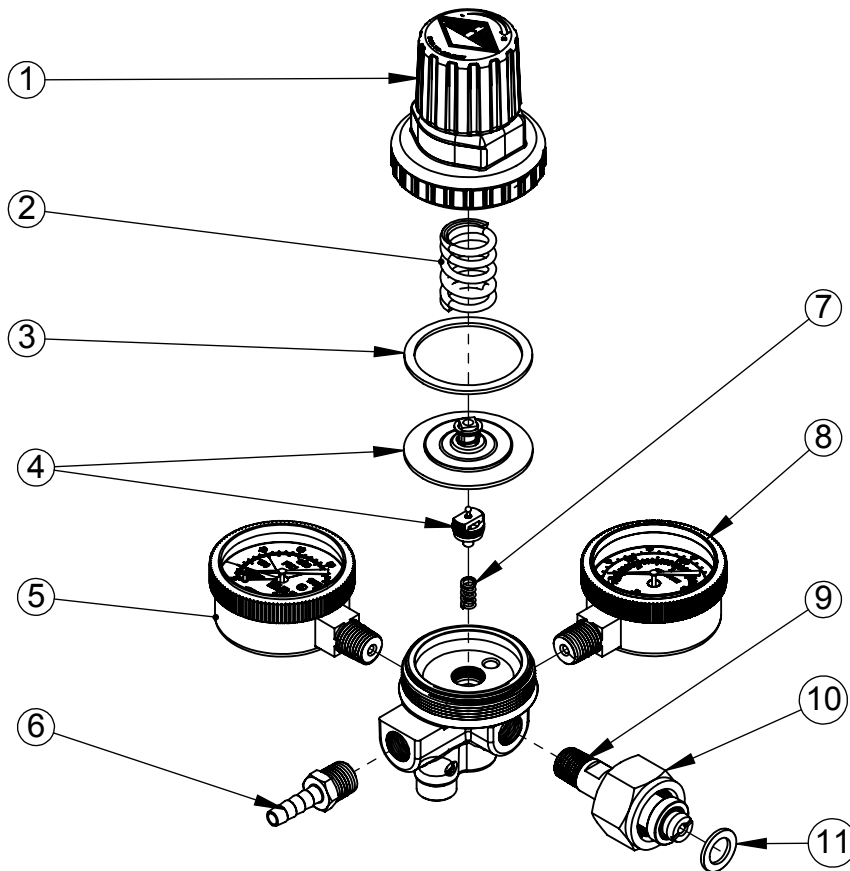

T742EN REGULATOR ASSEMBLY

PARTS BREAKDOWN

<u>ITEM</u>	<u>PART NO</u>	<u>DESCRIPTION</u>
1.	740-602	-POLY BONNET ASSEMBLY, SILVER CAP
2.	***	-LOW PRESSURE DIAPHRAGM SPRING
3.	***	-DIAPHRAGM/BONNET GASKET
4.	7740-15	-DIAPHRAGM REPAIR KIT - 2" BALL/SOCKET TYPE DIAPHRAGM, CAPSULE, AND FLAT SEAL
5.	6603-2000	-2000 PSI TANK GAUGE, LEFT HAND THREAD
6.	5144B	-1/4" HOSE BARB
7.	***	-CAPSULE SPRING
8.	624	-60 PSI GAUGE
9.	740-12E	-EURO CO2 TANK NIPPLE WITH WASHER, LEFT HAND THREAD
10.	440-13EUD	-EURO CO2 TANK NUT, 30 MM
11.	440-1204E	-NYLON WASHER

*** NOT NORMALLY REPLACED WHEN REPAIRING REGULATOR