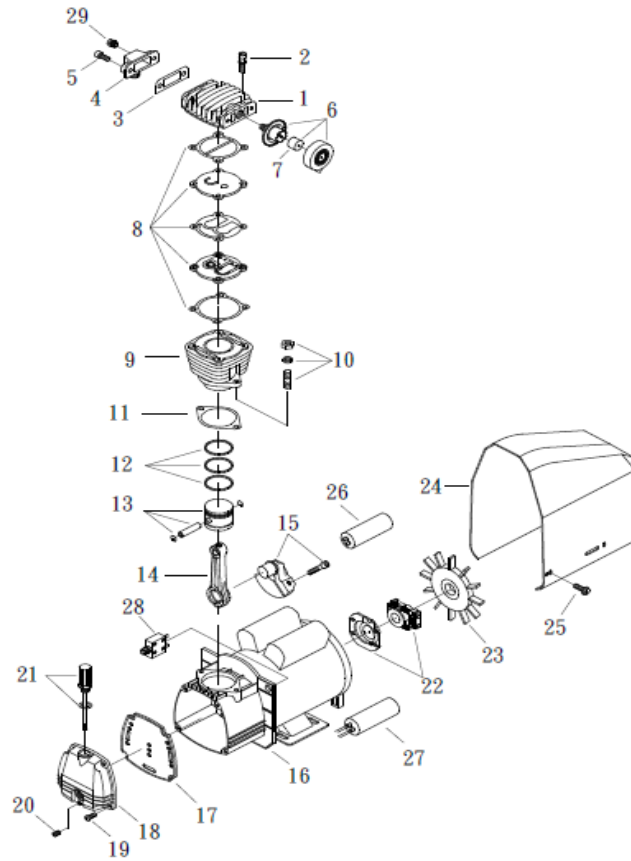

5 GALLON HIGH CFM AIR COMPRESSOR

AC255

REF	DESCRIPTION	QTY.	PART NUMBER
1	CYLINDER HEAD	1	42.012.010
2	ALLEN BOLT SET	4	
3	EXHAUST ELBOW GASKET	1	42.012.011
8	INLET & EXHAUST VALVE ASSEMBLY	1	
11	CYLINDER GASKET	1	
4	EXHAUST ELBOW	1	42.012.012
5	ALLEN BOLT SET	2	
6	AIR FILTER	1	42.012.013
7	FILTER ELEMENT	1	
12	PISTON RING SET	1	42.012.014
13	PISTON SET	1	
14	ROD	1	42.012.015
15	CRANKSHAFT & BALANCER	1	
17	FRONT COVER GASKET	1	42.012.016
18	FRONT COVER	1	42.012.017
19	BOLT	4	
20	PLUG	1	
21	DIPSTICK SET	1	42.012.018
22	CENTRIFUGAL SWITCH SET	1	42.012.019
23	COOLING FAN	1	42.012.020
24	SHROUD	1	42.012.021
25	BOLT	6	
26	STARTING CAPACITOR	1	42.012.022
27	RUNNING CAPACITOR	1	
28	THERMAL PROTECTOR	1	42.012.023
29	AUTO RELIEF VALVE	1	42.012.024