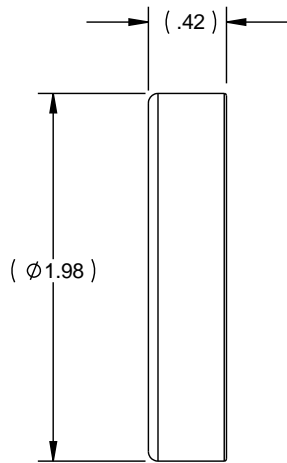

NOTES :

- 1. KIT CONTAINS:
FOUR X000-4300-F0178 CONES
FOUR X000-4300-F0177 RACES

4X X000-4300-F0177 RACES

4X X000-4300-F0178 CONES

 SUPERIOR GEARBOX COMPANY WWW.SUPERIORGEARBOXDIRECT.COM		
KIT, BEARING, R200		
SIZE B	PART NO. R200-8Z00-L0156	REV -
SCALE 1:1	DO NOT SCALE DRAWING	SHEET 1 OF 1