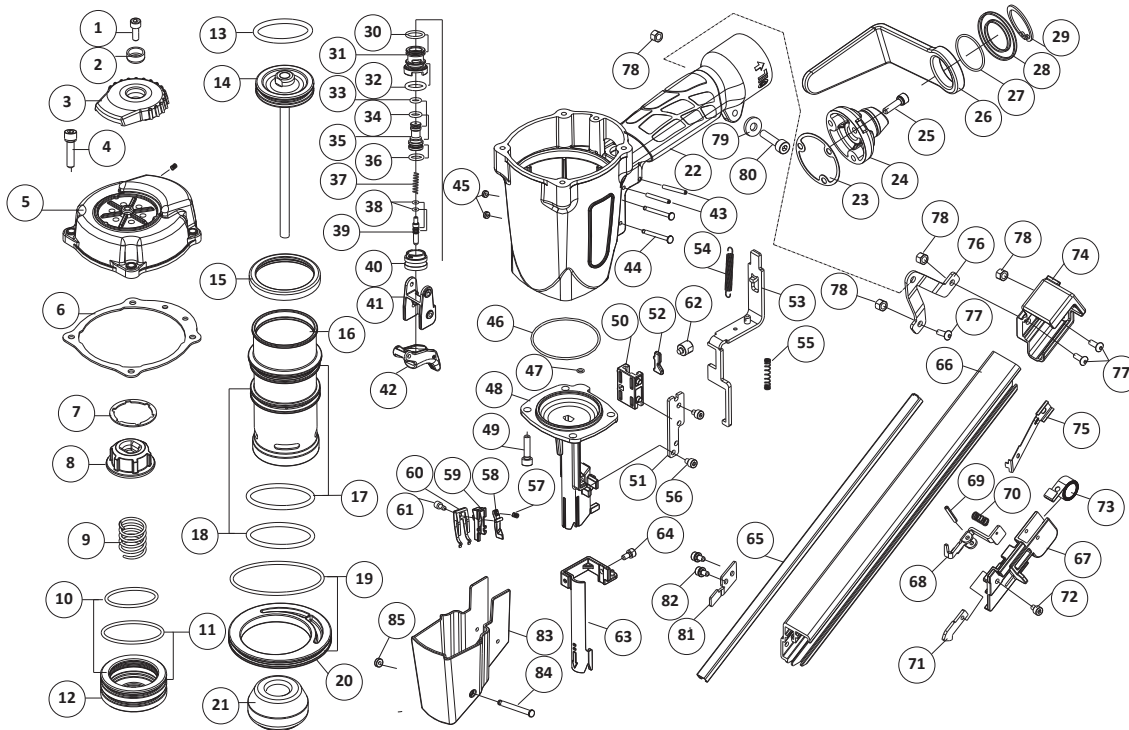

MODEL NMC150

SPOTNAILS®

Division of Peace Industries, LTD.

1100 Hicks Road, Rolling Meadows, IL 60008
 P: 847-259-1620
 customerservice@spotnails.com
 www.spotnails.biz

REF NO	PART NO.	DESCRIPTION	Q'TY	REF NO	PART NO.	DESCRIPTION	Q'TY
1	P-24739	Socket Screw	1	44	P-07538	Trigger Pin	2
2	P-32339	Bushing	1	45	P-64678	O-Ring	2
3	P-70066	Exhaust Deflector	1	46	P-64679	O-Ring	1
4	P-24740	Socket Screw	4	47	P-64680	O-Ring	1
5	P-60242	Cap	1	48	P-08533	Nose	1
6	P-62102	Gasket	1	49	P-24742	Socket Screw	4
7	P-03145	Spacer	1	50	P-53219	Safety Lever Guide	1
8	P-15295	Exhaust Seal	1	51	P-53220	Safety Guide	1
9	P-18608	Poppet Spring	1	52	P-53221	Upper Safety Lever(B)	1
10	P-64665	O-Ring	1	53	P-53222	Upper Safety Lever	1
11	P-64666	O-Ring	1	54	P-18610	Spring	1
12	P-63060	Poppet Valve	1	55	P-18611	Safety Spring	1
13	P-64667	O-Ring	1	56	P-24743	Socket Screw	2
14	AS-06146	Piston & Driver Assembly	1	57	P-18612	Spring	1
15	P-15296	Cylinder Seal	1	58	P-04121	Nail Stopper	1
16	P-05147	Cylinder	1	59	P-04122	Shaft Pin Nail Guide	1
17	P-64668	O-Ring	1	60	P-18613	Spring	1
18	P-64669	O-Ring	1	61	P-24744	Socket Screw	1
19	P-64670	O-Ring	1	62	P-07539	Safety Pin	1
20	P-03146	Guide Spacer	1	63	P-53223	Safety Nose	1
21	P-15297	Bumper	1	64	P-24745	Socket Screw	1
22	P-01325	Body	1	65	P-27200	Nails Guide	1
23	P-62103	Gasket	1	66	P-12634	Magazine	1
24	P-60243	End Cap	1	67	P-09259	Carriage	1
25	P-24741	Socket Screw	3	68	P-09260	Pusher	1
26	P-97498	Belt Hook	1	69	P-07540	Spring Pin	1
27	P-64671	O-Ring	1	70	P-18614	Spring	1
28	P-13162	Cover Belt Hook	1	71	P-27201	Fasteners Stopper	1
29	P-32340	C-Ring	1	72	P-24746	Socket Screw	1
30	P-64672	O-Ring	1	73	P-18615	Negator Spring	1
31	P-22244	Valve	1	74	P-12635	Magazine Cap	1
32	P-64673	O-Ring	1	75	P-27202	Nails Retainer	1
33	P-64674	O-Ring	1	76	P-13163	Bracket	1
34	P-64675	O-Ring	1	77	P-24747	Socket Screw	3
35	P-22245	Valve Plunger	1	78	P-26629	Locknut	4
36	P-64676	O-Ring	1	79	P-32341	Flat Washer	1
37	P-18609	Spring	1	80	P-24748	Socket Screw	1
38	P-64677	O-Ring	2	81	P-50019	Plate	1
39	P-22246	Plunger	1	82	P-24749	Socket Screw	2
40	P-22247	Plunger Cap	1	83	P-53224	Safety Cover	1
41	P-21107	Contact Trip Guide	1	84	P-07541	Pin	1
42	AS-21045	Trigger Assembly	1	85	P-64681	O-Ring	1
43	P-07537	Spring Pin	2				