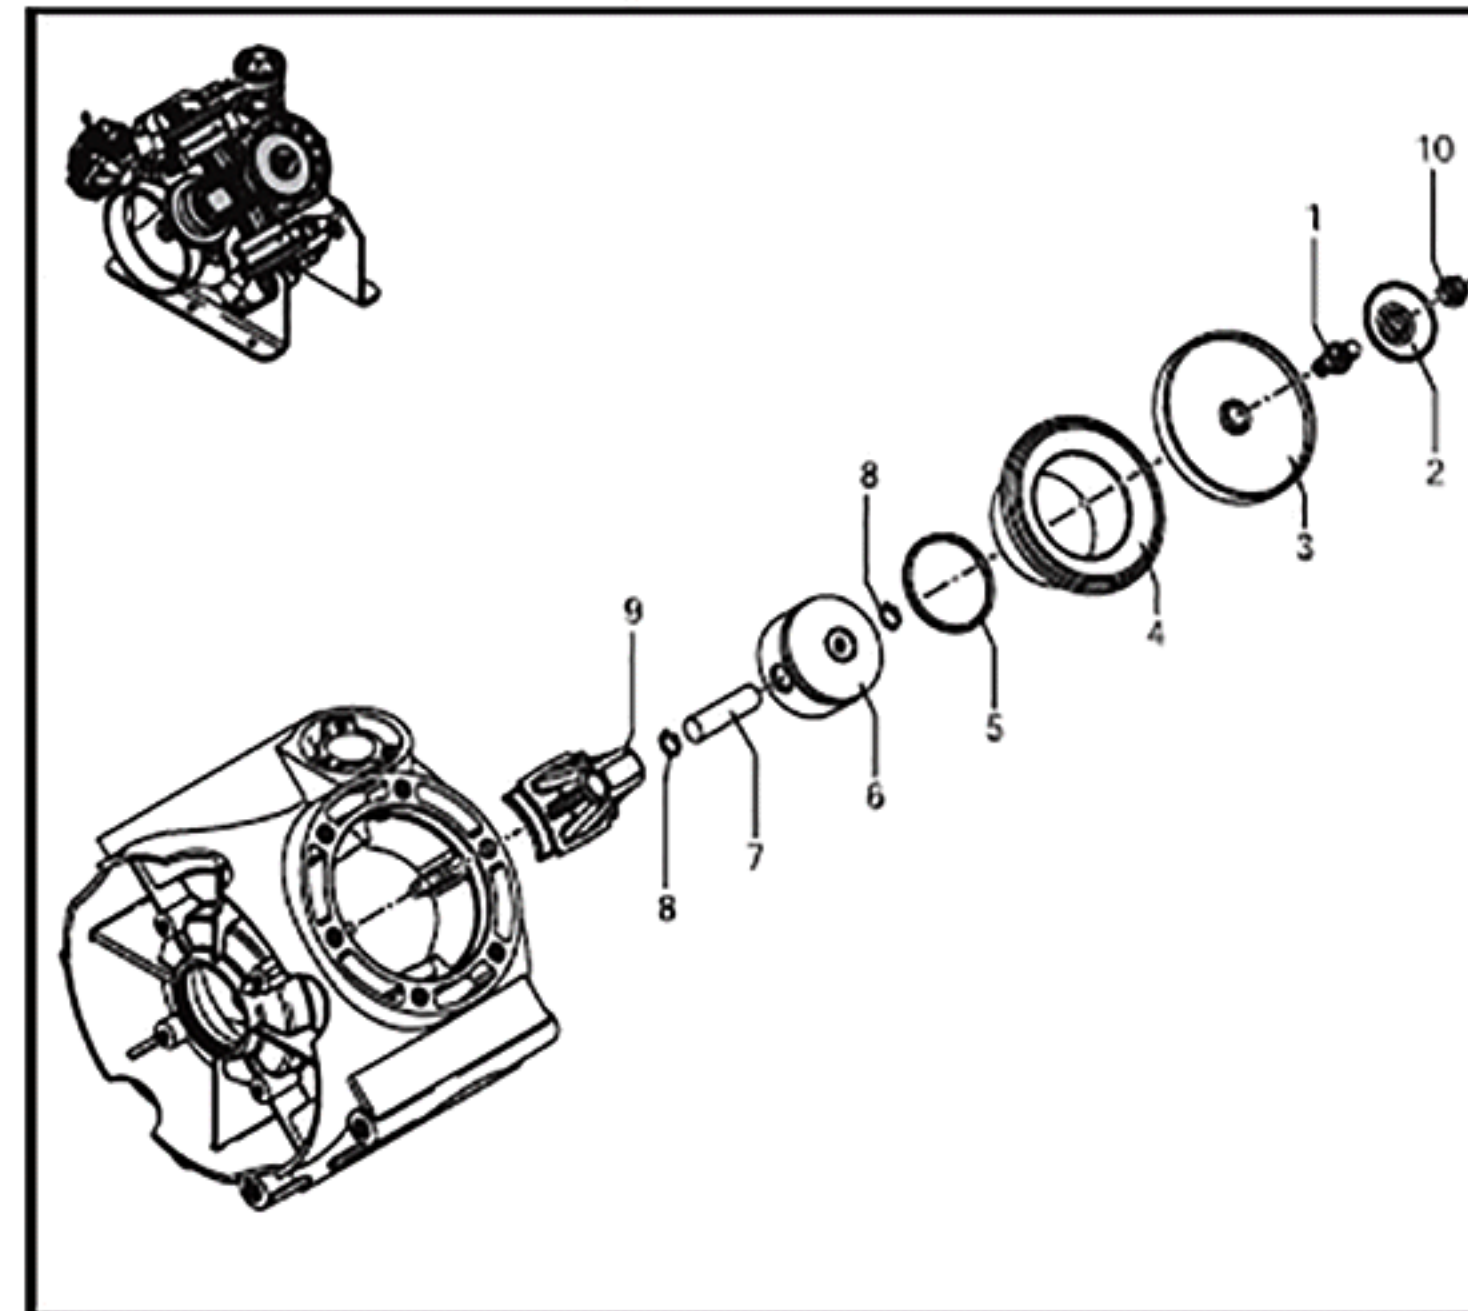

Parts Illustrations for Models 9910-DBS160 and 9910-DBS200

**H9910-KIT2456*
Diaphragm Kit**

REF. NO.	QTY.
3	4

**H9910-KIT2374*
Valve Kit**

REF. NO.	QTY.
39	8
40	8

**H9910-KIT2457*
O-Ring Kit**

REF. NO.	QTY.
12	1
16	1
21	1
35	1
38	1
39	8
47	1
66	1

Ref #	Part #	Description	Qty
1	H9910-2240100*	Diaphragm pin	4
2	H9910-580090*	Retaining washer	4
3	H9910-2240080	Diaphragm, Buna	4
4	H9910-2240510*	Sleeve DBS160	4
4	H9910-2240520*	Sleeve DBS200	4
5	H9910-260230*	Piston ring DBS160	4
5	H9910-2240360*	Piston ring DBS200	4
6	H9910-2240060*	Piston DBS160	4
6	H9910-2240350*	Piston DBS200	4
7		Piston pin DBS160	4
7		Piston pin DBS200	4
8	H9910-160691	Pin ring	8
9		Connecting rod	4
10	H9910-2240110*	Nut	4
11	H9910-1800060	Black cap DBS160	1
11	H9910-750050*	Red cap DBS200	1
12	H9910-1040060	O-Ring	1
14	H9910-540290	M8x25 Bolt	3
15	H9910-2240070	Oil sight glass	1
16	H9910-2240270	O-Ring	1
17		Pump body DBS160	1
17		Pump body DBS200	1
18	H9910-2240030*	Right head (D)	2
19	H9910-2240180*	M12x50 Bolt	20
20	H9910-2240220*	M12x65 Bolt	4
21	H9910-180101	O-Ring	1
22		Base	1
23		M14x35 Bolt	8
24	H9910-820361*	Plug	1
25	H9910-2240031*	Left head (S)	1
27	H9910-180020	Air valve	1
28	H9910-650542	Gasket	1
29	H9910-680350*	M8x35 Bolt	8
30	H9910-2240300*	Upper air chamber	1
31	H9910-550190	Diaphragm, Buna	1
32	H9910-2380030*	Base	1
33	H9910-2240310*	Lower air chamber	1
34	H9910-380240	Nut	8