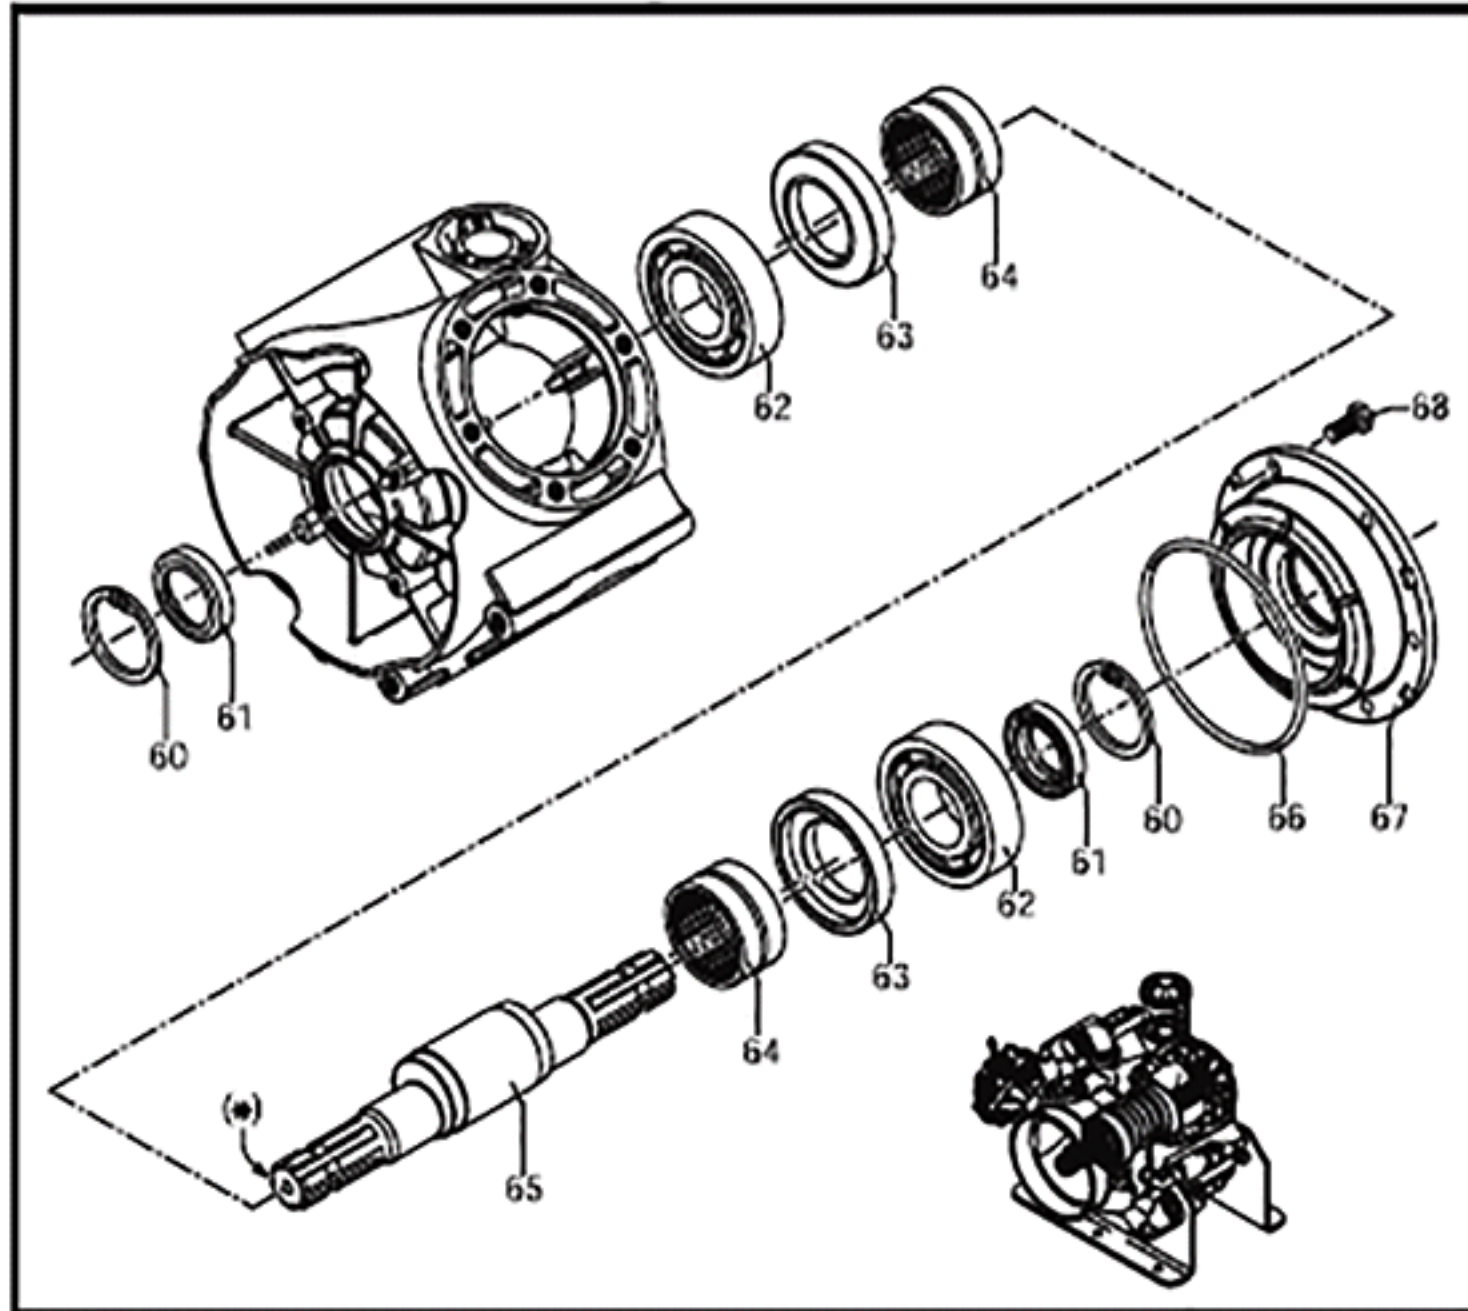

Parts Illustrations for Models 9910-DBS160 and 9910-DBS200

**H9910-KIT2456*
Diaphragm Kit**

REF. NO.	QTY.
3	4

**H9910-KIT2374*
Valve Kit**

REF. NO.	QTY.
39	8
40	8

**H9910-KIT2457*
O-Ring Kit**

REF. NO.	QTY.
12	1
16	1
21	1
35	1
38	1
39	8
47	1
66	1

Ref #	Part #	Description	Qty
1	H9910-2240100*	Diaphragm pin	4
2	H9910-580090*	Retaining washer	4
3	H9910-2240080	Diaphragm, Buna	4
4	H9910-2240510*	Sleeve DBS160	4
4	H9910-2240520*	Sleeve DBS200	4
5	H9910-260230*	Piston ring DBS160	4
5	H9910-2240360*	Piston ring DBS200	4
6	H9910-2240060*	Piston DBS160	4
6	H9910-2240350*	Piston DBS200	4
7		Piston pin DBS160	4
7		Piston pin DBS200	4
8	H9910-160691	Pin ring	8
9		Connecting rod	4
10	H9910-2240110*	Nut	4
11	H9910-1800060	Black cap DBS160	1
11	H9910-750050*	Red cap DBS200	1
12	H9910-1040060	O-Ring	1
14	H9910-540290	M8x25 Bolt	3
15	H9910-2240070	Oil sight glass	1
16	H9910-2240270	O-Ring	1
17		Pump body DBS160	1
17		Pump body DBS200	1
18	H9910-2240030*	Right head (D)	2
19	H9910-2240180*	M12x50 Bolt	20
20	H9910-2240220*	M12x65 Bolt	4
21	H9910-180101	O-Ring	1
22		Base	1
23		M14x35 Bolt	8
24	H9910-820361*	Plug	1
25	H9910-2240031*	Left head (S)	1
27	H9910-180020	Air valve	1
28	H9910-650542	Gasket	1
29	H9910-680350*	M8x35 Bolt	8
30	H9910-2240300*	Upper air chamber	1
31	H9910-550190	Diaphragm, Buna	1
32	H9910-2380030*	Base	1
33	H9910-2240310*	Lower air chamber	1
34	H9910-380240	Nut	8