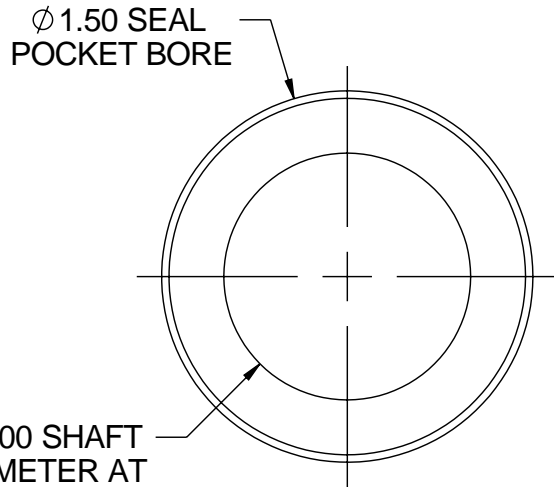

NOTES :

- KIT CONTAINS:
 ONE .5 OZ TUBE- 598 BLACK LOCTITE
 TWO - 109843 SEALS
 ONE - 100305 END CAP
 ONE - 2003PR 5 PSI PLUG

1X 5 PSI BREATHER PLUG
 PART NUMBER 2003PR

2X NITIRLE SEAL, PART NUMBER- 109843

1X NITIRLE END CAP, PART NUMBER- 100305

 SUPERIOR GEARBOX COMPANY
 WWW.SUPERIORGEARBOXDIRECT.COM

KIT, SEAL, R100, 1.00", 5PSI END CAP

SIZE B	PART NO. R100-8Z00-L0430	REV -
SCALE 1:1	DO NOT SCALE DRAWING	SHEET 1 OF 1