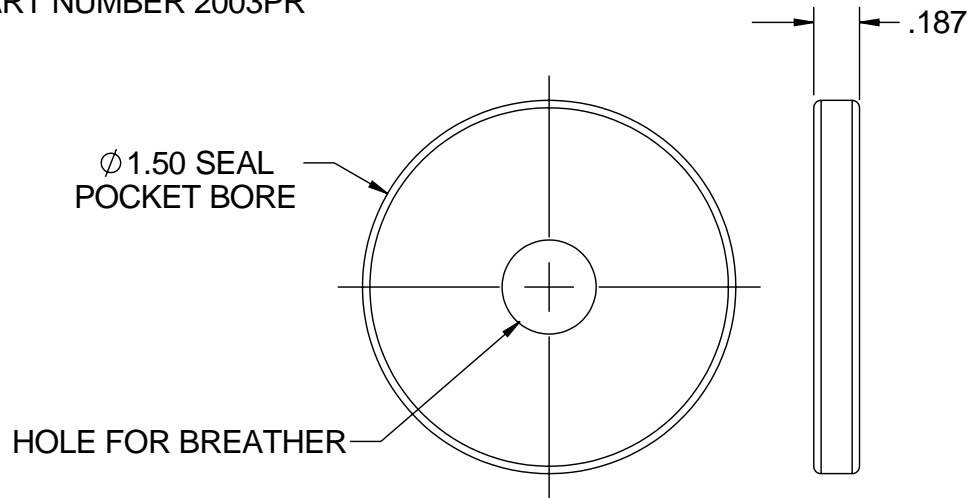

NOTES :

- KIT CONTAINS:
 ONE .5 OZ TUBE- 598 BLACK LOCTITE
 TWO - 109843 SEALS
 ONE - 100305 END CAP
 ONE - 2003PR 5 PSI PLUG

1X 5 PSI BREATHER PLUG
 PART NUMBER 2003PR

2X NITIRLE SEAL, PART NUMBER- 109843

1X NITIRLE END CAP, PART NUMBER- 100305

 SUPERIOR GEARBOX COMPANY
 WWW.SUPERIORGEARBOXDIRECT.COM

KIT, SEAL, R100, 1.00", 5PSI END CAP

SIZE B	PART NO. R100-8Z00-L0430	REV -
SCALE 1:1	DO NOT SCALE DRAWING	SHEET 1 OF 1