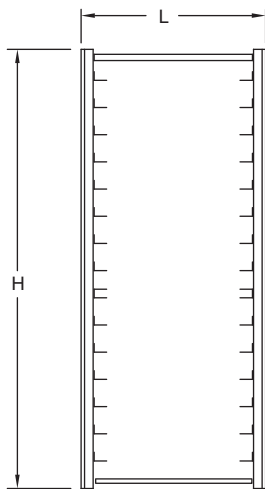

Project :	
Model # :	
Item # :	Qty :
Available W/H :	
Approval :	

Pan Racks

TSP-2250

≡ FEATURES & BENEFITS ≡

- Full / half size pan rack
- Fits in full door for refrigerators & freezers (TPS-2250)
- Fits in pizza prep or solid door refrigerators & freezers (TPS-2224)
- 304 stainless steel construction
- Resists corrosion in high moisture refrigerated environments

TSP-2224

TSP-2250 FRONT VIEW

TSP-2250 SIDE VIEW

TSP-2224 FRONT VIEW

TSP-2224 SIDE VIEW

Model *	L	D	H	Capacity (18 x 26 size sheet pan)	Weight (lbs.)†
TSP-2250	21	24	50	15	41
TSP-2224	21	24	22 1/2	6	19