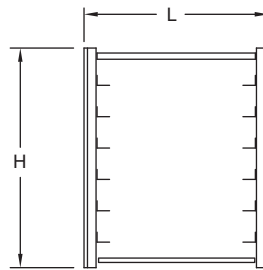

Project :	
Model # :	
Item # :	Qty :
Available W/H :	
Approval :	

Pan Racks

TSP-2250

≡ FEATURES & BENEFITS ≡

- Full / half size pan rack
- Fits in full door for refrigerators & freezers (TPS-2250)
- Fits in pizza prep or solid door refrigerators & freezers (TPS-2224)
- 304 stainless steel construction
- Resists corrosion in high moisture refrigerated environments

TSP-2224

TSP-2250 FRONT VIEW

TSP-2250 SIDE VIEW

TSP-2224 FRONT VIEW

TSP-2224 SIDE VIEW

Model *	L	D	H	Capacity (18 x 26 size sheet pan)	Weight (lbs.)†
TSP-2250	21	24	50	15	41
TSP-2224	21	24	22 1/2	6	19