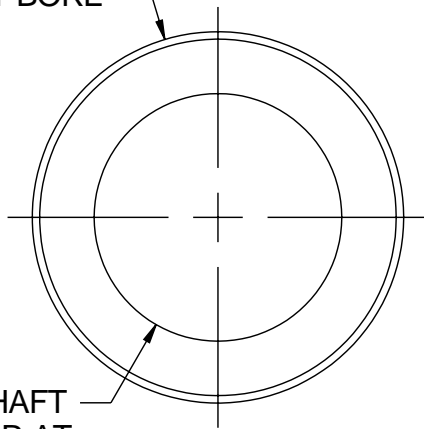

NOTES :

- 1. KIT CONTAINS:
ONE .5 OZ TUBE- 598 BLACK LOCTITE
THREE - 209843 SEALS
ONE - 200301 END CAP

Ø 1.50 SEAL
POCKET BORE

Ø 1.00 SHAFT
DIAMETER AT
THE SEAL

3X NITIRLE SEAL, PART NUMBER- 209843
(ONLY 2 WILL BE USED IN A 2 SHAFT GEARBOX)

Ø 1.50 SEAL
POCKET BORE

.245

1X SOLID END CAP, PART NUMBER- 200301
(NOT USED WITH A 3 SHAFT GEARBOX)

		SUPERIOR GEARBOX COMPANY	
		WWW.SUPERIORGEARBOXDIRECT.COM	
KIT, SEAL, R200, 1.00" SHAFTS			
SIZE	PART NO.	REV	
B	R200-8Z00-K0290	-	
SCALE	1:1	DO NOT SCALE DRAWING	SHEET 1 OF 1