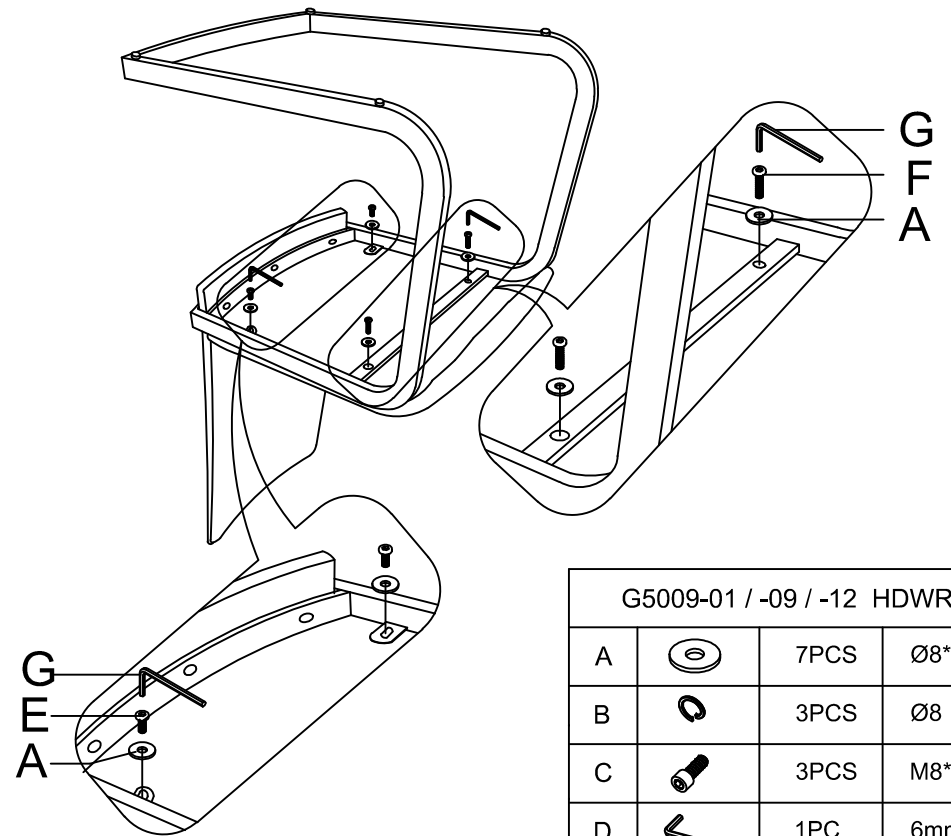

ASSEMBLY INSTRUCTION

ITEM NAME: BENTLEY MODEL NUMBER: G5009-01 / G5009-09 / G5009-12 CHAIR

STEP 1

STEP 2

G5009-01 / -09 / -12 HDWR			
A		7PCS	Ø8*22
B		3PCS	Ø8
C		3PCS	M8*20
D		1PC	6mm
E		2PCS	M6*15
F		2PCS	M6*25
G		1PC	4mm

		Part Description	Quantity
G5009-01 G5009-09 G5009-12	1		1
	2		1
	3		1
	4	 (Φ15*15)	4
	HDWR	HDWR PACK	1