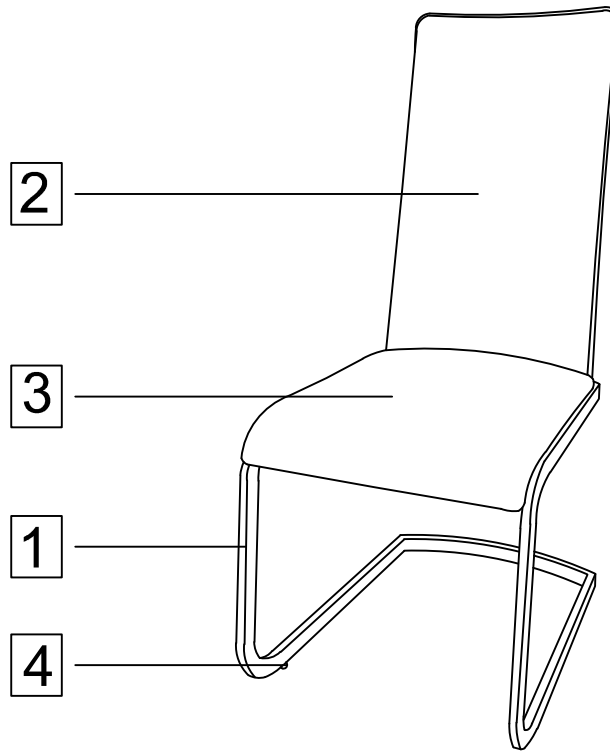

ASSEMBLY INSTRUCTION

ITEM NAME: BENTLEY MODEL NUMBER: G5009-01 / G5009-09 / G5009-12 CHAIR

STEP 1

STEP 2

G5009-01 / -09 / -12 HDWR			
A		7PCS	Ø8*22
B		3PCS	Ø8
C		3PCS	M8*20
D		1PC	6mm
E		2PCS	M6*15
F		2PCS	M6*25
G		1PC	4mm

		Part Description	Quantity
G5009-01 G5009-09 G5009-12	1		1
	2		1
	3		1
	4	 (Φ15*15)	4
	HDWR	HDWR PACK	1