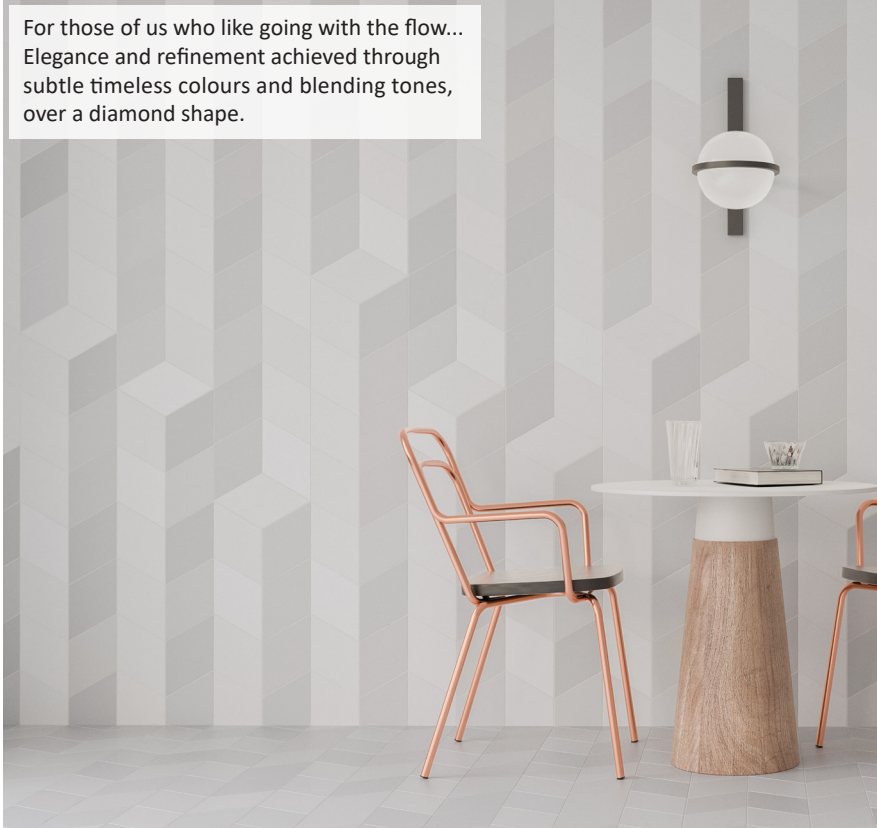

# TENCER FLOW DIAMOND

GLAZED FLOOR & WALL TILE

For those of us who like going with the flow... Elegance and refinement achieved through subtle timeless colours and blending tones, over a diamond shape.

## Recommended applications

Residential	Bath / Shower	Wall
Light commercial: White only	Fireplace	Floor
Indoor	Outdoor: Wall only	