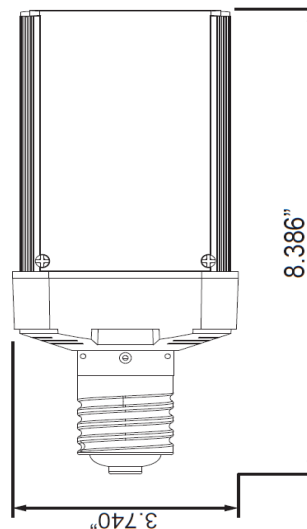

LED-8088M 50W LED METAL HALIDE BALLAST COMPATIBLE SHOEBOX/WALLPACK

Models

LED-8088MXX-MHBC, 4000K or 5700K CCT, E39

Features

- 50 Watt LED Replaces existing 150w or 175w Metal Halide Lamp
- Operates with pulse start and probe start magnetic 150W & 175W Metal Halide Ballasts only
- Optimized for Shoebox/ Wallpack HID Fixtures
- Type V Optics
- UL Component approved for damp environments (USA & Can)
- Advanced active cooling, Sunon Mag-lev >70,000 hr. fan with temperature control ensures long LED life
- E39 Mogul Base
- >50,000 rated LED life
- 5 year limited warranty (see website for details)
- Rated for enclosed fixture

Type V

Technical Specifications

Models US/CAN	LED-8088M40-MHBC	LED-8088M57-MHBC
CCT	4000K	5700K
Power Consumption	50 watts	
Total Wattage w/175w M57 Ballast	77.8	
Total Wattage w/150w M102/M81 Ballast	124	
Replaces	150W & 175W MH	
Mounting	E39	
Compatible Metal Halide Ballasts	150W & 175W Pulse or Probe Start Ballasts	
LED Type	2835	
Beam Angle	Type V	
Dimmable	No	
Operating Temp	-40°F - +122°F	
Rated R70 Life	Up to 50,000 Hrs.	
Warranty	5 Year Limited*	

Lux Distance Curve

LM79 Specifications	Yes	Yes
Power (W) w/175W Ballast	77.8	77.8
CCT	3947	5826
Light Output	6079	5984
Efficacy	116	115
THD @ 277V	42.06%	41.81%
PF @ 277V	0.688	0.684
CRI:	87.1	85
R9	26	23
Duv	0.00124	0.00145
Packaging	9 / Master Carton	
Unit	5.3"x 4.7"x 10.1" 1.8lbs.	
Master	16.7"x 15" x 10.8" 13.8 lbs.	

Mounting Orientation			Minimum Fixture Size Requirements (inches)	
Base Up	Base Down	Horiz	Length	Width
			9.7	5.7
Approved	Approved	Approved	Height	5.7
			Cu. Inches	315.2

188 S. Northwest Highway • Cary, IL 60013
 (847) 380-3540 • FAX: (847) 380-3542
www.led-llc.com