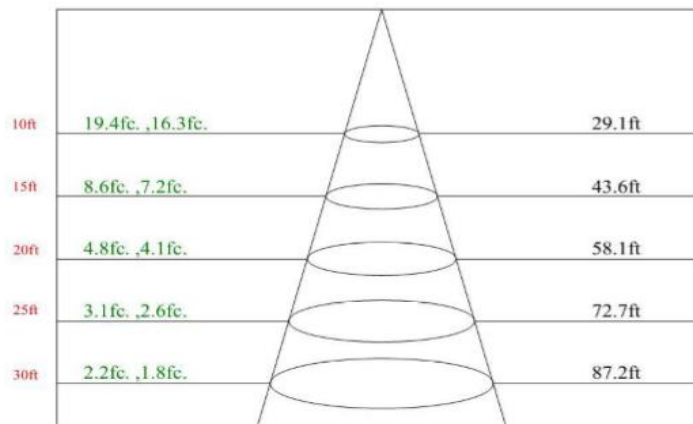

Type V

Technical Specifications

Models US/CAN	LED-8088M40-MHBC	LED-8088M57-MHBC
CCT	4000K	5700K
Power Consumption	50 watts	
Total Wattage w/175w M57 Ballast	77.8	
Total Wattage w/150w M102/M81 Ballast	124	
Replaces	150W & 175W MH	
Mounting	E39	
Compatible Metal Halide Ballasts	150W & 175W Pulse or Probe Start Ballasts	
LED Type	2835	
Beam Angle	Type V	
Dimmable	No	
Operating Temp	-40°F - +122°F	
Rated R70 Life	Up to 50,000 Hrs.	
Warranty	5 Year Limited*	

Lux Distance Curve

LM79 Specifications	Yes	Yes
Power (W) w/175W Ballast	77.8	77.8
CCT	3947	5826
Light Output	6079	5984
Efficacy	116	115
THD @ 277V	42.06%	41.81%
PF @ 277V	0.688	0.684
CRI:	87.1	85
R9	26	23
Duv	0.00124	0.00145
Packaging	9 / Master Carton	
Unit	5.3"x 4.7"x 10.1" 1.8lbs.	
Master	16.7"x 15" x 10.8" 13.8 lbs.	