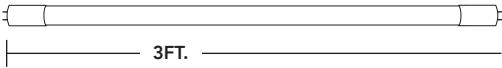

PART #	UPC	REPLACES	WATTAGE	LUMENS	CCT (K)	BASE	LENGTH	QUICK SHIP
LED-8T8-840BC24-G3	844006022716	17W	8W	1250	4000K	G13	2 FT	•
LED-10T8-840BC36-G3	844006022754	25W	10W	1450	4000K	G13	3 FT	•
LED-12T8-840BC48-G3	844006022792	32W	12W	1800	4000K	G13	4 FT	•
LED-15T8-840BC48-G3	844006022839	32W	15W	2200	4000K	G13	4 FT	•
LED-15U6-840BC-G3	844006024253	32W	15W	2200	4000K	2G13	2 FT	•

05.02.19 Information is subject to change without notice.

T8 RETROFITS BALLAST COMPATIBLE - TYPE A

LED-15U6-BC-G3

LED-8T8-BC24

LED-10T8-BC36

LED-12T8-BC48 + LED-15T8-BC48

PART NUMBER BUILDER

MFR	WATTAGE	PRODUCT	CCT	TECHNOLOGY	LENGTH (IN)	GENERATION
LED		T8		BC		G3
	8		830=3000K/85CRI		24	
	10		835=3500K/85CRI		36	
	12		840=4000K/85CRI		48	
	15		850=5000K/85CRI			