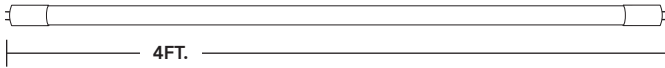

PART #	UPC	REPLACES	WATTAGE	LUMENS	CCT (K)	BASE	LENGTH	QUICK SHIP
LED-8T8-840BC24-G3	844006022716	17W	8W	1250	4000K	G13	2 FT	•
LED-10T8-840BC36-G3	844006022754	25W	10W	1450	4000K	G13	3 FT	•
LED-12T8-840BC48-G3	844006022792	32W	12W	1800	4000K	G13	4 FT	•
LED-15T8-840BC48-G3	844006022839	32W	15W	2200	4000K	G13	4 FT	•
LED-15U6-840BC-G3	844006024253	32W	15W	2200	4000K	2G13	2 FT	•

05.02.19 Information is subject to change without notice.

T8 RETROFITS BALLAST COMPATIBLE - TYPE A

LED-15U6-BC-G3

LED-8T8-BC24

LED-10T8-BC36

LED-12T8-BC48 + LED-15T8-BC48

PART NUMBER BUILDER

MFR	WATTAGE	PRODUCT	CCT	TECHNOLOGY	LENGTH (IN)	GENERATION
LED		T8		BC		G3
	8		830=3000K/85CRI		24	
	10		835=3500K/85CRI		36	
	12		840=4000K/85CRI		48	
	15		850=5000K/85CRI			