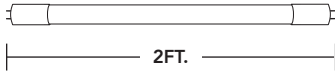

05.02.19 Information is subject to change without notice.

T8 RETROFITS BALLAST COMPATIBLE - TYPE A

LED-15U6-BC-G3

LED-8T8-BC24

LED-10T8-BC36

LED-12T8-BC48 + LED-15T8-BC48

PART NUMBER BUILDER

MFR	WATTAGE	PRODUCT	CCT	TECHNOLOGY	LENGTH (IN)	GENERATION
LED		T8		BC		G3
	8		830=3000K/85CRI		24	
	10		835=3500K/85CRI		36	
	12		840=4000K/85CRI		48	
	15		850=5000K/85CRI			