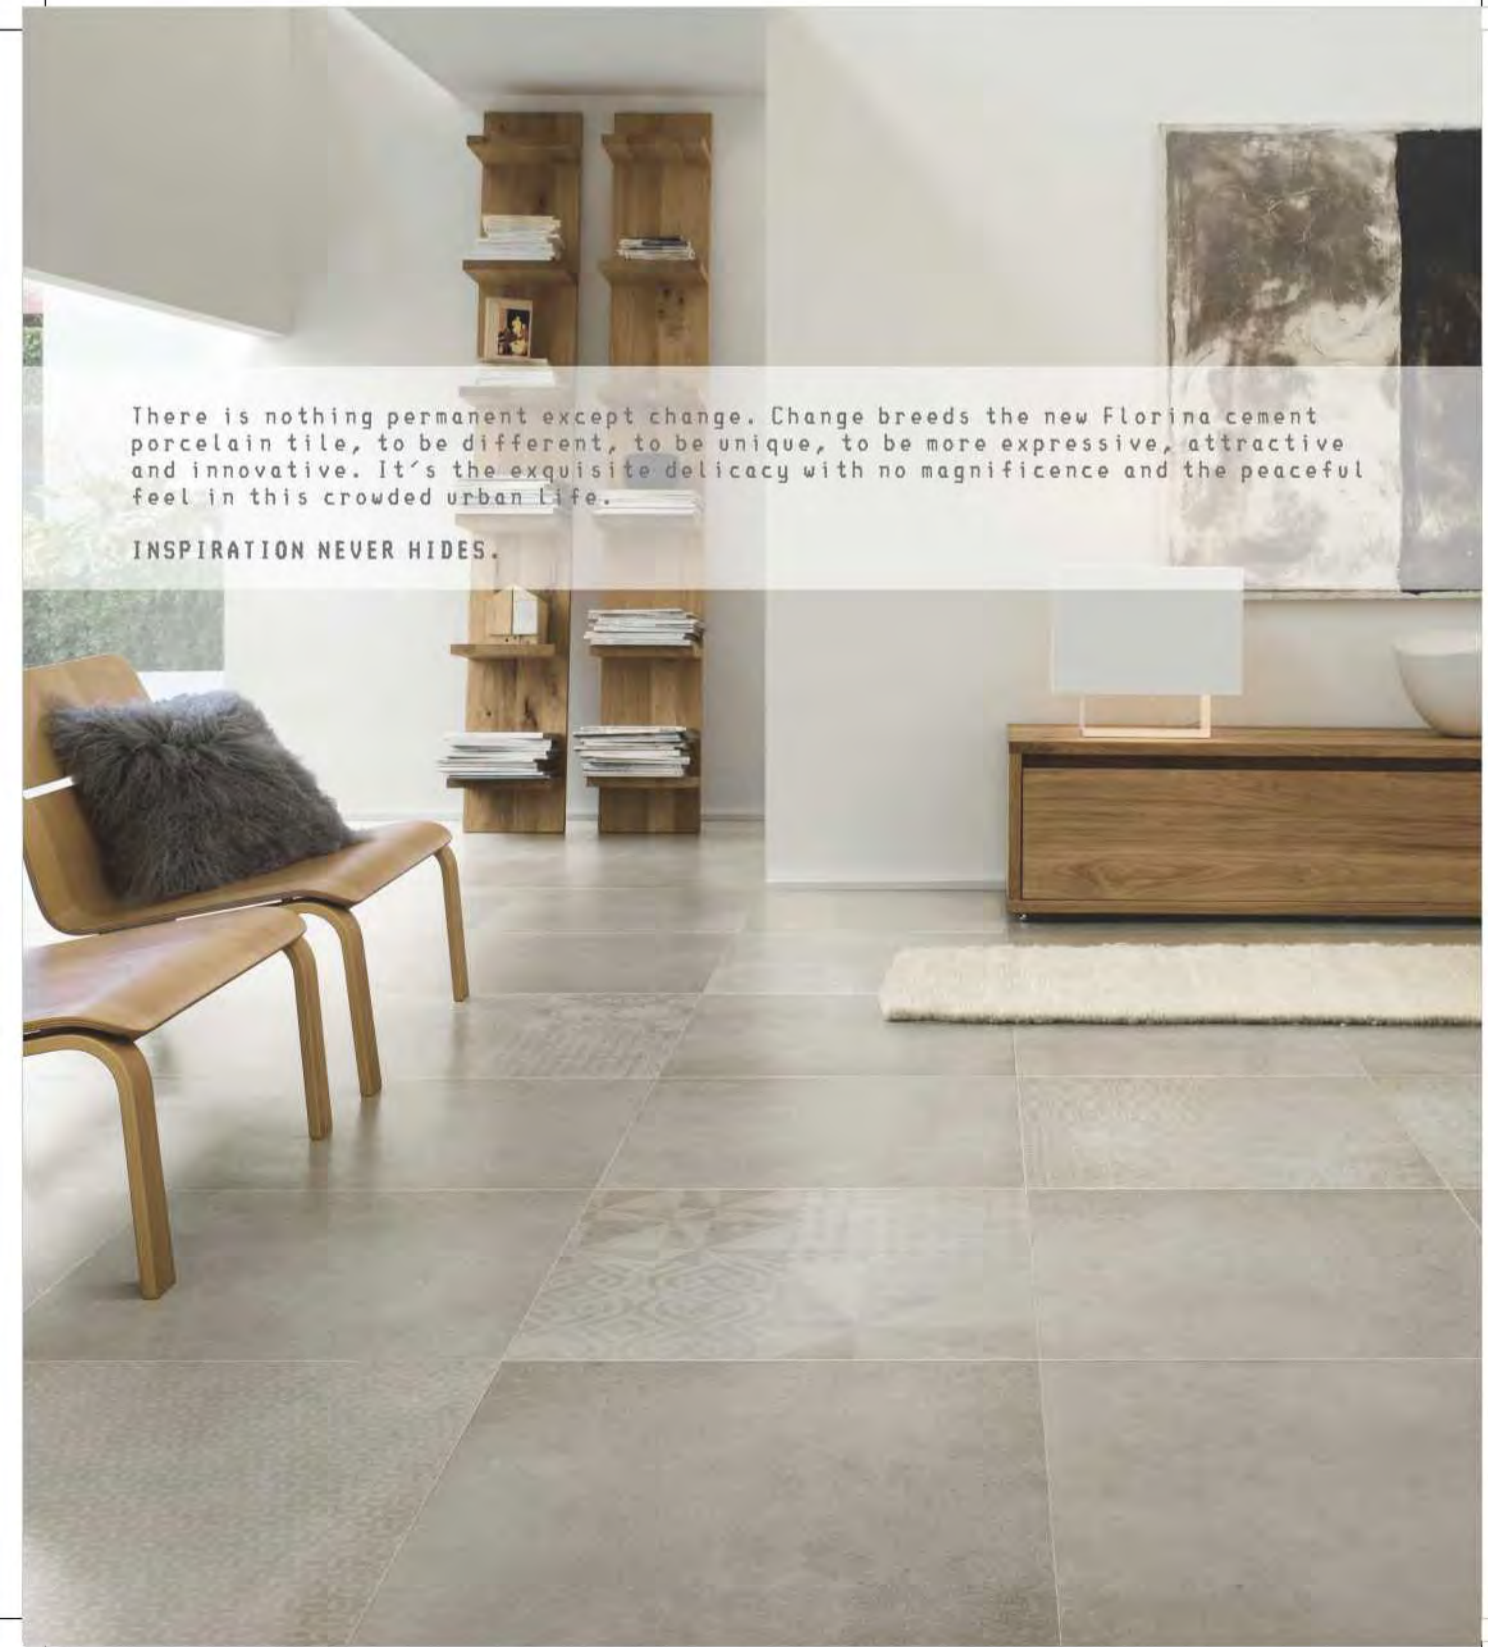

Varese Cenera

Varese Grigio

Varese Grafite

PISTOIA 600mmx600mm

Accessories

Varese Grafite MTX
600mmx600mm

Varese CAA
200mmx200mm

There is nothing permanent except change. Change breeds the new Florina cement porcelain tile, to be different, to be unique, to be more expressive, attractive and innovative. It's the exquisite delicacy with no magnificence and the peaceful feel in this crowded urban life.