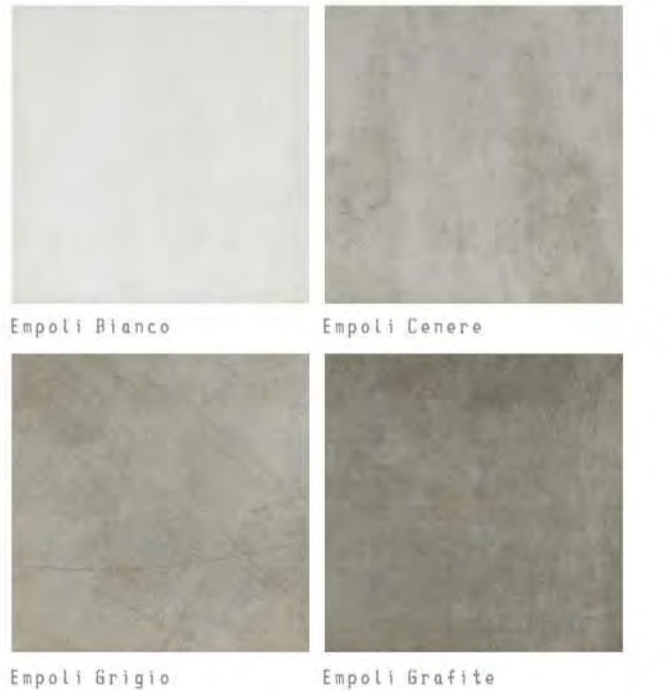

* For more information, please contact us.*
www.florinaceramics.com info@florina.cn