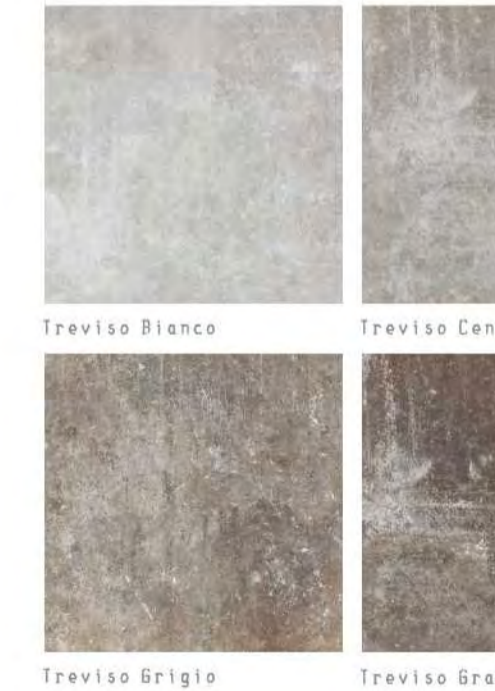

Empoli Bianco