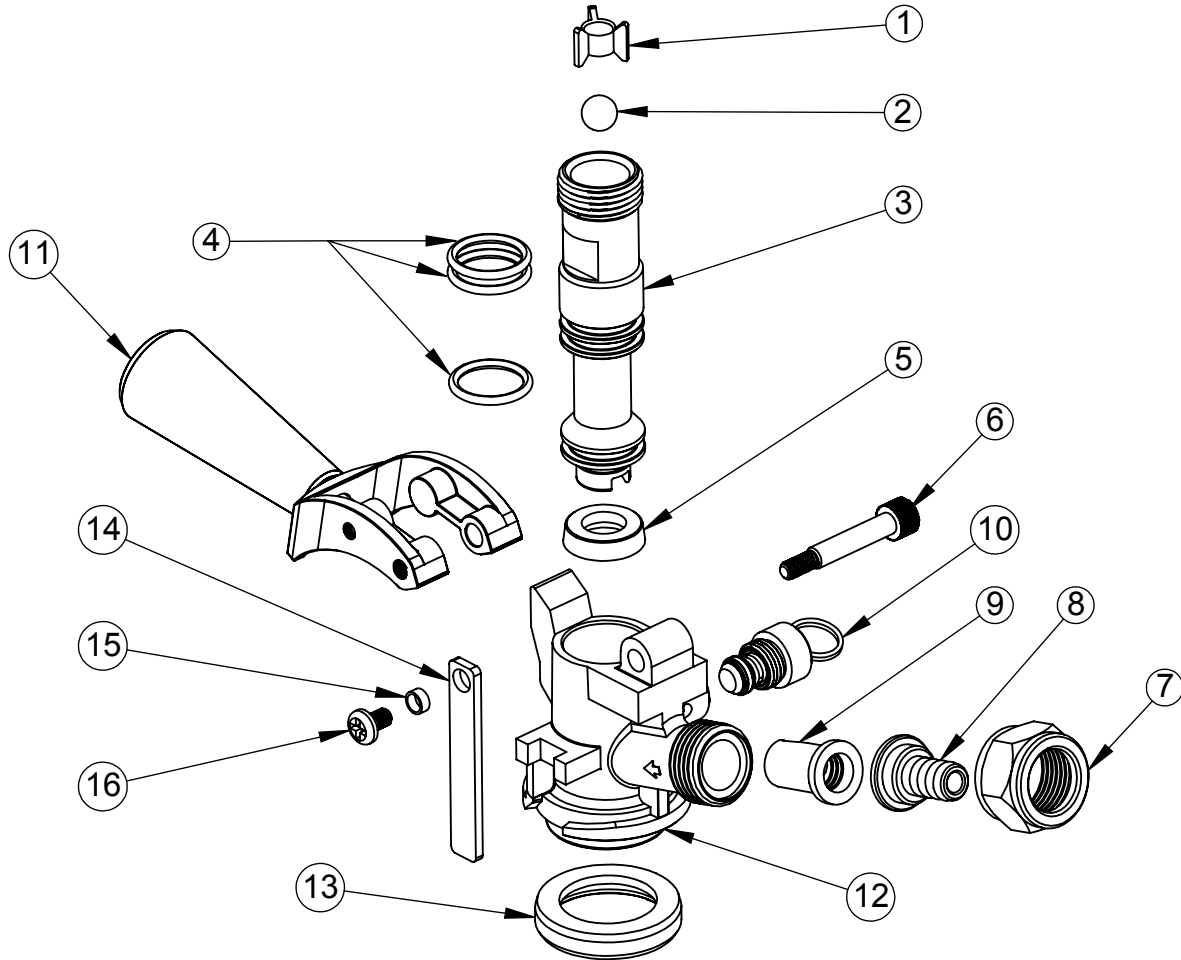

CH5000-45L COUPLER, SANKEY D, WHITE HANDLE WITH LOCKING LEG

PARTS BREAKDOWN

<u>Index No.</u>	<u>Part No.</u>	<u>Description</u>
1.	80219	Retainer, Ball
2.	80220	Ball, Coupler
3.	80222-01	Probe, Coupler Nkl. Pltd.
4.	80231	O-Ring, Coupler Probe
5.	FT40-15	Washer, Probe
6.	80225	Coupler, Hinge
7.	80228	Nut, Coupler Hex
8.	80227	Nipple, Coupler Hose
9.	80221	Valve, Check-Coupler
10.	80233	Coupler, PRV Ass'y 60 PSIG
11.	80218-04	Handle, Ass'y Coupler, White
12.	80217	Body, Coupler Nkl. Pltd.
13.	24253	Seal, Bottom
14.	80236	Leg, Locking
15.	FT45L-2	Bushing, Brass
16.	FT45L-3	Screw, 10-32