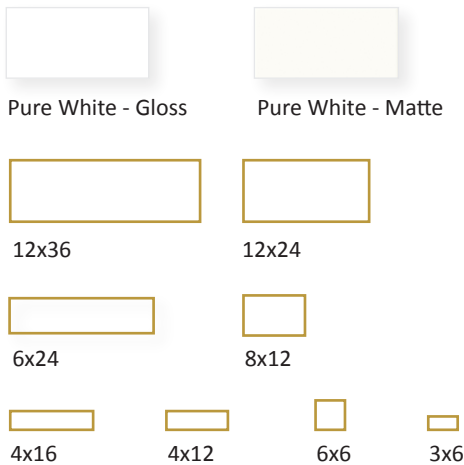

### Nominal Sizes and Colours

Pencil Bullnose - 0.6" x 8"

White Gloss Pencil Bullnose - 1/4" x 8"  
Matte White Pencil Bullnose - 1/4" x 8"

12x24 Groovy  
White - Glossy