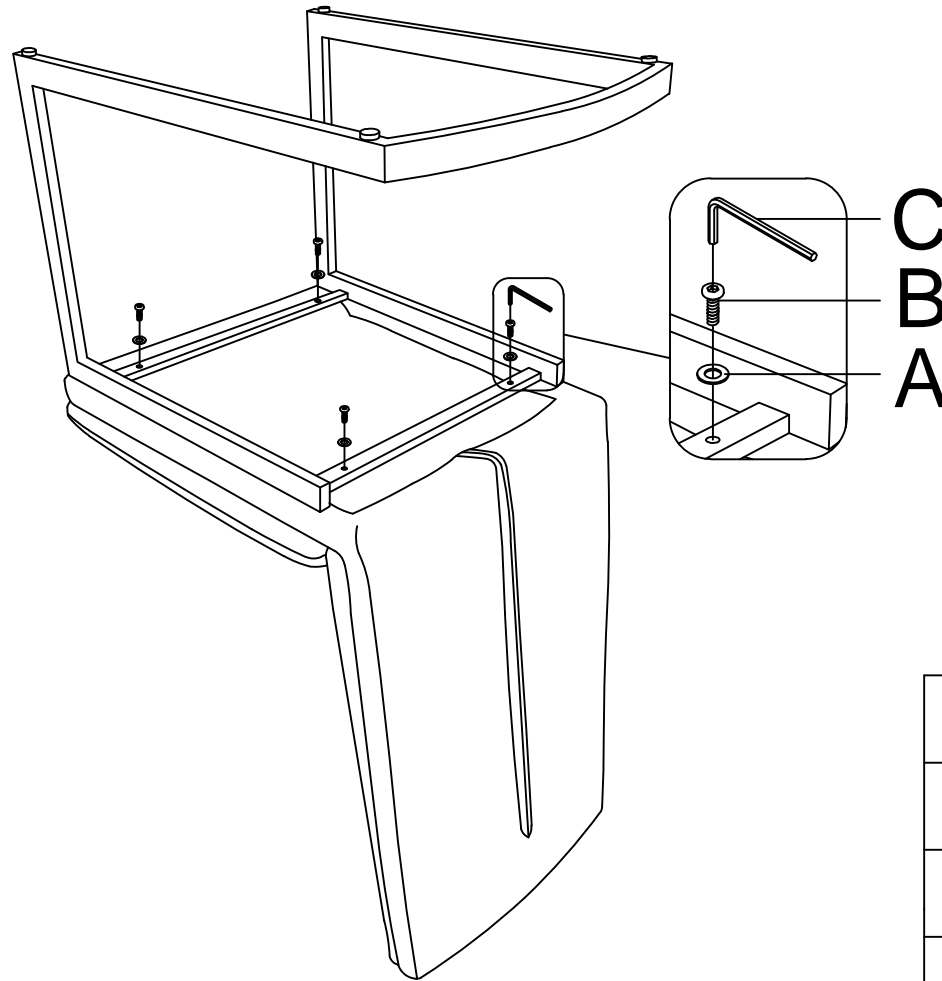

ASSEMBLY INSTRUCTION

ITEM NAME:RELIANT MODEL NUMBER:G5600-09 / G5600-12 CHAIR

STEP 1

G5600-09 / -12 HDWR			
A		4PCS	ø8*16
B		4PCS	M6*25
C		1PC	4MM

		Part Description	Quantity
G5600-09 G5600-12	1		1
	2		1
	3	 (Φ14*15)	4
	HDWR	HDWR PACK	1